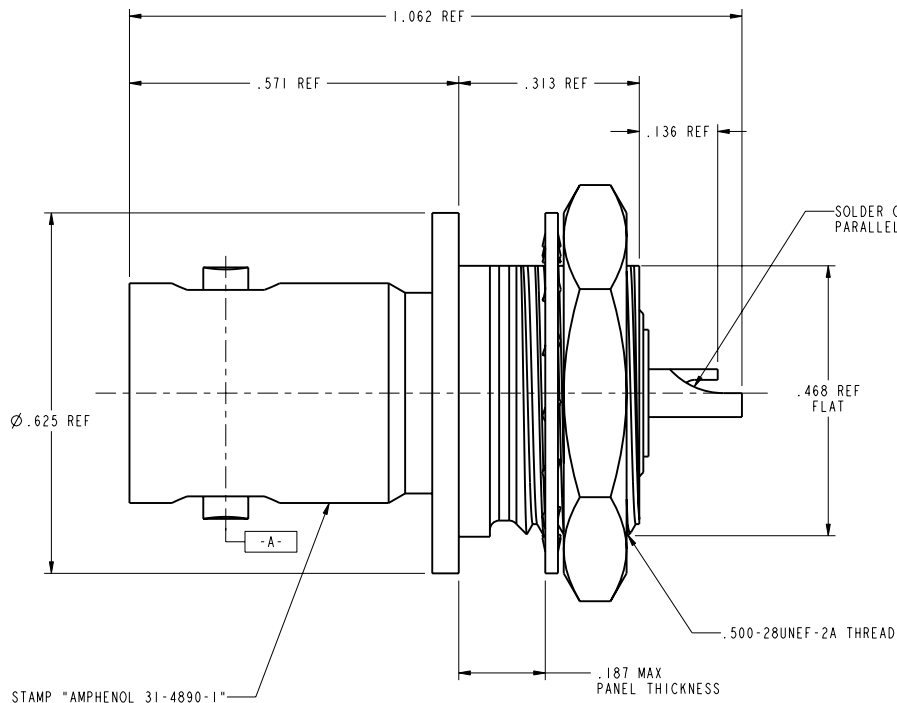

NOTES:

1. MATERIALS OF CONSTRUCTION:
  BODIES (2), HEX NUT & LOCKWASHER = BRASS, SILVER PLATED
  CONTACT = BERYLLIUM COPPER, SILVER PLATED
  LOCKWASHER = PHOSPHOR BRONZE, SILVER PLATED
  INSULATORS (2) = TEFLON

31-4890-1		REVISIONS			
DRAWING NO.	REV	DESCRIPTION	DATE	ECO	APPR
THIRD ANGLE PROJ.	--	RELEASE TO MFG.			
	AM	SEE SHEET 1	1/4/01	43594	CPM

CUSTOMER OUTLINE DRAWING
ALL OTHER SHEETS ARE FOR INTERNAL USE ONLY

MATERIAL

REFERENCE
GEN# ASSY17.BNC

DRAWN
C. McGRATH

ENGINEER
O. BARTHELMES

APPROVED
O. BARTHELMES

CAD FILE
I:\BNC\31-4890-1

DATE
05-Dec-00

DATE
05-Dec-00

DATE
1/4/01

TITLE
BNC ISOLATED
BULKHEAD
RECEPTACLE

Amphenol
Amphenol Corporation
Communication and Network
Products Division
Danbury, CT U.S.A. 06810

SCALE: 5.0:1 SHEET 2 OF 2

CODE ID 74868 DWG SIZE B DRAWING NO. 31-4890-1 REV AM