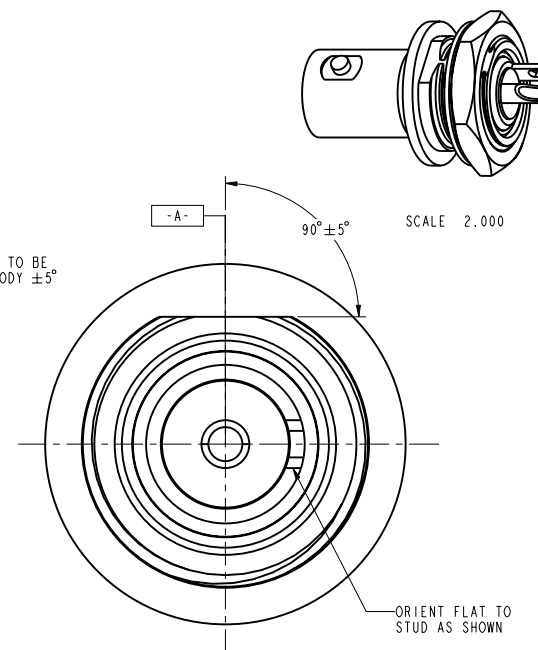

NOTES:

1. MATERIALS OF CONSTRUCTION:
  BODIES (2), HEX NUT & LOCKWASHER = BRASS, SILVER PLATED
  CONTACT = BERYLLIUM COPPER, SILVER PLATED
  LOCKWASHER = PHOSPHOR BRONZE, SILVER PLATED
  INSULATORS (2) = TEFLON

31-4890-1		REVISIONS			
DRAWING NO.	REV	DESCRIPTION	DATE	ECO	APPR
THIRD ANGLE PROJ.	--	RELEASE TO MFG.			
	AM	SEE SHEET 1	1/4/01	43594	CPM

CUSTOMER OUTLINE DRAWING
ALL OTHER SHEETS ARE FOR INTERNAL USE ONLY

MATERIAL

REFERENCE
GEN# ASSY17.BNC

DRAWN
C. McGRATH

ENGINEER
O. BARTHELMES

APPROVED
O. BARTHELMES

CAD FILE
I:\BNC\31-4890-1

DATE
05-Dec-00

DATE
05-Dec-00

DATE
1/4/01

TITLE
BNC ISOLATED
BULKHEAD
RECEPTACLE

Amphenol
Amphenol Corporation
Communication and Network
Products Division
Danbury, CT U.S.A. 06810

SCALE: 5.0:1 SHEET 2 OF 2

CODE ID 74868 DWG SIZE B DRAWING NO. 31-4890-1 REV AM