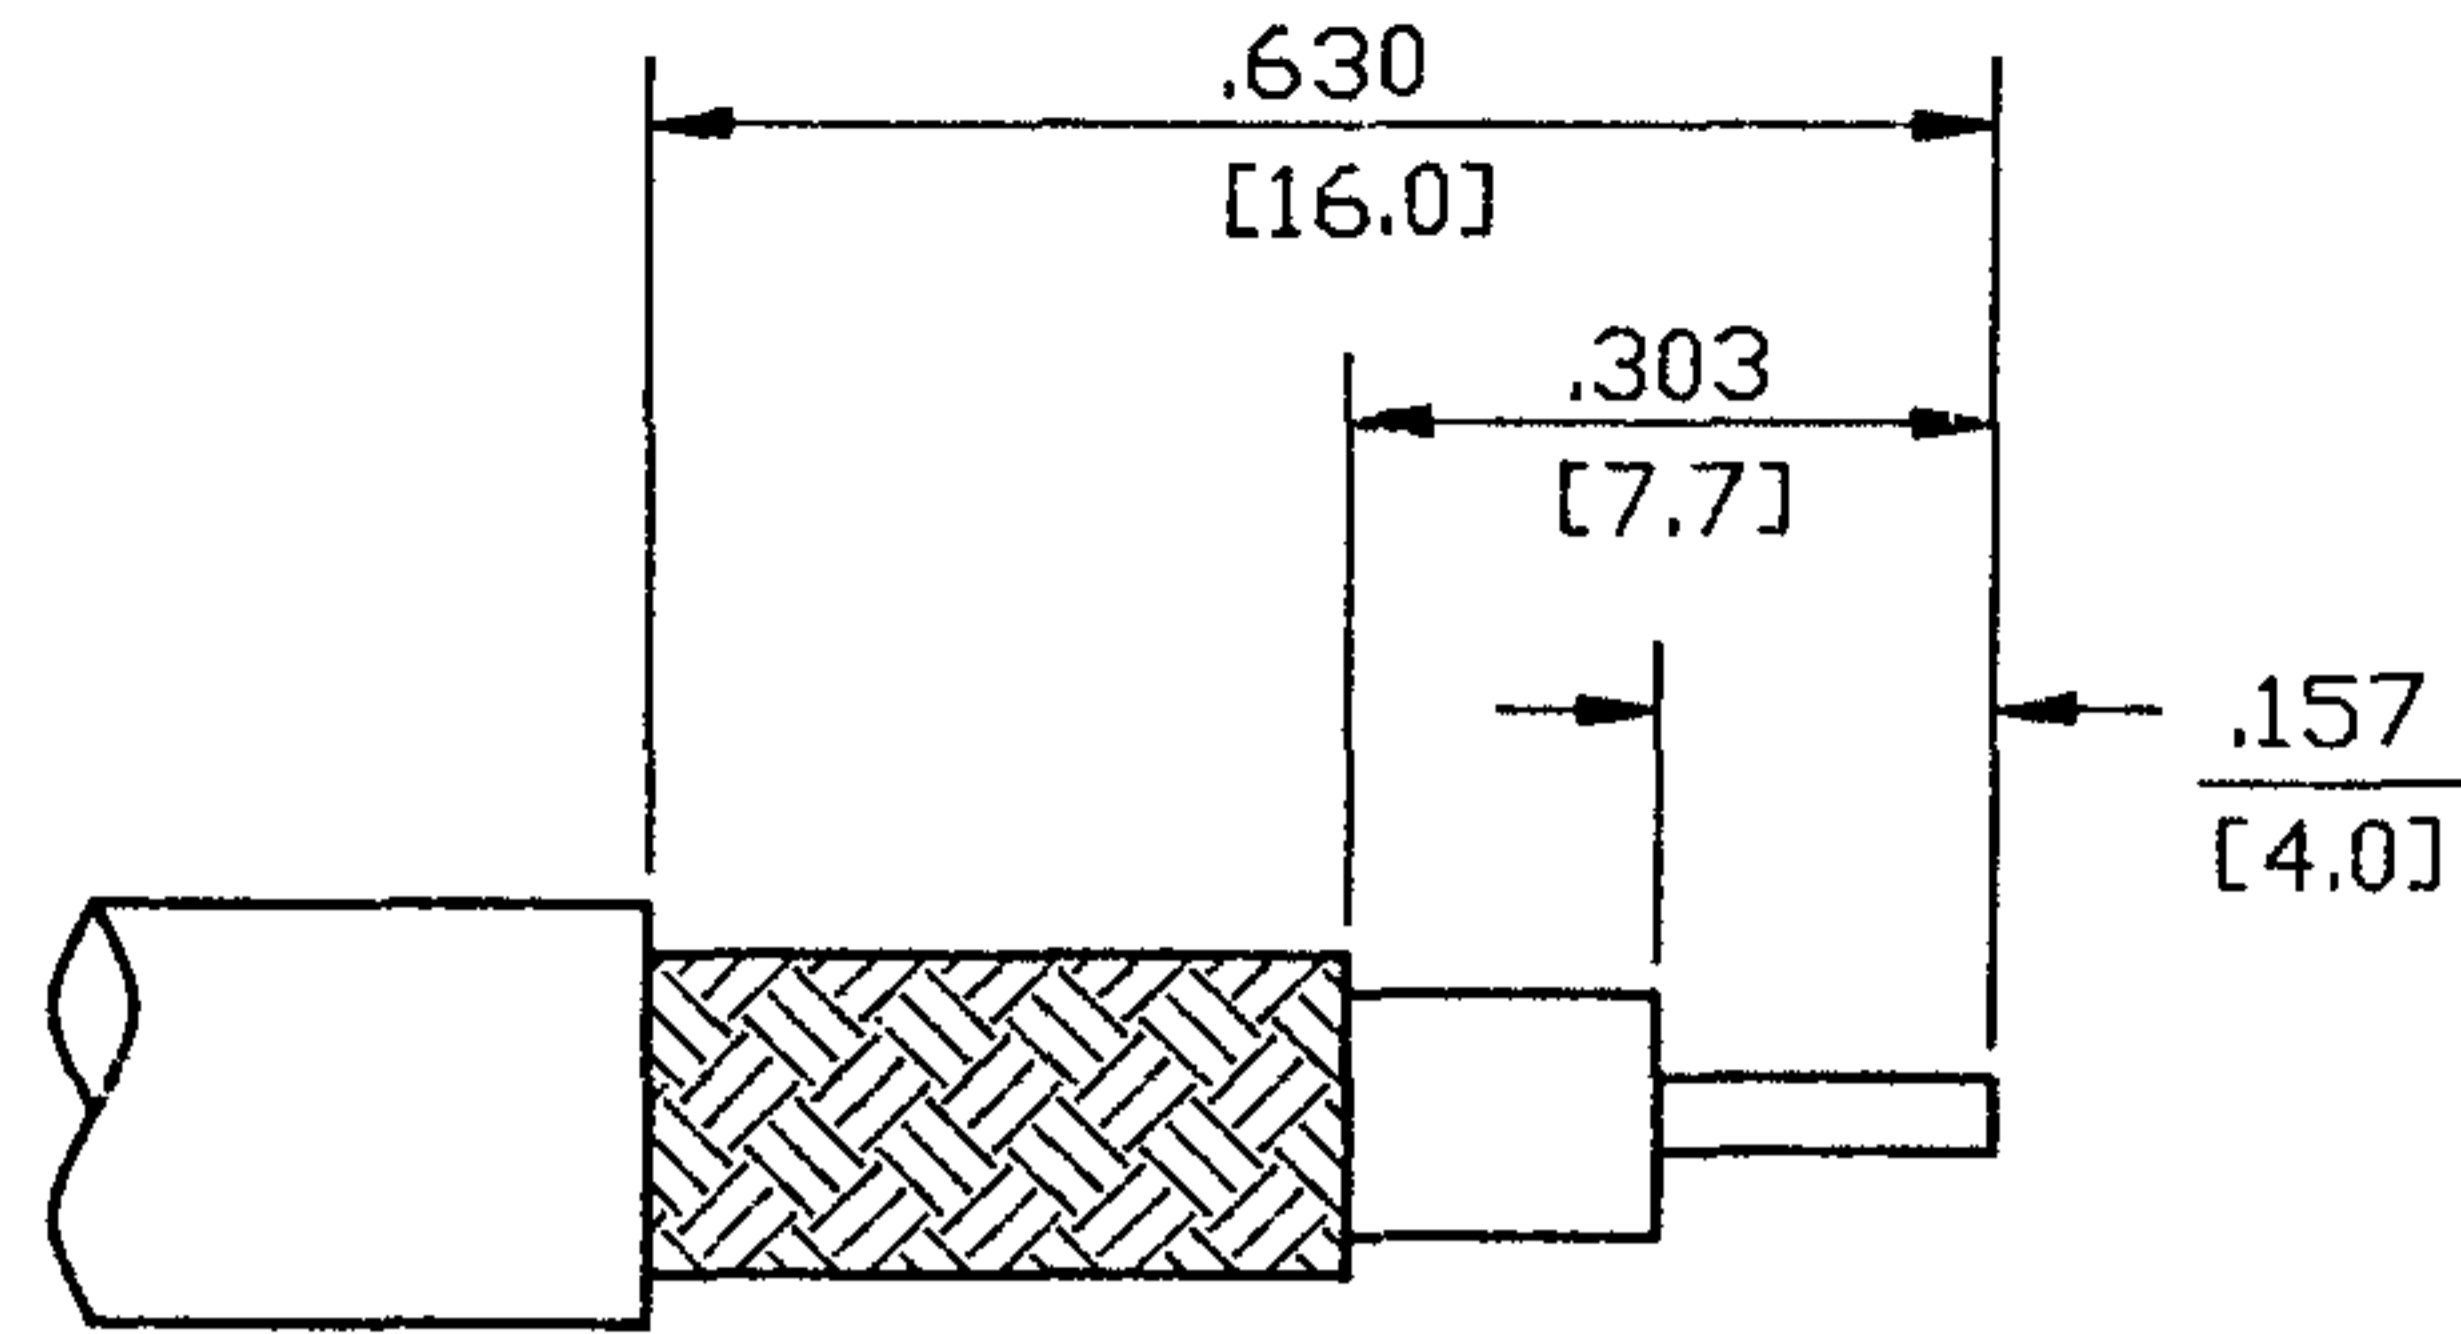

DO NOT SCALE THIS DRAWING

31-5558-RFX

DRAWING NUMBER

REVISIONS

SYM

DESCRIPTION

DATE

E.C.O. NO.

APPR.

A

OFFICIAL ENG. RELEASE TO MFG.

10/2/91

38063

DR

RECOMMENDED CABLE STRIPPING DIM'S