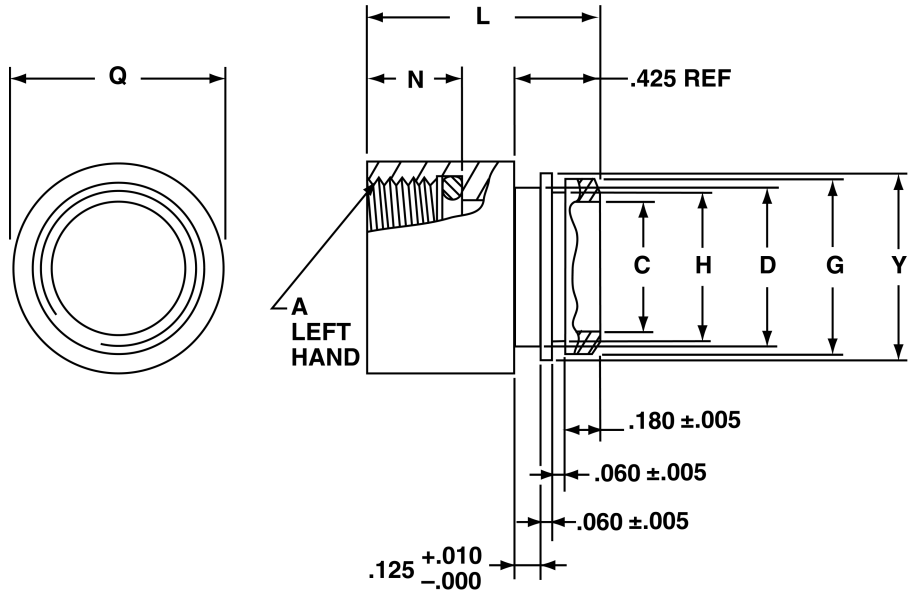

QWLD Accessories

encapsulation adapter

All dimensions for reference only.

Part Number*	Shell Size	A Thread Class 2B-LH	C Dia ±.031	D Dia ±.005	G +.010 / -.000	H Dia ±.005	L ±.031	N ±.016	Q ±.010	Y Dia
10-242067-13 ()	12	.750-20UNEF	.500	.673	.766	.673	1.175	.479	.923	.798
10-242067-15 ()	14	.875-20UNEF	.656	.797	.844	.797	1.175	.479	1.047	.922
10-242067-17 ()	16	1.000-20UNEF	.813	.923	.969	.923	1.175	.479	1.172	1.048
10-242067-18 ()	18	1.125-18UNEF	.938	1.047	1.094	1.047	1.175	.479	1.297	1.172
10-242067-20 ()	20	1.250-18UNEF	1.063	1.172	1.219	1.172	1.175	.479	1.422	1.297
10-242067-22 ()	22	1.375-18UNEF	1.188	1.297	1.344	1.297	1.175	.479	1.547	1.423
10-242067-24 ()	24	1.625-18UNEF	1.312	1.537	1.469	1.422	1.175	.479	1.787	1.662
10-242067-28 ()	28	1.875-16UN	1.500	1.797	1.719	1.679	1.175	.479	2.047	1.922
10-242067-32 ()	32	2.0625-16UN	1.800	2.047	2.000	1.960	1.175	.479	2.297	2.172
10-242067-36 ()	36	2.3125-16UN	2.000	2.297	2.219	2.179	1.175	.479	2.547	2.422
10-242067-40 ()	40	2.625-16UN	2.250	2.609	2.469	2.429	1.375	.667	2.859	2.734
10-242067-44 ()	44	2.875-16UN	2.459	2.857	2.782	2.742	1.375	.667	3.110	2.982
10-242067-48 ()	48	3.125-16UN	2.719	3.107	3.046	3.004	1.375	.667	3.360	3.244

*Order by part number listed to accommodate shell size being used. To complete part number add suffix for finish desired from table below.

Finish	Suffix
Bright Cadmium Plate	-XX1
Black Anodize	-XX2
Cadmium Plate, Olive Drab	-XX3
Gray Anodize	-XX4
Anodic Coating	-XX5
Cadmium Plate Nickel Base	-XX7