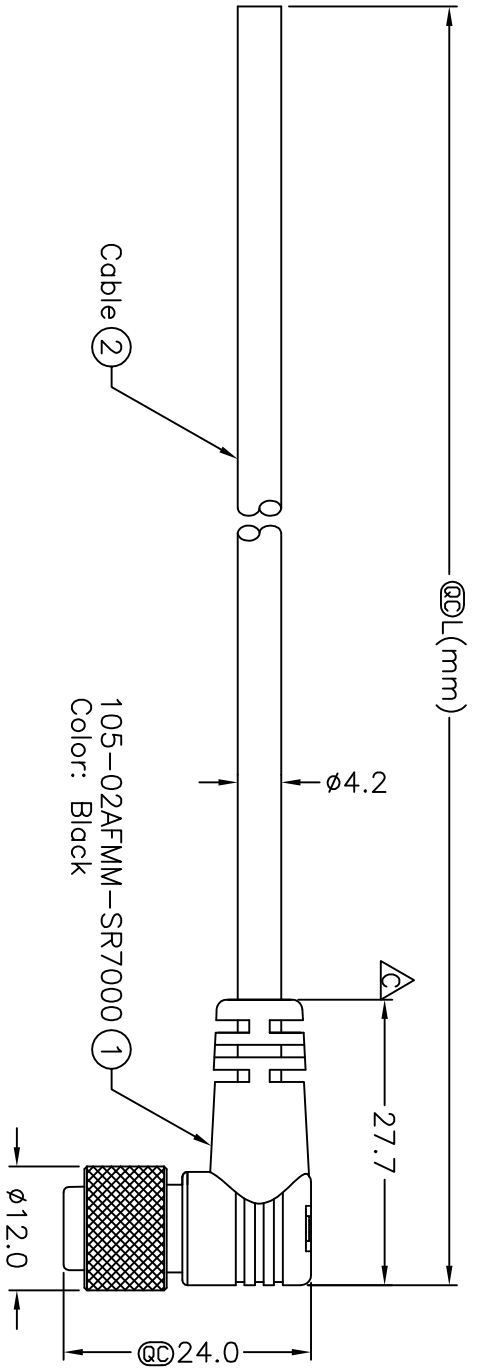

1	2	3	4	5	6	7	8
REV.	EON NO.	DATE	SIGN	DESCRIPTION			
B	LEN-910061~64	2009/01/08	Vicky	Update the drawing.			
C	LEN-0A0037~40	2010/09/03	Zhang Xing	Change Dimension.			

105-02AFMM-SR7AXX
 ↓
 XX:01~99Meters
 01:01Meter
 02:02Meters
 :

Cable Length(L):01~99Meters
 99:99Meters

- Notes:
- * @ Important Dimension.
 - * Waterproof Rate: IP67.
 - * Connector: Nylon+GF,Black.
 - * Male Pin: Copper Alloy,Gold Plated.
 - * Cable: UL2464 24AWG*2C+Talc,Black, PVC Jacket,UV Resistant,OD=4.2mm.
 - * Cable Length Tolerance: 01M:±40mm
 02M~05M:±60mm
 06M~10M:±100mm
 11M~30M:±200mm
 31M~99M:±500mm

2	Black	黑
1	Red	紅
Conn.	Wire Color	
	Pin Out	

Pin Assignments
 Front View

UNIT:mm
 TOLERANCE
 ±0.5 mm

TITLE	M10.5 Conn		
SCALE	Free	SHEET	1 OF 1
REV.	C	SIZE	A4
		@	Inspection Item

Cable Screw 2P F Conn M Pin
Amphenol LTW
 安費諾亮泰企業股份有限公司