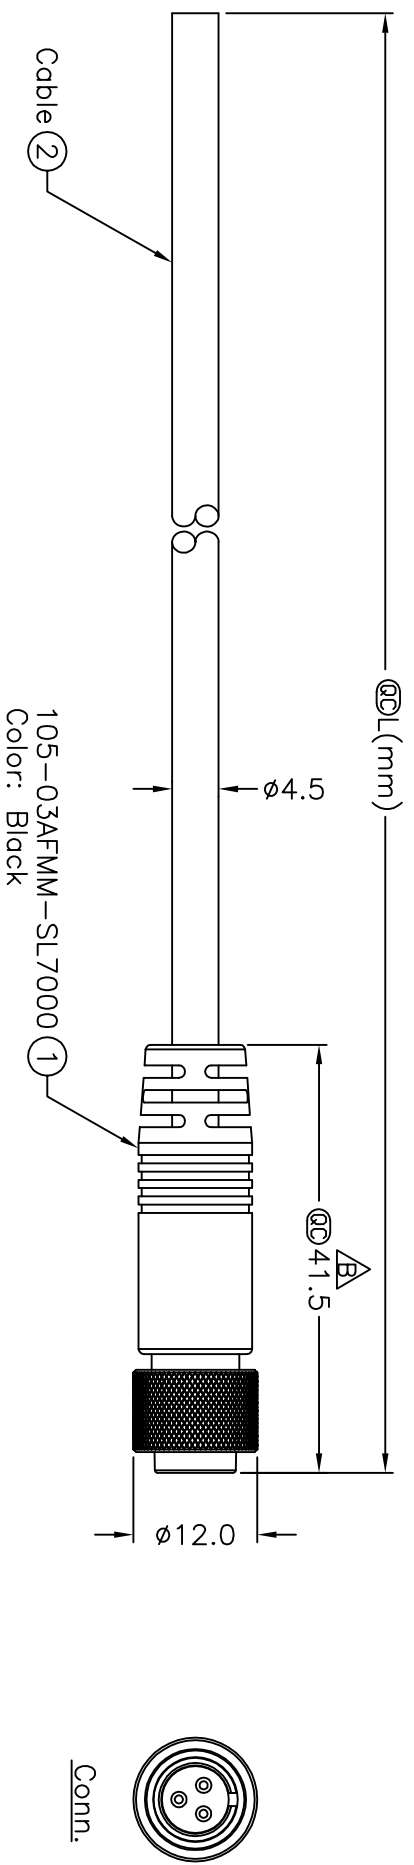

REV. B	EQN. NO. LEN-910076~80	DATE 2009/01/08	SIGN Vicky	DESCRIPTION Update the drawing.
--------	------------------------	-----------------	------------	---------------------------------

105-03AFMM-SL7AXX

- XX:01~99Meters
- 01:01Meter
- 02:02Meters
- :
- :
- 99:99Meters

Cable Length(L):01~99Meters

- Notes:
- \* @ Important Dimension.
  - \* Waterproof Rate:IP67.
  - \* Connector:Black,Nylon+GF.
  - \* Male Pin:Copper Alloy,Gold Plated.
  - \* Cable:UL2464 24AWG\*3C+Talc,Black, PVC Jacket,UV Resistant,OD=4.5mm.
  - \* Cable Length Tolerance: 01M:±40mm  
02M~05M:±60mm  
06M~10M:±100mm  
11M~30M:±200mm  
31M~99M:±500mm

3	Green	綠
2	Black	黑
1	White	白
Conn.	Wire Color	

Pin Assignments  
Front View

UNIT:mm		M10.5 Conn
TOLERANCE		Cable Screw 3P F Conn M Pin
±0.5 mm		

**Amphenol LTW**  
安費諾亮泰企業股份有限公司

ITEM NO	DWG NO	CUSTOMER	DRAWN BY	CHECKED BY	APPROVED BY	DATE
	105-03AFMM-SL7AXX	ALTW	Vicky	IVCN	Luke	2009/01/08