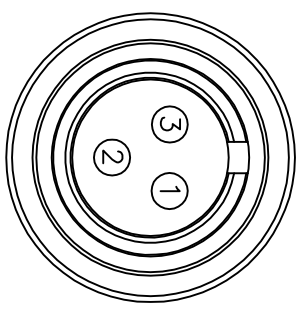

REV. B	EQN. NO. LEN-910076~80	DATE 2009/01/08	SIGN Vicky	DESCRIPTION Update the drawing.
--------	------------------------	-----------------	------------	---------------------------------

105-03AFMM-SL7AXX

- XX:01~99Meters
- 01:01Meter
- 02:02Meters
- :
- :
- 99:99Meters

Cable Length(L):01~99Meters

- Notes:
- \* @ Important Dimension.
  - \* Waterproof Rate:IP67.
  - \* Connector:Black,Nylon+GF.
  - \* Male Pin:Copper Alloy,Gold Plated.
  - \* Cable:UL2464 24AWG\*3C+Talc,Black, PVC Jacket,UV Resistant,OD=4.5mm.
  - \* Cable Length Tolerance: 01M:±40mm  
02M~05M:±60mm  
06M~10M:±100mm  
11M~30M:±200mm  
31M~99M:±500mm

3	Green	綠
2	Black	黑
1	White	白
Conn.	Wire Color	

Pin Assignments  
Front View

UNIT:mm		M10.5 Conn
TOLERANCE		Cable Screw 3P F Conn M Pin
±0.5 mm		

**Amphenol LTW**  
安費諾亮泰企業股份有限公司

ITEM NO	DWG NO	CUSTOMER	DRAWN BY	CHECKED BY	APPROVED BY	DATE
	105-03AFMM-SL7AXX	ALTW	Vicky	IVCN	Luke	2009/01/08