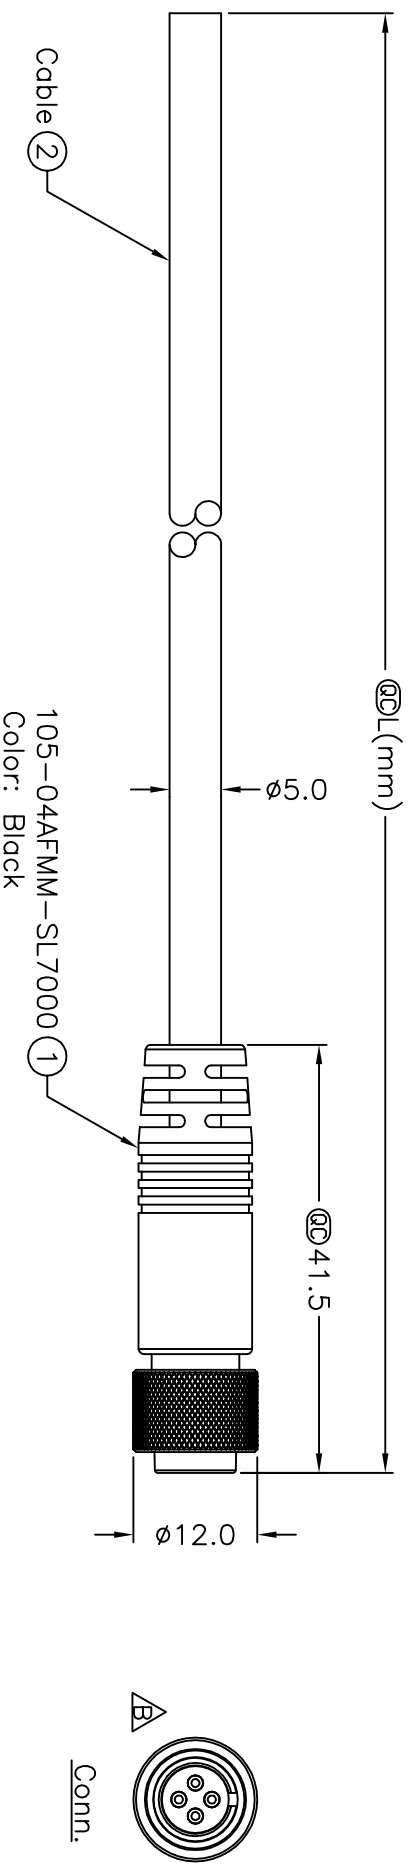

1	2	3	4	5	6	7	8	
				REV. B	EQN NO. LEN-910098~101	DATE 2009/01/08	SIGN Vicky	DESCRIPTION Update the drawing.

105-04AFMM-SL7AXX

- XX:01~99Meters
- 01:01Meter
- 02:02Meters
- ⋮
- 99:99Meters

Cable Length(L):01~99Meters

- Notes:
- \* @ Important Dimension.
  - \* Waterproof Rate:IP67.
  - \* Connector:Black,Nylon+GF.
  - \* Male Pin:Copper Alloy,Gold Plated.
  - \* Cable:UL2464 24AWG\*4C+Talc,Black,PVC Jacket,UV Resistant,OD=5.0mm.
  - \* Cable Length Tolerance: 01M:±40mm  
02M~05M:±60mm  
06M~10M:±100mm  
11M~30M:±200mm  
31M~99M:±500mm

4	Green	綠
3	Yellow	黃
2	Brown	棕
1	White	白
Conn.	Wire Color	

Pin Assignments  
Front View

UNIT:mm M10.5 Conn  
TOLERANCE ±0.5 mm

TITLE	Cable Screw 4P F Conn M Pin		
SCALE	F:Free	SHEET 1	OF 1
REV. B	SIZE A4	@: Inspection Item	