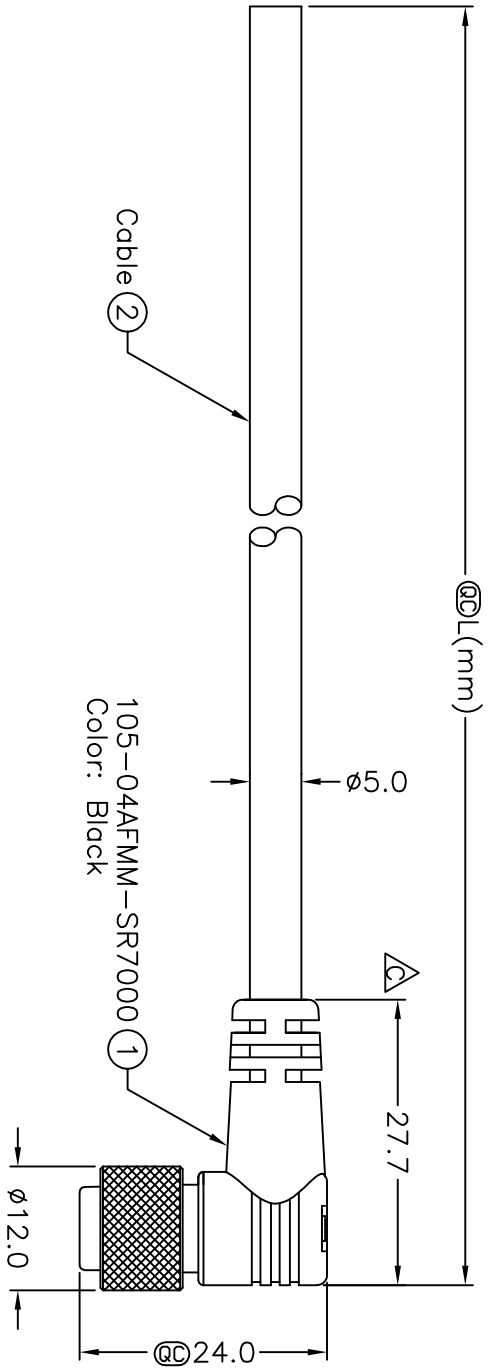

1	2	3	4	5	6	7	8	
				REV.	EQN. NO.	DATE	SIGN	DESCRIPTION
				B	LEN-910103~106	2009/01/08	Vicky	Update the drawing.
				C	LEN-0A0046~49	2010/09/03	Zhang Xing	Change Dimension.

105-04AFMM-SR7AXX

XX:01~99Meters

01:01Meter

02:02Meters

:

99:99Meters

Cable Length(L):01~99Meters

4	Green	綠
3	Yellow	黃
2	Brown	棕
1	White	白
Conn.		Wire Color

Pin Out

Pin Assignments
Front View

UNIT:mm	
TOLERANCE	±0.5 mm

TITLE	M10.5 Conn
SCALE	Free
REV.	C
SIZE	A4
SHEET	1 OF 1
DESCRIPTION	Cable Screw 4P F Conn M Pin
INSPECTION	@ : Inspection Item

Amphenol LTW
安費諾亮泰企業股份有限公司

ITEM NO	DWG NO
	105-04AFMM-SR7AXX
CUSTOMER	ALTW