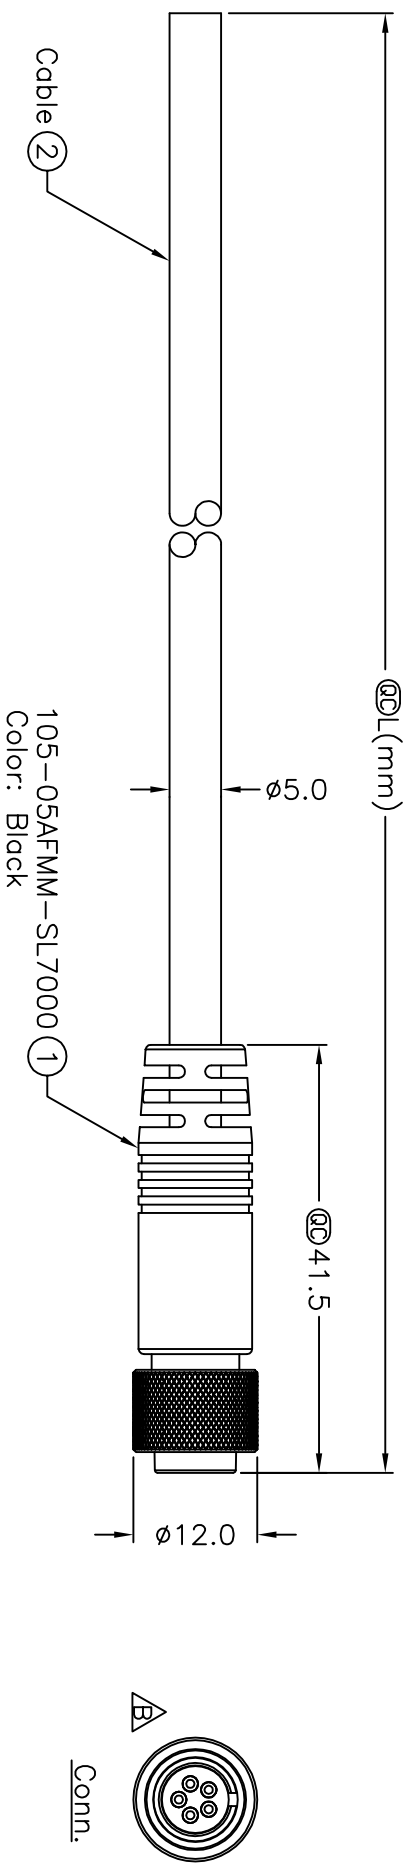

REV. B	EON NO. LEN-910118~121	DATE 2009/01/08	SIGN Vicky	DESCRIPTION Update the drawing.
--------	------------------------	-----------------	------------	---------------------------------

105-05AFMM-SL7AXX

- XX:01 ~99Meters
- 01:01Meter
- 02:02Meters

Cable Length(L):01 ~99Meters

99:99Meters

- Notes:
- * @ Important Dimension.
 - * Waterproof Rate:IP67.
 - * Connector:Black,Nylon+GF.
 - * Male Pin:Copper Alloy,Gold Plated.
 - * Cable:UL2464 24AWG*5C+Talc,Black, PVC Jacket,UV Resistant,OD=5.0mm.
 - * Cable Length Tolerance: 01M:±40mm
02M~05M:±60mm
06M~10M:±100mm
11M~30M:±200mm
31M~99M:±500mm

5	Yellow	黃
4	Orange	橘
3	Red	紅
2	Brown	棕
1	Black	黑
Conn.	Wire Color	

Pin Assignments
Front View

Pin Out

UNIT:mm
TOLERANCE ±0.5 mm

TITLE Cable Screw 5P F Conn M Pin

SCALE F Free	SHEET 1	OF 1
REV. B	SIZE A4	Inspection Item