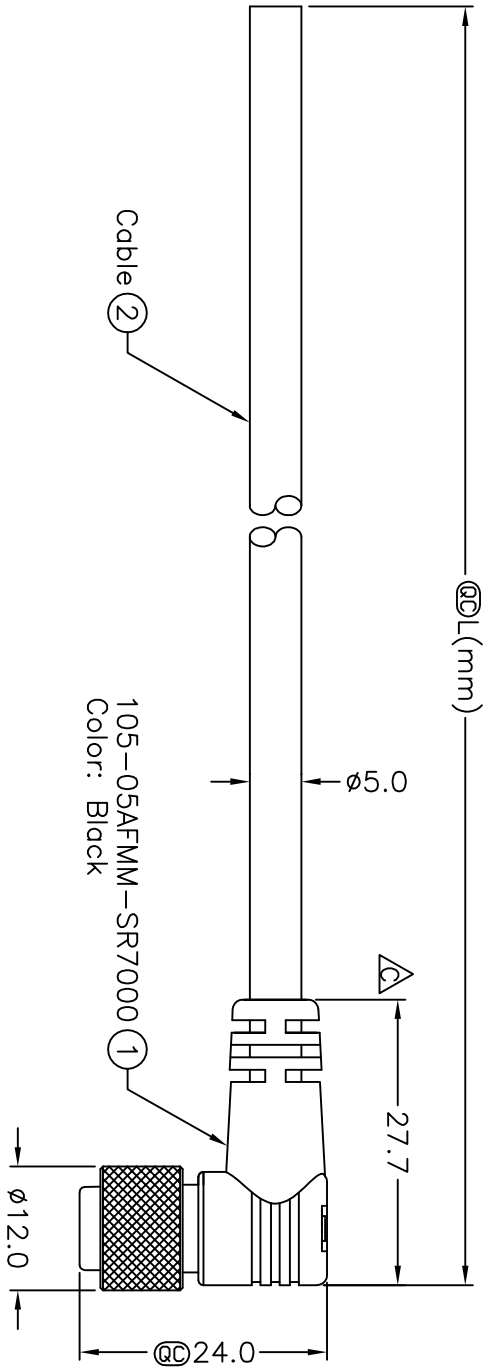

REV.	EQN. NO.	DATE	SIGN	DESCRIPTION
B	LEN-910123~126	2009/01/08	Vicky	Update the drawing.
C	LEN-0A0050~53	2010/09/03	Zhang Xing	Change Dimension.

105-05AFMM-SR7AXX

- XX:01~99Meters
- 01:01Meter
- 02:02Meters
- ⋮
- 99:99Meters

Cable Length(L):01~99Meters

Notes:

- \* @ Important Dimension.
- \* Waterproof Rate:IP67.
- \* Connector:Nylon+GF,Black.
- \* Male Pin:Copper Alloy,Gold Plated.
- \* Cable:UL2464 24AWG\*5C+Talc,Black, PVC Jacket,UV Resistant,OD=5.0mm.
- \* Cable Length Tolerance: 01M:±40mm  
02M~05M:±60mm  
06M~10M:±100mm  
11M~30M:±200mm  
31M~99M:±500mm

Pin	Wire Color	Pin Out
5	Yellow	黃
4	Orange	橘
3	Red	紅
2	Brown	棕
1	Black	黑
Conn.		

Pin Assignments  
Front View

UNIT:mm		TITLE		M10.5 Conn
TOLERANCE	±0.5 mm	SCALE	Free	Cable Screw 5P F Conn M Pin
REV.	C	SIZE	A4	SHEET 1 OF 1
			@	Inspection Item