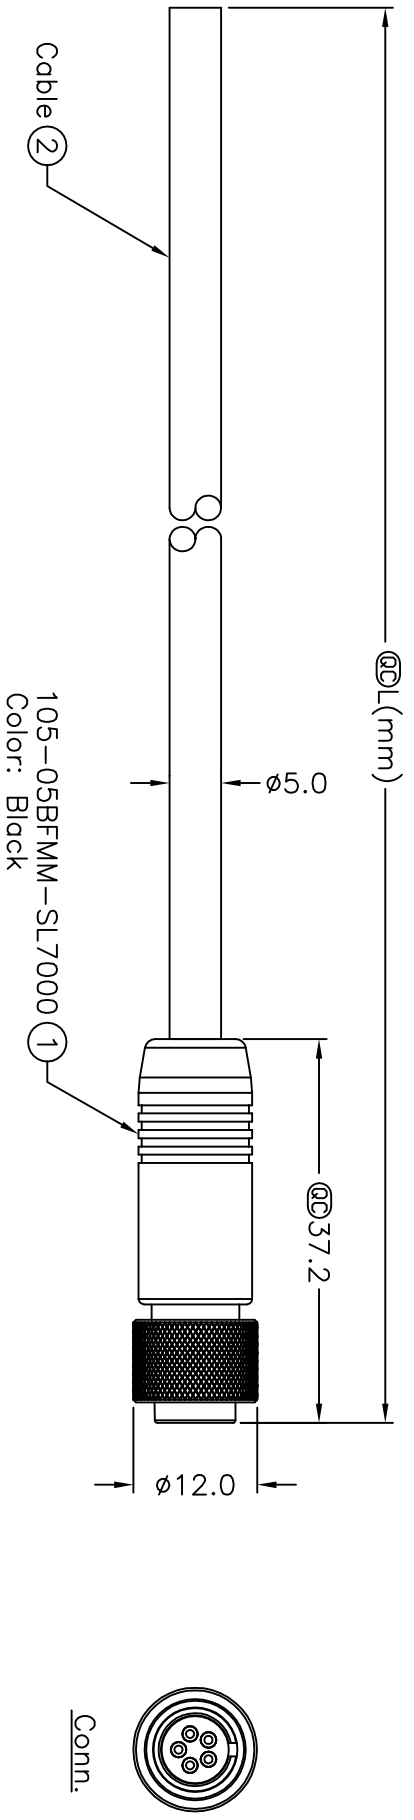

REV. B	EQN NO. LEN-910128~131	DATE 2009/01/08	SIGN Vicky	DESCRIPTION Update the drawing.
--------	------------------------	-----------------	------------	---------------------------------

105-05BFMM-SL7AXX

- XX:01~99Meters
- 01:01Meter
- 02:02Meters
- :
- :
- 99:99Meters

Cable Length(L):01~99Meters

- Notes:
- * @ Important Dimension.
 - * Waterproof Rate:IP67.
 - * Connector:Black,Nylon+GF.
 - * Male Pin:Copper Alloy,Gold Plated.
 - * Cable:UL2464 24AWG*5C+Talc,Black,PVC Jacket,UV Resistant,OD=5.0mm.
 - * Cable Length Tolerance: 01M:±40mm
02M~05M:±60mm
06M~10M:±100mm
11M~30M:±200mm
31M~99M:±500mm

5	Yellow	黃
4	Orange	橘
3	Red	紅
2	Brown	棕
1	Black	黑
Conn.	Wire Color	

Pin Assignments
Front View

UNIT:mm
TOLERANCE ±0.5 mm

TITLE Cable Screw 5P F Conn M Pin

SCALE F Free	SHEET 1	OF 1
REV. B	SIZE A4	@ : Inspection Item