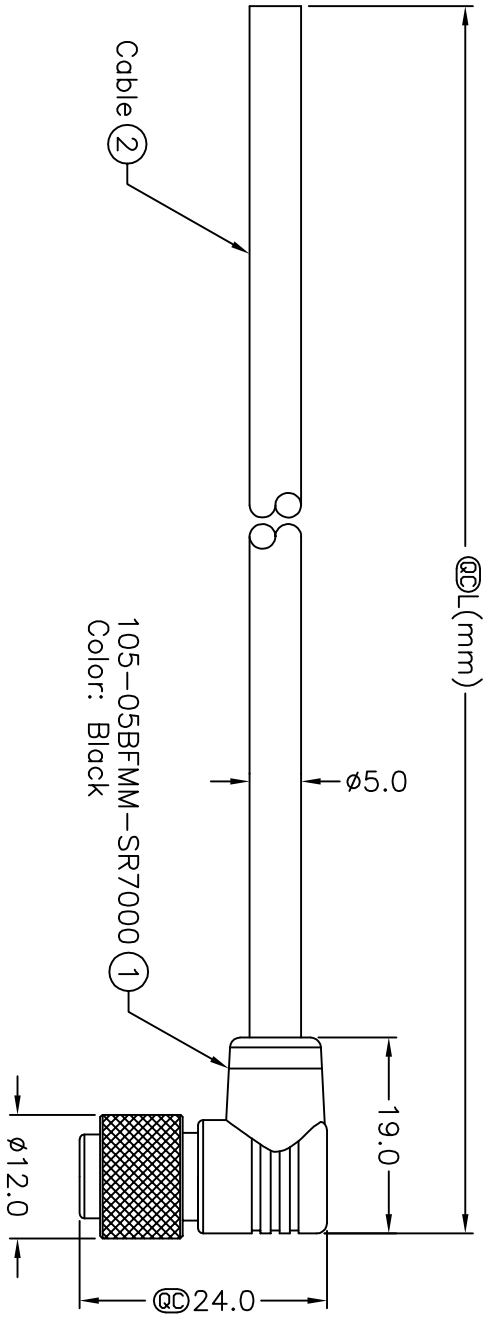

1	2	3	4	5	6	7	8	
				REV. B	EON NO. LEN-910133~136	DATE 2009/01/08	SIGN Vicky	DESCRIPTION Update the drawing.

Pin Assignments
Front View

5	Yellow	黃
4	Orange	橘
3	Red	紅
2	Brown	棕
1	Black	黑
Conn.	Wire Color	

Pin Out

Cable Length(L):01~99Meters

105-05BFMM-SR7AXX
 XX:01~99Meters
 01:01Meter
 02:02Meters
 :
 :
 99:99Meters

Conn.

- Notes:
- * @ Important Dimension.
 - * Waterproof Rate:IP67.
 - * Connector:Black,Nylon+GF.
 - * Male Pin:Copper Alloy,Gold Plated.
 - * Cable:UL2464 24AWG*5C+Talc,Black,PVC Jacket,UV Resistant,OD=5.0mm.
 - * Cable Length Tolerance: 01M:±40mm
 02M~05M:±60mm
 06M~10M:±100mm
 11M~30M:±200mm
 31M~99M:±500mm

UNIT:mm
TOLERANCE
±0.5 mm

TITLE
M10.5 Conn
Cable Screw 5P F Conn M Pin

SCALE	F:Free	SHEET	1	OF	1
REV.	B	SIZE	A4	Inspection	Item

Amphenol LTW

安費諾亮泰企業股份有限公司

ITEM NO	DWG NO	CUSTOMER	DRAWN BY	CHECKED BY	APPROVED BY	DATE
	105-05BFMM-SR7AXX	ALTW	Vicky	lvon	Luke	2009/01/08