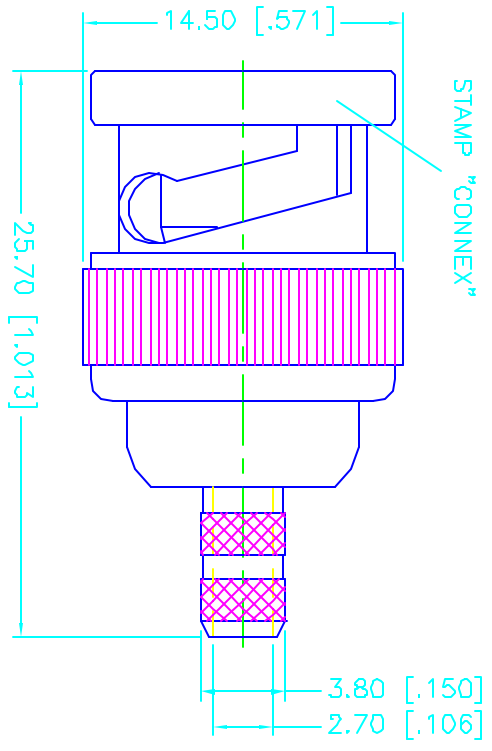

REV.	DATE	DESCRIPTION
NC	01/29/00	INITIAL RELEASE

- CRIMP NOTES:
1. CRIMPED FERRULE HEX CRIMP SIZE .178"
  2. CRIMPED CONTACT PIN HEX CRIMP SIZE .068"

DESCRIPTION	MATERIAL	FINISH	UNLESS OTHERWISE SPECIFIED DIMENSIONS IN [ ] ARE IN INCHES DIMENSIONS ARE IN MILLIMETERS FOR CUSTOMER REFERENCE ONLY	APPROVALS	DATE	TITLE
1 BODY	BRASS	NICKEL	UNLESS OTHERWISE SPECIFIED TOLERANCES FOR MILLIMETERS ARE: 0.5-6 ± 0.2 6-30 ± 0.4 30-120 ± 0.6 120-315 ± 1 315-1000 ± 1.6 1000-2000 ± 2.4	DRAWN	01/29/00	<b>BNC CRIMP PLUG - REVERSE POLARIZED</b> (FOR RG-174, 188A, 316/U CABLE) 
2 INSULATOR	TEFLON	NATURAL		CHECKED	G.R.S.	
3 CONTACT PIN	BRASS	GOLD		ISSUED		
4 SLEEVE	DELRIN	NICKEL				
5 FERRULE	BRASS	NICKEL				
6						
7						
8						

DO NOT SCALE DRAWING				SCALE	NA	PART NO.	112132RP	SHEET	1 OF 1
----------------------	--	--	--	-------	----	----------	----------	-------	--------