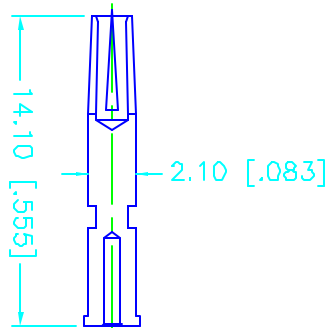

REV.	DATE	DESCRIPTION
NC	01/29/00	INITIAL RELEASE

- CRIMP NOTES:
1. CRIMPED FERRULE HEX CRIMP SIZE .178"
  2. CRIMPED CONTACT PIN HEX CRIMP SIZE .068"

DESCRIPTION	MATERIAL	FINISH	UNLESS OTHERWISE SPECIFIED DIMENSIONS IN [ ] ARE IN INCHES DIMENSIONS ARE IN MILLIMETERS FOR CUSTOMER REFERENCE ONLY	APPROVALS	DATE	TITLE
1 BODY	BRASS	NICKEL	UNLESS OTHERWISE SPECIFIED TOLERANCES FOR MILLIMETERS ARE: 0.5-6 ± 0.2 6-30 ± 0.4 30-120 ± 0.6 120-315 ± 1 315-1000 ± 1.6 1000-2000 ± 2.4	DRAWN	01/29/00	<b>BNC CRIMP PLUG - REVERSE POLARIZED</b> (FOR RG-174, 188A, 316/U CABLE) 
2 INSULATOR	TEFLON	NATURAL		CHECKED	G.R.S.	
3 CONTACT PIN	BRASS	GOLD		ISSUED		
4 SLEEVE	DELRIN	NICKEL				
5 FERRULE	BRASS	NICKEL				
6						
7						
8						

DO NOT SCALE DRAWING				SCALE	NA	PART NO.	112132RP	SHEET	1 OF 1
----------------------	--	--	--	-------	----	----------	----------	-------	--------