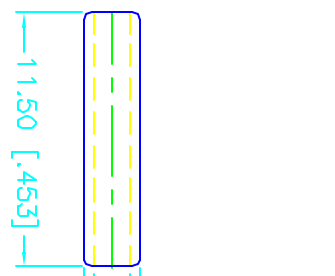

REV.	DATE	DESCRIPTION
NC	01/29/00	INITIAL RELEASE

- CRIMP NOTES:
1. CRIMPED FERRULE HEX CRIMP SIZE .178"
  2. CRIMPED CONTACT PIN HEX CRIMP SIZE .068"

DESCRIPTION	MATERIAL	FINISH	UNLESS OTHERWISE SPECIFIED DIMENSIONS IN [ ] ARE IN INCHES DIMENSIONS ARE IN MILLIMETERS FOR CUSTOMER REFERENCE ONLY	APPROVALS	DATE	TITLE
1 BODY	BRASS	NICKEL	UNLESS OTHERWISE SPECIFIED TOLERANCES FOR MILLIMETERS ARE: 0.5-6 ± 0.2 6-30 ± 0.4 30-120 ± 0.6 120-315 ± 1 315-1000 ± 1.6 1000-2000 ± 2.4	DRAWN	01/29/00	<b>BNC CRIMP PLUG - REVERSE POLARIZED</b> (FOR RG-174, 188A, 316/U CABLE) 
2 INSULATOR	TEFLON	NATURAL		CHECKED	G.R.S.	
3 CONTACT PIN	BRASS	GOLD		ISSUED		
4 SLEEVE	DELRIN	NICKEL				
5 FERRULE	BRASS	NICKEL				
6						
7						
8						

DO NOT SCALE DRAWING				SCALE	NA	PART NO.	112132RP	SHEET	1 OF 1
----------------------	--	--	--	-------	----	----------	----------	-------	--------