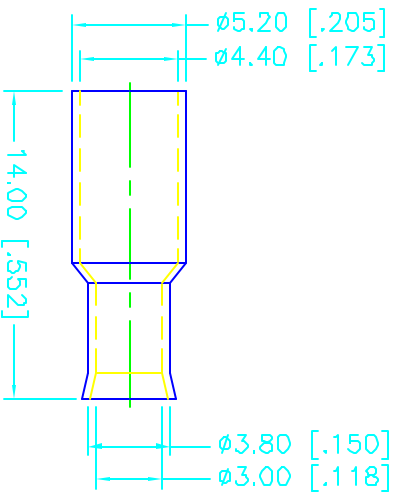

REV.	DATE	DESCRIPTION
NC	01/29/00	INITIAL RELEASE

- CRIMP NOTES:
1. CRIMPED FERRULE HEX CRIMP SIZE .178"
  2. CRIMPED CONTACT PIN HEX CRIMP SIZE .068"

DESCRIPTION	MATERIAL	FINISH	UNLESS OTHERWISE SPECIFIED DIMENSIONS IN [ ] ARE IN INCHES DIMENSIONS ARE IN MILLIMETERS FOR CUSTOMER REFERENCE ONLY	APPROVALS	DATE	TITLE
1 BODY	BRASS	NICKEL	UNLESS OTHERWISE SPECIFIED TOLERANCES FOR MILLIMETERS ARE: 0.5-6 ± 0.2 6-30 ± 0.4 30-120 ± 0.6 120-315 ± 1 315-1000 ± 1.6 1000-2000 ± 2.4	DRAWN	01/29/00	<b>BNC CRIMP PLUG - REVERSE POLARIZED</b> (FOR RG-174, 188A, 316/U CABLE) 
2 INSULATOR	TEFLON	NATURAL		CHECKED	G.R.S.	
3 CONTACT PIN	BRASS	GOLD		ISSUED		
4 SLEEVE	DELRIN	NICKEL				
5 FERRULE	BRASS	NICKEL				
6						
7						
8						

DO NOT SCALE DRAWING				SCALE	NA	PART NO.	112132RP	SHEET	1 OF 1
----------------------	--	--	--	-------	----	----------	----------	-------	--------