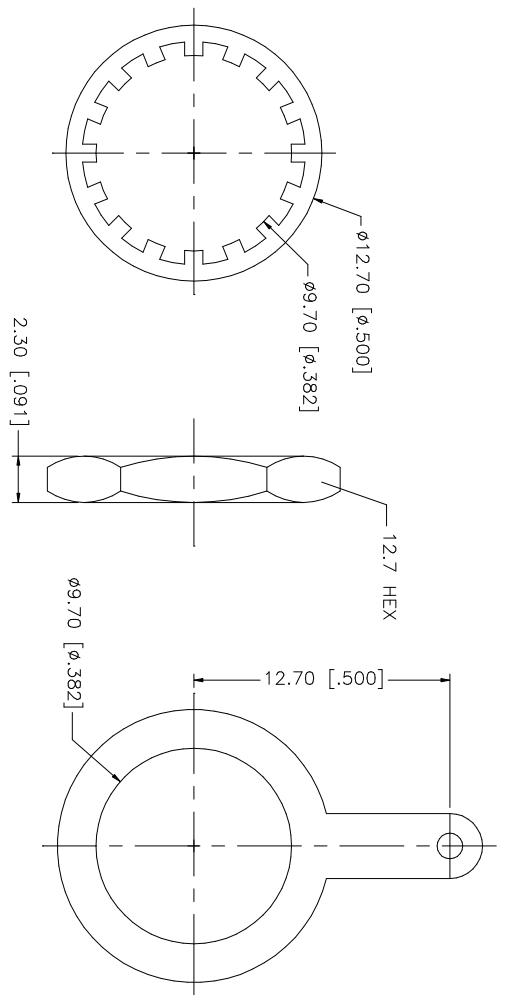

REV.	DATE	DESCRIPTION
NC	03/21/03	INITIAL RELEASE

QTY	FINISH	MATERIAL	DESCRIPTION
1	NICKEL	BRASS	SOLDER TAB
1	NICKEL	BRASS	HEX NUT
1	NICKEL	BRASS	LOCK WASHER
1	NATURAL	DELRIN	INSULATOR
1	GOLD	PHOS. BRONZE	CONTACT PIN
1	NICKEL	BRASS	BODY
			DESCRIPTION

APPROVALS	DATE	PART DESCRIPTION
DRAWN G.R.S.	03/21/03	BNC BULKHEAD RECEPTACLE - 75 ohms
CHECKED		
ISSUED		
SHEET 1 OF 1		PART NO. 112425

DO NOT SCALE DRAWING	DWG. NO.	REV.	SIZE	SCALE
C:/112/112425.DWG	112425.DWG	NC	A	NA

Amphenol Connex

BNC BULKHEAD RECEPTACLE - 75 ohms

112425