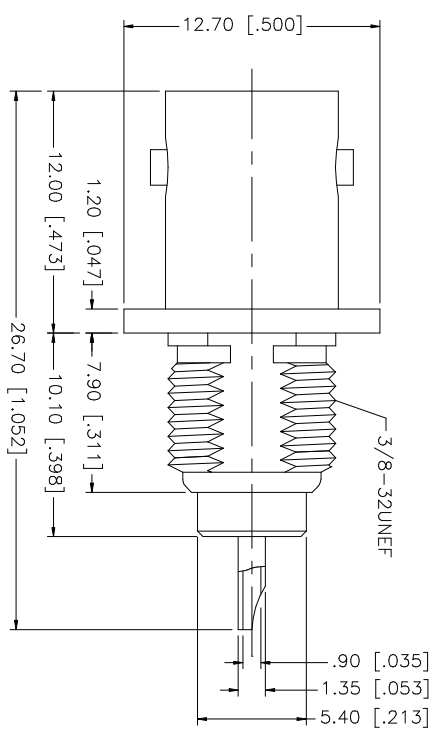

REV.	DATE	DESCRIPTION
NC	03/21/03	INITIAL RELEASE

QTY	FINISH	MATERIAL	DESCRIPTION
1	NICKEL	BRASS	SOLDER TAB
1	NICKEL	BRASS	HEX NUT
1	NICKEL	BRASS	LOCK WASHER
1	NATURAL	DELRIN	INSULATOR
1	GOLD	PHOS. BRONZE	CONTACT PIN
1	NICKEL	BRASS	BODY
			DESCRIPTION

APPROVALS	DATE	PART DESCRIPTION
DRAWN G.R.S.	03/21/03	BNC BULKHEAD RECEPTACLE - 75 ohms
CHECKED		
ISSUED		
SHEET 1 OF 1		PART NO. 112425

DO NOT SCALE DRAWING	DWG. NO.	REV.	SIZE	SCALE
C:/112/112425.DWG	112425.DWG	NC	A	NA

Amphenol Connex

BNC BULKHEAD RECEPTACLE - 75 ohms

112425