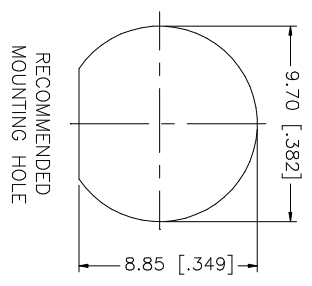

REV.	DATE	DESCRIPTION
NC	03/21/03	INITIAL RELEASE

QTY	FINISH	MATERIAL	DESCRIPTION
1	NICKEL	BRASS	SOLDER TAB
1	NICKEL	BRASS	HEX NUT
1	NICKEL	BRASS	LOCK WASHER
1	NATURAL	DELRIN	INSULATOR
1	GOLD	PHOS. BRONZE	CONTACT PIN
1	NICKEL	BRASS	BODY
			DESCRIPTION

APPROVALS	DATE	PART DESCRIPTION
DRAWN G.R.S.	03/21/03	BNC BULKHEAD RECEPTACLE - 75 ohms
CHECKED		
ISSUED		
SHEET 1 OF 1		PART NO. 112425

DO NOT SCALE DRAWING	DWG. NO.	REV.	SIZE	SCALE
C:/112/112425.DWG	112425.DWG	NC	A	NA

Amphenol Connex

BNC BULKHEAD RECEPTACLE - 75 ohms

112425