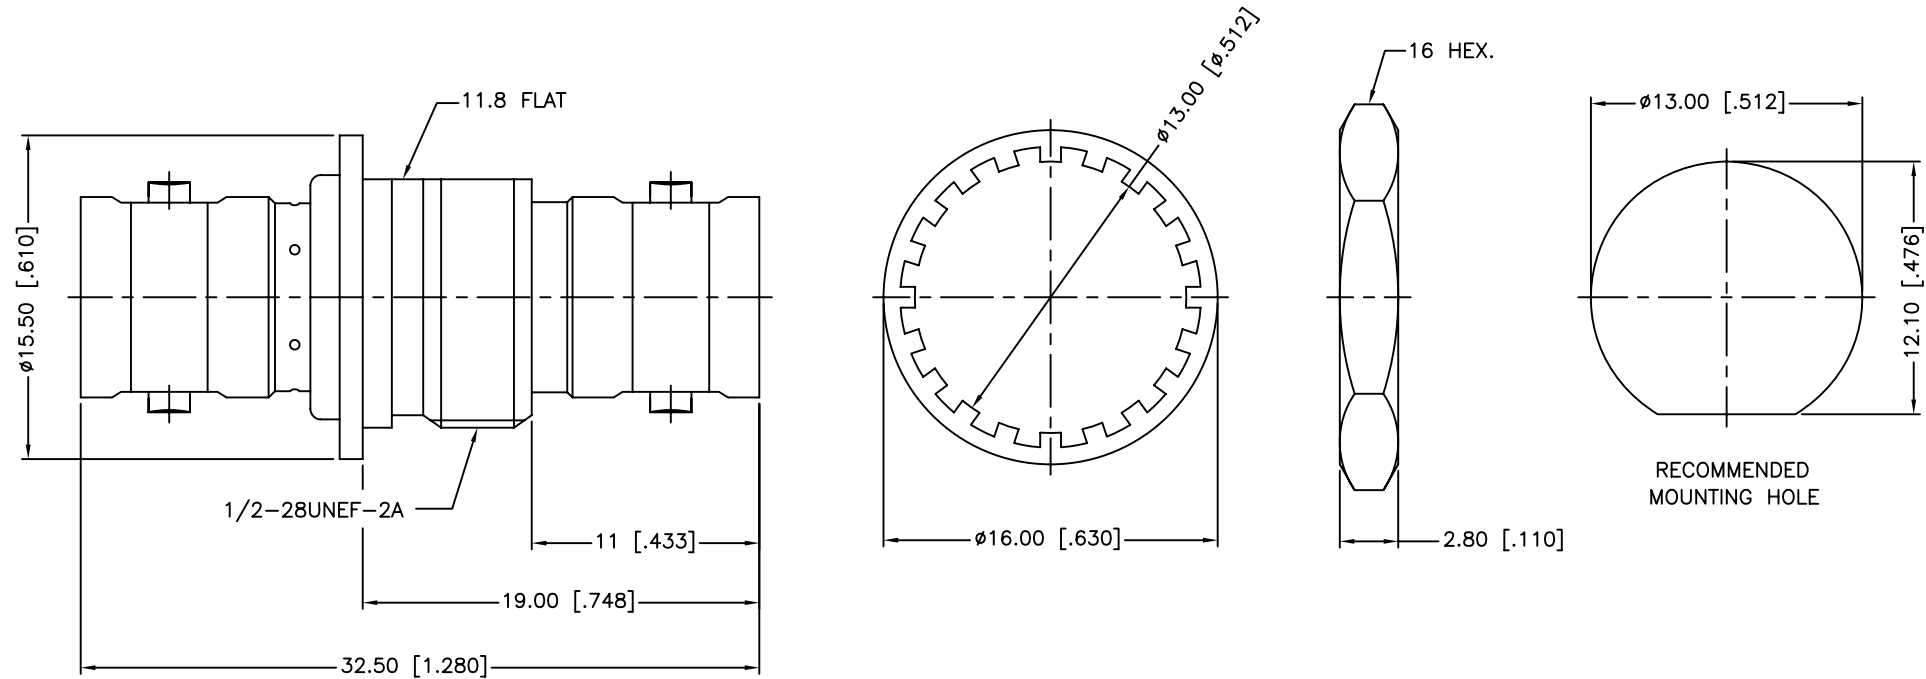

REV.	DATE	ECR NO.	DESCRIPTION
A	01/07/04	XXXXXX	UPDATE DRAWING FORMAT
B	06/22/11	2186	ADD NOTE 1, 2, 3

1. IMPEDANCE: 75 OHMS
2. FREQUENCY RANGE: 0-1 GHz
3. MAX. PANEL THICKNESS: 4.5MM

				UNLESS OTHERWISE SPECIFIED DIMENSIONS ARE IN MILLIMETERS. DIMENSIONS IN [] ARE IN INCHES AND FOR CUSTOMER REFERENCE ONLY.		APPROVALS		DATE	Amphenol Connex						
5	HEX NUT	BRASS	NICKEL	1	UNLESS OTHERWISE SPECIFIED TOLERANCES FOR MILLIMETERS ARE: 0.5 - 8mm ± 0.20mm 8 - 30mm ± 0.40mm 30 - 120mm ± 0.50mm		DRAWN	M.ZHANG				06/22/11	PART DESCRIPTION BNC FEMALE TO FEMALE BULKHEAD ISOLATED ADAPTOR - 75 OHM		
4	LOCK WASHER	BRASS	NICKEL	1	UNLESS OTHERWISE SPECIFIED TOLERANCES FOR INCHES ARE: .020 - .315 = ± 0.007" .315 - 1.180 = ± 0.015" 1.180 - 4.724 = ± 0.020"		CHECKED			PART NO. 112440					
3	CONTACT PIN	PHOSPHOR BRONZE	GOLD	1	DO NOT SCALE DRAWING		ISSUED						DWG. NO. 112440.DWG		
2	INSULATOR	DELIN	NATURAL	1			SHEET	1 OF 1		REV.	B	SIZE			
1	BODY	BRASS	NICKEL	1			CAD FILE	C:/CONNEX/112440.DWG							