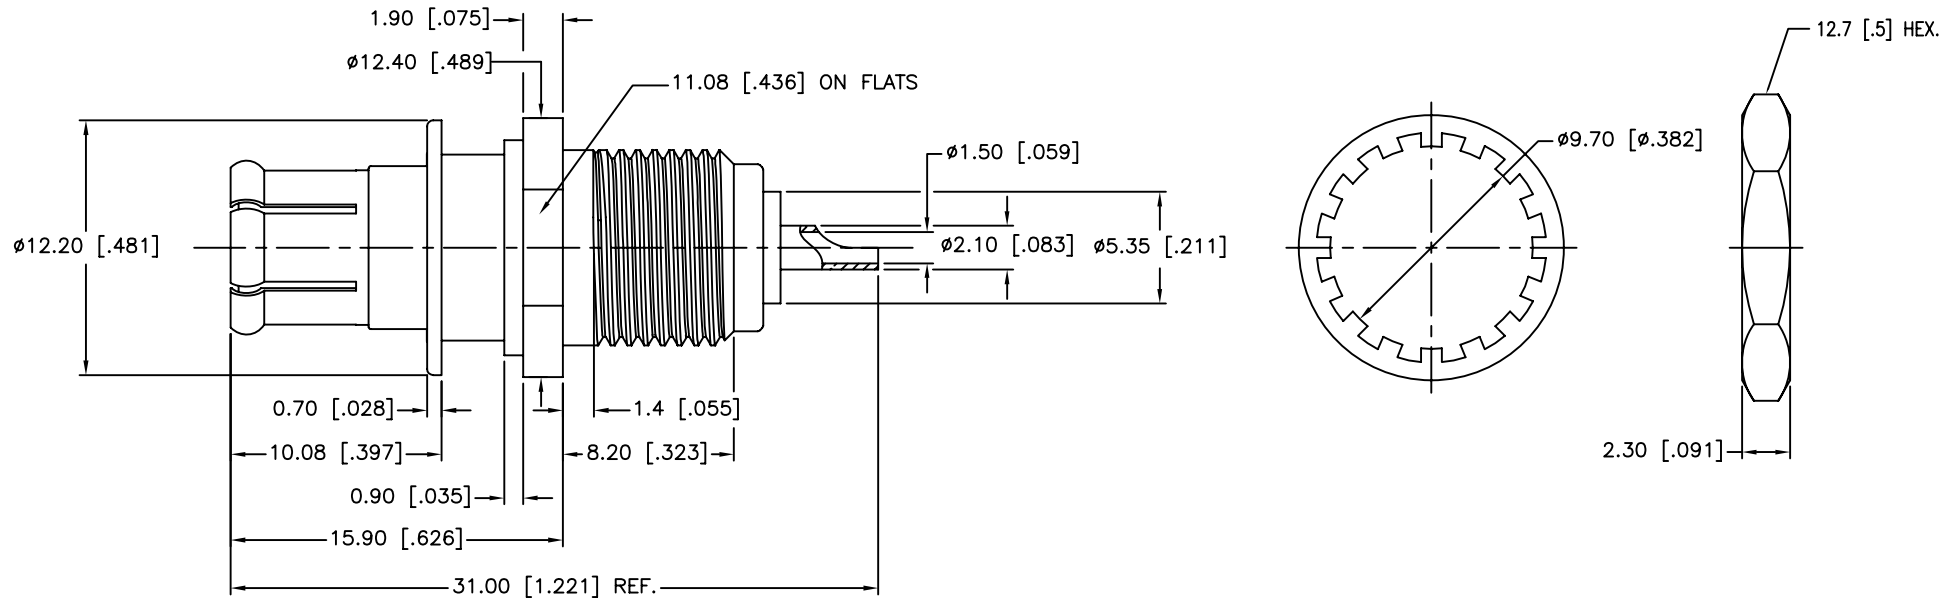

REV.	DATE	ECR NO.	DESCRIPTION
NC	12/31/09	XXXXXX	INITIAL RELEASE
NC	01/08/10	2014	PART DESCRIPTION WAS CHANGED

QTY	FINISH	MATERIAL	DESCRIPTION
1	NICKEL	BRASS & BER. COPPER	MAIN BODY
1	NATURAL	PTFE	INSULATOR
1	NATURAL	PTFE	INSULATOR
1	GOLD	BRASS	CONTACT PIN
1	NICKEL	BRASS	LOCK WASHER
1	NICKEL	BRASS	HEX NUT

APPROVALS	DATE
DRAWN T.DENG	01/08/10
CHECKED	
ISSUED	
SHEET 1 OF 1	
CAD FILE C:/CONNEX/112671.DWG	

Amphenol Connex			
PART DESCRIPTION BNC BULKHEAD RECEPT. PLUG - 50 OHMS			
PART NO. 112671			
DWG. NO. 112671.DWG	REV. NC	SIZE A	SCALE NA

UNLESS OTHERWISE SPECIFIED DIMENSIONS ARE IN MILLIMETERS. DIMENSIONS IN [] ARE IN INCHES AND FOR CUSTOMER REFERENCE ONLY.

UNLESS OTHERWISE SPECIFIED TOLERANCES FOR MILLIMETERS ARE:
0.5 - 8mm ± 0.20mm
8 - 30mm ± 0.40mm
30 - 120mm ± 0.50mm

UNLESS OTHERWISE SPECIFIED TOLERANCES FOR INCHES ARE:
.020 - .315 ± 0.007"
.315 - 1.180 ± 0.015"
1.180 - 4.724 ± 0.020"

DO NOT SCALE DRAWING

X-ON Electronics

Largest Supplier of Electrical and Electronic Components