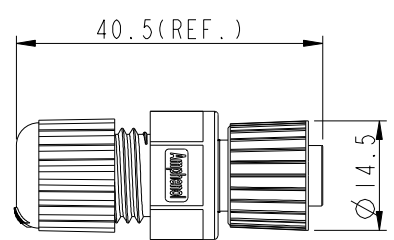

REV.	ECN NO.	DATE	SIGN	DESCRIPTION
B	LEN13C0025	2013/11/28	Lu Di	Update Logo

**ALTW**  
 CONFIDENTIAL  
 2013-11-28  
 R&D DEPT.

Pin Assignments  
Front View

- Note:
- \*  $\text{\textcircled{C}}$  Important Dimension To Check.
  - \* Waterproof Rate: IP68
  - \* Housing: Black, Nylon+GF
  - \* Pin: Copper Alloy, Gold Plated
  - \* Nut: Zinc Alloy, Nickel Plated
  - \* Ring: Green, Viton
  - \* Gasket: Black, EPDM
  - \* Clamp Ring: Black, Nylon
  - \* Sealing Nut: Black, Nylo
  - \* Seal: Black, EPDM
  - \* Seal For Cable OD:  $\phi 4.5\text{mm} - \phi 6.5\text{mm}$

UNIT:mm		TITLE			ITEM NO		DRAWN BY		DATE			
		M12 Conn			12-03BFFA-SL8001		Di_lu		2013-11-28			
		Assy Screw 3Pin F Conn F Pin			SCALE		DWC NO		CHECKED BY		DATE	
		TOLERANCE .X $\pm 0.25$ .XX $\pm 0.1$ .XXX $\pm 0.05$ ANGLES $\pm 1^\circ$			1:1		12-03BFFA-SL8001		Mafei		2013-11-28	
REV. B			SIZE A4		SHEET 1 OF 1		APPROVED BY		DATE			
WC-REV. B.2			$\text{\textcircled{C}}$ : Inspection item		CUSTOMER		Victor		2013-11-28			
ALTW			<b>Amphenol LTW</b> 安費諾亮泰企業股份有限公司		ALTW		Victor		2013-11-28			