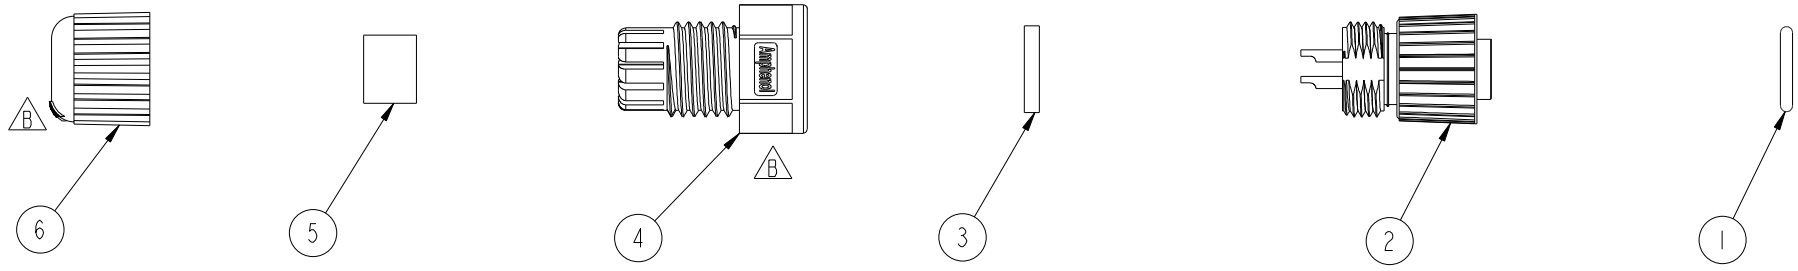

REV.	ECN NO.	DATE	SIGN	DESCRIPTION
B	LEN13C0025	2013/11/28	Lu Di	Update Logo

**ALTW**  
 CONFIDENTIAL  
 2013-11-28  
 R&D DEPT.

Pin Assignments  
Front View

- Note:
- \*  $\text{\textcircled{C}}$  Important Dimension To Check.
  - \* Waterproof Rate: IP68
  - \* Housing: Black, Nylon+GF
  - \* Pin: Copper Alloy, Gold Plated
  - \* Nut: Zinc Alloy, Nickel Plated
  - \* Ring: Green, Viton
  - \* Gasket: Black, EPDM
  - \* Clamp Ring: Black, Nylon
  - \* Sealing Nut: Black, Nylo
  - \* Seal: Black, EPDM
  - \* Seal For Cable OD:  $\phi 4.5\text{mm} - \phi 6.5\text{mm}$

UNIT:mm		TITLE			ITEM NO		DRAWN BY		DATE			
		M12 Conn			12-03BFFA-SL8001		Di_lu		2013-11-28			
		Assy Screw 3Pin F Conn F Pin			SCALE		DWC NO		CHECKED BY		DATE	
		TOLERANCE .X $\pm 0.25$ .XX $\pm 0.1$ .XXX $\pm 0.05$ ANGLES $\pm 1^\circ$			1:1		12-03BFFA-SL8001		Mafei		2013-11-28	
REV. B			SIZE A4		SHEET 1 OF 1		APPROVED BY		DATE			
WC-REV. B.2			$\text{\textcircled{C}}$ : Inspection item		CUSTOMER		Victor		2013-11-28			
ALTW			<b>Amphenol LTW</b> 安費諾亮泰企業股份有限公司		ALTW		Victor		2013-11-28			