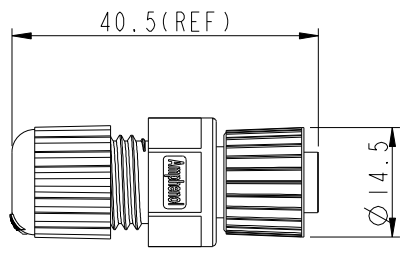

REV.	ECN NO.	DATE	SIGN	DESCRIPTION
B	LEN1390257	2013/09/05	Lu Di	Change LOGO

ALTW
CONFIDENTIAL
2013-09-05
R&D DEPT.

Pin Assignments
Front View

- Note:
- * \varnothing Important Dimension To Check.
 - * Waterproof Rate: IP68
 - * Housing: Black, Nylon+GF
 - * Pin: Copper Alloy, Gold Plated
 - * Nut: Zinc Alloy, Nickel Plated
 - * Ring: Green, Viton
 - * Gasket: Black, EPDM
 - * Clamp Ring: Black, Nylon
 - * Sealing Nut: Black, Nylon
 - * Seal: Black, EPDM
 - * Seal For Cable OD: $\varnothing 4.5\text{mm} \sim \varnothing 6.5\text{mm}$

UNIT: mm TOLERANCE .X ±0.25 .XX ±0.1 .XXX ±0.05 ANGLES ±1°	TITLE M12 Conn, Assy Screw 4Pin F Conn. F Pin			<h1>Amphenol LTW</h1> 安費諾亮泰企業股份有限公司		ITEM NO 12-04BFFA-SL8001	DRAWN BY Di_lu	DATE 2013/09/05
	SCALE 1:1	SIZE A4	SHEET 1			DWG NO 12-04BFFA-SL8001	CHECKED BY Mafei	DATE 2013/09/05
	REV. B	WC-REV. B.2	QC: Inspection item	CUSTOMER ALTW	APPROVED BY Victor	DATE 2013/09/05		
				FMM10702-01-02A1				