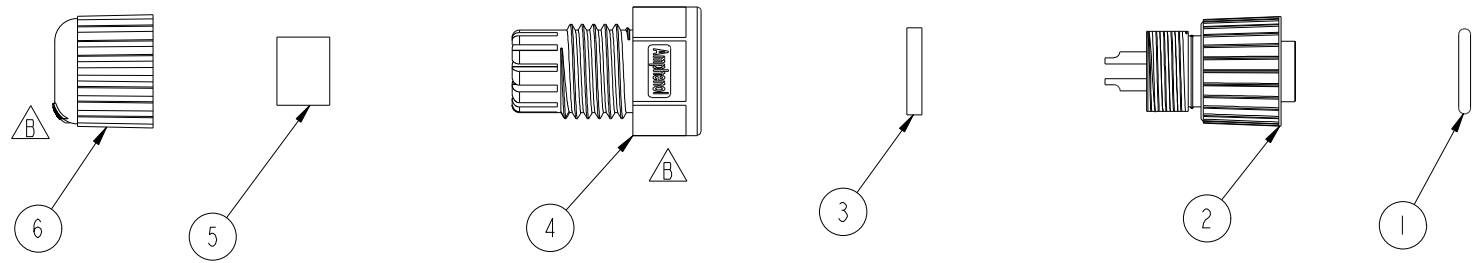

REV.	ECN NO.	DATE	SIGN	DESCRIPTION
B	LEN1390257	2013/09/05	Lu Di	Change LOGO

ALTW
CONFIDENTIAL
2013-09-05
R&D DEPT.

Pin Assignments
Front View

- Note:
- * \varnothing Important Dimension To Check.
 - * Waterproof Rate: IP68
 - * Housing: Black, Nylon+GF
 - * Pin: Copper Alloy, Gold Plated
 - * Nut: Zinc Alloy, Nickel Plated
 - * Ring: Green, Viton
 - * Gasket: Black, EPDM
 - * Clamp Ring: Black, Nylon
 - * Sealing Nut: Black, Nylon
 - * Seal: Black, EPDM
 - * Seal For Cable OD: $\varnothing 4.5\text{mm} \sim \varnothing 6.5\text{mm}$

UNIT: mm TOLERANCE .X ±0.25 .XX ±0.1 .XXX ±0.05 ANGLES ±1°	TITLE M12 Conn, Assy Screw 4Pin F Conn. F Pin			<h1>Amphenol LTW</h1> 安費諾亮泰企業股份有限公司		ITEM NO 12-04BFFA-SL8001	DRAWN BY Di_lu	DATE 2013/09/05
	SCALE 1:1	SIZE A4	SHEET 1			DWG NO 12-04BFFA-SL8001	CHECKED BY Mafei	DATE 2013/09/05
	REV. B	WC-REV. B.2	QC: Inspection item	CUSTOMER ALTW	APPROVED BY Victor	DATE 2013/09/05		
				FMM10702-01-02A1				