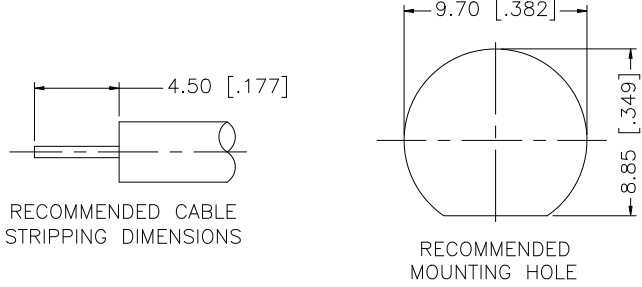

REV.	DATE	DESCRIPTION
NC	03/04/08	INITIAL RELEASE

DESCRIPTION	MATERIAL	FINISH	QTY	
8				
7				
6	INSULATOR	TEFLON	NATURAL	1
5	HEX NUT	BRASS	NICKEL	1
4	LOCK WASHER	BRASS	NICKEL	1
3	CONTACT PIN	BRASS	GOLD	1
2	INSULATOR	TEFLON	NATURAL	1
1	BODY	BRASS	NICKEL	1

UNLESS OTHERWISE SPECIFIED DIMENSIONS ARE IN MILLIMETERS. DIMENSIONS IN [] ARE IN INCHES AND FOR CUSTOMER REFERENCE ONLY.

UNLESS OTHERWISE SPECIFIED TOLERANCES FOR MILLIMETERS ARE:
0.5 - 8mm ± 0.20mm
8 - 30mm ± 0.40mm
30 - 120mm ± 0.50mm

UNLESS OTHERWISE SPECIFIED TOLERANCES FOR INCHES ARE:
.020 - .315 ± 0.007"
.315 - 1.180 ± 0.015"
1.180 - 4.724 ± 0.020"

DO NOT SCALE DRAWING

APPROVALS	DATE
DRAWN G.R.S.	03/04/08
CHECKED	
ISSUED	
SHEET 1 OF 1	
CAD FILE C:/122/122463RP-50.DWG	

<h1>Amphenol Connex</h1>			
PART DESCRIPTION			
TNC REVERSE POLARIZED BULKHEAD DIRECT SOLDER JACK (.085", .086" CABLE 50ohms)			
PART NO. 122463RP-50			
DWG. NO.	122463RP-50.DWG	REV.	NC
SIZE	A	SCALE	NA