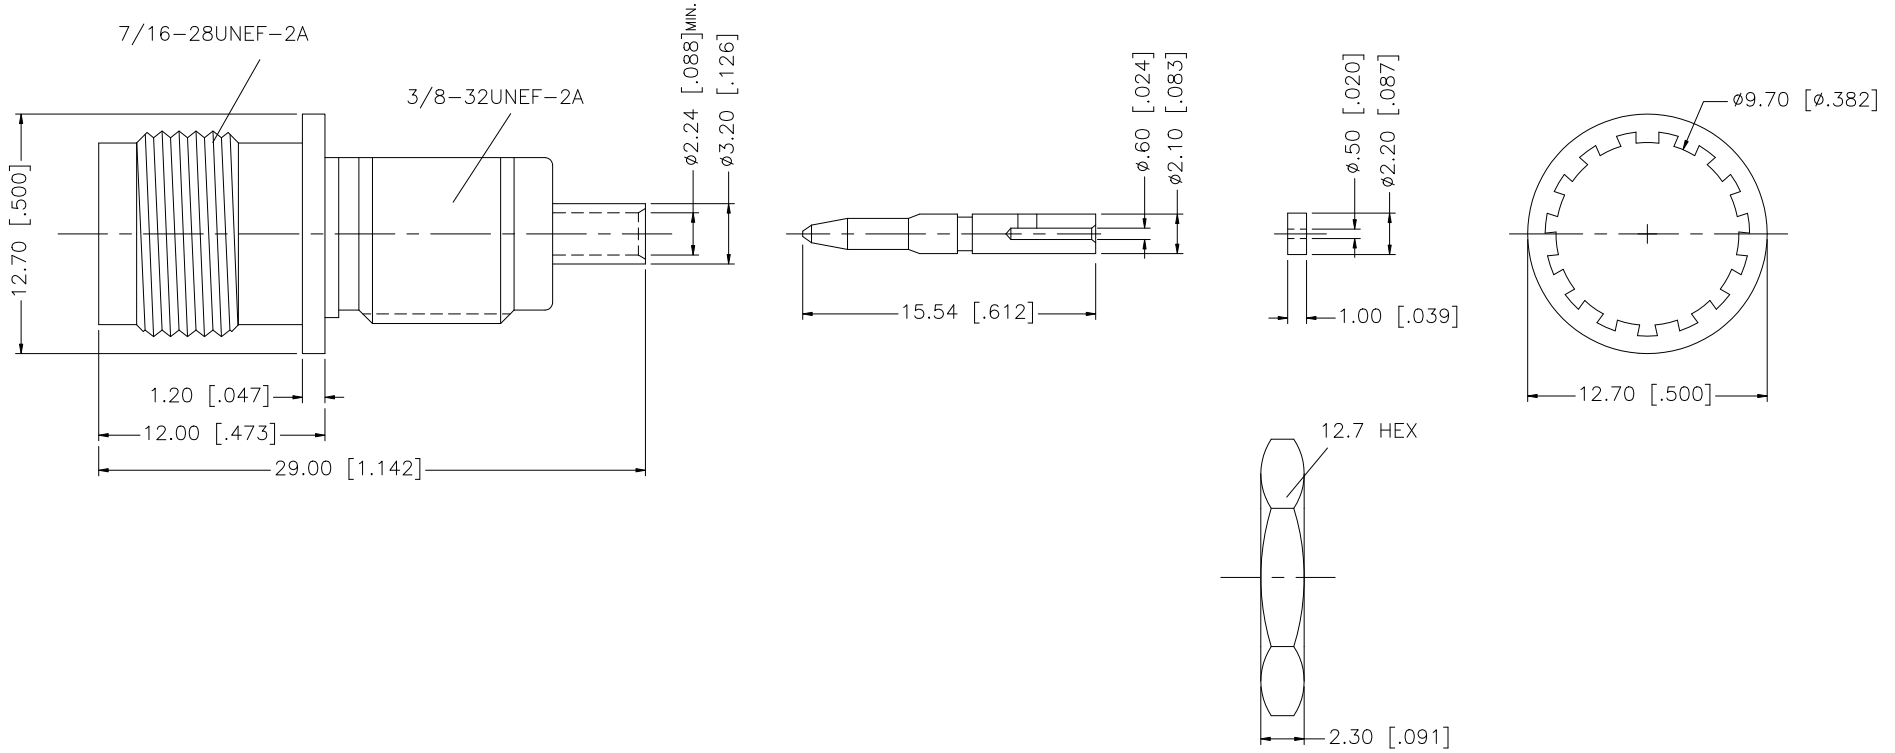

REV.	DATE	DESCRIPTION
NC	03/04/08	INITIAL RELEASE

DESCRIPTION	MATERIAL	FINISH	QTY	
8				
7				
6	INSULATOR	TEFLON	NATURAL	1
5	HEX NUT	BRASS	NICKEL	1
4	LOCK WASHER	BRASS	NICKEL	1
3	CONTACT PIN	BRASS	GOLD	1
2	INSULATOR	TEFLON	NATURAL	1
1	BODY	BRASS	NICKEL	1

UNLESS OTHERWISE SPECIFIED DIMENSIONS ARE IN MILLIMETERS. DIMENSIONS IN [] ARE IN INCHES AND FOR CUSTOMER REFERENCE ONLY.

UNLESS OTHERWISE SPECIFIED TOLERANCES FOR MILLIMETERS ARE:
0.5 - 8mm ± 0.20mm
8 - 30mm ± 0.40mm
30 - 120mm ± 0.50mm

UNLESS OTHERWISE SPECIFIED TOLERANCES FOR INCHES ARE:
.020 - .315 ± 0.007"
.315 - 1.180 ± 0.015"
1.180 - 4.724 ± 0.020"

DO NOT SCALE DRAWING

APPROVALS	DATE
DRAWN G.R.S.	03/04/08
CHECKED	
ISSUED	
SHEET 1 OF 1	
CAD FILE C:/122/122463RP-50.DWG	

<h1>Amphenol Connex</h1>			
PART DESCRIPTION			
TNC REVERSE POLARIZED BULKHEAD DIRECT SOLDER JACK (.085", .086" CABLE 50ohms)			
PART NO. 122463RP-50			
DWG. NO.	122463RP-50.DWG	REV.	NC
SIZE	A	SCALE	NA