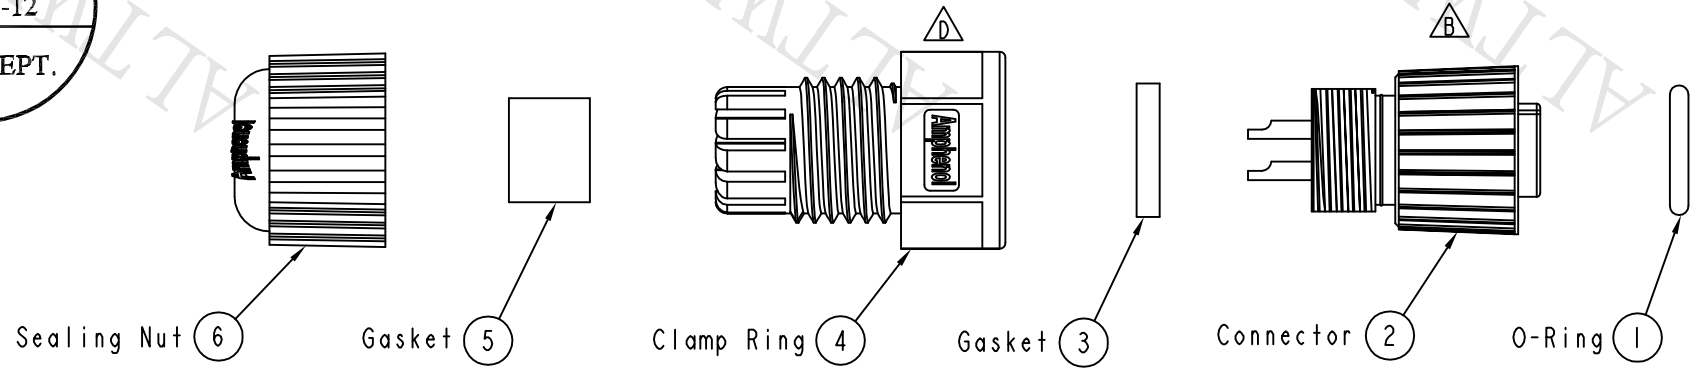

- Note:
- * Waterproof Rate: IP68
 - * Housing: Black, Nylon+GF
 - * Pin: Copper Alloy, Gold Plated
 - * Nut: Zinc Alloy, Nickel Plated
 - * Ring: Green, Viton
 - * Gasket: Black, EPDM
 - * Clamp Ring: Black, Nylon
 - * Sealing Nut: Black, Nylon
 - * Seals: Black, EPDM
 - * Seal For Cable OD: $\varnothing 4.5\text{mm} \sim \varnothing 6.5\text{mm}$

UNIT: mm		
TOLERANCE	.X ±0.25	
	.XX ±0.1	
	.XXX ±0.05	
ANGLES	±1°	

TITLE M12 B Code Assy Screw 4Pin F Conn F Pin			
SCALE 3:2	SIZE A4	SHEET 1 OF 1	
REV. D	WC-REV. A.6	QC: Inspection item	

Amphenol LTW
安費諾亮泰企業股份有限公司