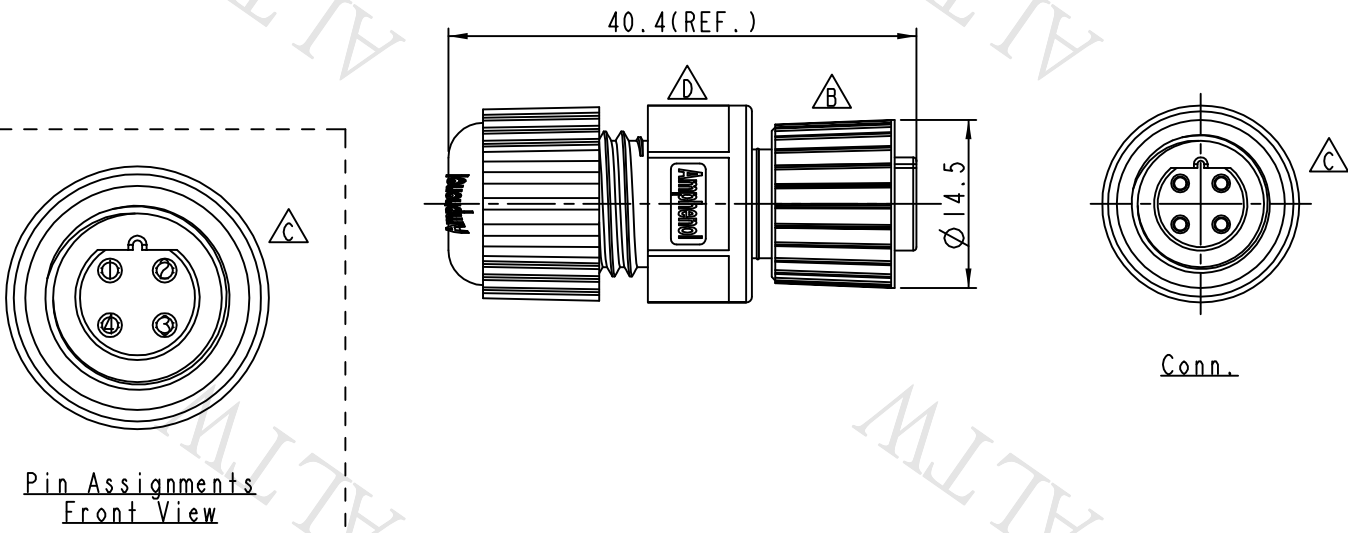

- Note:
- * Waterproof Rate: IP68
 - * Housing: Black, Nylon+GF
 - * Pin: Copper Alloy, Gold Plated
 - * Nut: Zinc Alloy, Nickel Plated
 - * Ring: Green, Viton
 - * Gasket: Black, EPDM
 - * Clamp Ring: Black, Nylon
 - * Sealing Nut: Black, Nylon
 - * Seals: Black, EPDM
 - * Seal For Cable OD: $\varnothing 4.5\text{mm} \sim \varnothing 6.5\text{mm}$

UNIT: mm		
TOLERANCE	.X ±0.25	
	.XX ±0.1	
	.XXX ±0.05	
ANGLES	±1°	

TITLE M12 B Code Assy Screw 4Pin F Conn F Pin			
SCALE 3:2	SIZE A4	SHEET 1 OF 1	
REV. D	WC-REV. A.6	QC: Inspection item	

Amphenol LTW
安費諾亮泰企業股份有限公司