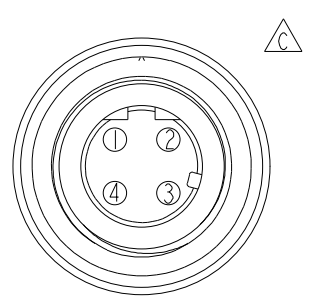

ALTW
CONFIDENTIAL
2014-05-08
R&D DEPT.

Pin Assignments
Front View

- Note:
- * Waterproof Rate: IP68
 - * Housing: Black, Nylon+GF
 - * Pin: Copper Alloy, Gold Plated
 - * Nut: Zinc Alloy, Nickel Plated
 - * Ring: Green, Viton
 - * Gasket: Black, EPDM
 - * Clamp Ring: Black, Nylon
 - * Sealing Nut: Black, Nylon
 - * Seals: Black, EPDM
 - * Seal For Cable OD: $\varnothing 4.5\text{mm} - \varnothing 6.5\text{mm}$

UNIT:mm 	TITLE M12 D Code Assy Screw 4Pin F Conn F Pin			Amphenol LTW 安費諾亮泰企業股份有限公司		ITEM NO	DRAWN BY	DATE
	SCALE	SIZE	SHEET			OF	12D-04BFFA-SL8001	Jinhai
	TOLERANCE .X ±0.25 .XX ±0.1 .XXX ±0.05 ANGLES ±1°	REV. D	WC-REV. A.6	SHEET 1 OF 1 QC: Inspection item	DWG NO 12D-04BFFA-SL8001	CHECKED BY Di-Lu	DATE 2014-05-08	APPROVED BY Jerry