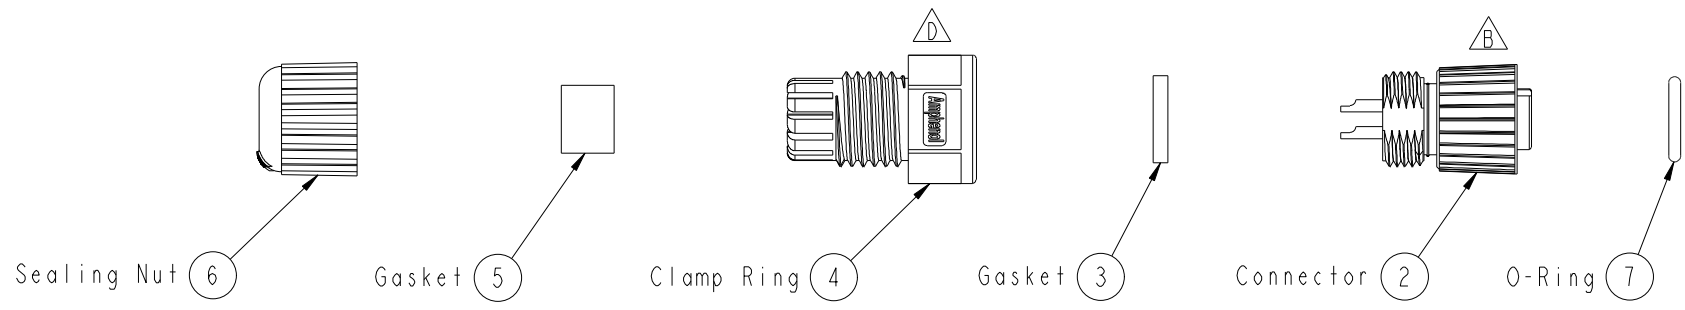

ALTW
CONFIDENTIAL
2014-05-08
R&D DEPT.

Pin Assignments
Front View

- Note:
- * Waterproof Rate: IP68
 - * Housing: Black, Nylon+GF
 - * Pin: Copper Alloy, Gold Plated
 - * Nut: Zinc Alloy, Nickel Plated
 - * Ring: Green, Viton
 - * Gasket: Black, EPDM
 - * Clamp Ring: Black, Nylon
 - * Sealing Nut: Black, Nylon
 - * Seals: Black, EPDM
 - * Seal For Cable OD: $\varnothing 4.5\text{mm} - \varnothing 6.5\text{mm}$

UNIT:mm 	TITLE M12 D Code Assy Screw 4Pin F Conn F Pin			Amphenol LTW 安費諾亮泰企業股份有限公司		ITEM NO	DRAWN BY	DATE
	SCALE	SIZE	SHEET			OF	12D-04BFFA-SL8001	Jinhai
	TOLERANCE .X ±0.25 .XX ±0.1 .XXX ±0.05 ANGLES ±1°	REV. D	WC-REV. A.6	SHEET 1 OF 1 QC: Inspection item	DWG NO 12D-04BFFA-SL8001	CHECKED BY Di-Lu	DATE 2014-05-08	APPROVED BY Jerry