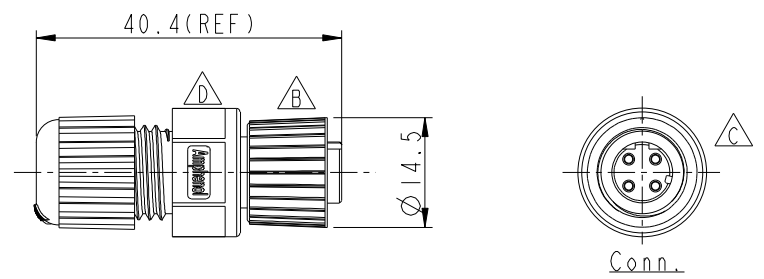

ALTW
CONFIDENTIAL
2014-05-08
R&D DEPT.

Pin Assignments
Front View

- Note:
- * Waterproof Rate: IP68
 - * Housing: Black, Nylon+GF
 - * Pin: Copper Alloy, Gold Plated
 - * Nut: Zinc Alloy, Nickel Plated
 - * Ring: Green, Viton
 - * Gasket: Black, EPDM
 - * Clamp Ring: Black, Nylon
 - * Sealing Nut: Black, Nylon
 - * Seals: Black, EPDM
 - * Seal For Cable OD: $\varnothing 4.5\text{mm} - \varnothing 6.5\text{mm}$

UNIT:mm 	TITLE M12 D Code Assy Screw 4Pin F Conn F Pin			Amphenol LTW 安費諾亮泰企業股份有限公司		ITEM NO	DRAWN BY	DATE
	SCALE	SIZE	SHEET			OF	12D-04BFFA-SL8001	Jinhai
	TOLERANCE .X ±0.25 .XX ±0.1 .XXX ±0.05 ANGLES ±1°	REV. D	WC-REV. A.6	SHEET 1 OF 1 QC: Inspection item	DWG NO 12D-04BFFA-SL8001	CHECKED BY Di-Lu	DATE 2014-05-08	APPROVED BY Jerry