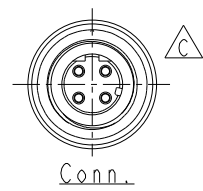

ALTW
CONFIDENTIAL
2014-05-08
R&D DEPT.

Pin Assignments
Front View

- Note:
- * Waterproof Rate: IP68
 - * Housing: Black, Nylon+GF
 - * Pin: Copper Alloy, Gold Plated
 - * Nut: Zinc Alloy, Nickel Plated
 - * Ring: Green, Viton
 - * Gasket: Black, EPDM
 - * Clamp Ring: Black, Nylon
 - * Sealing Nut: Black, Nylon
 - * Seals: Black, EPDM
 - * Seal For Cable OD: $\varnothing 4.5\text{mm} - \varnothing 6.5\text{mm}$

UNIT:mm 	TITLE M12 D Code Assy Screw 4Pin F Conn F Pin			Amphenol LTW 安費諾亮泰企業股份有限公司		ITEM NO	DRAWN BY	DATE
	SCALE	SIZE	SHEET			OF	12D-04BFFA-SL8001	Jinhai
	TOLERANCE .X ±0.25 .XX ±0.1 .XXX ±0.05 ANGLES ±1°	REV. D	WC-REV. A.6	SHEET 1 OF 1 QC: Inspection item	DWG NO 12D-04BFFA-SL8001	CHECKED BY Di-Lu	DATE 2014-05-08	APPROVED BY Jerry