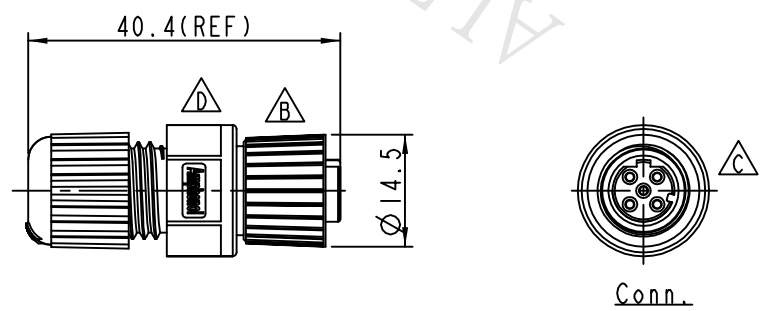

REV.	ECN NO.	DATE	SIGN	DESCRIPTION
B	LE3-6B0093	2006/11/09	Jerry	Remove the section & Change nut
C	LEN1340069	2013/04/18	Yulong	Update The Drawing
D	LEN1480602	2014/08/12	Rita	Update Logo

- Note:
- * Waterproof Rate: IP68
 - * Housing: Black, Nylon+GF
 - * Pin: Copper Alloy, Gold Plated
 - * Nut: Zinc Alloy, Nickel Plated
 - * Ring: Green, Viton
 - * Gasket: Black, EPDM
 - * Clamp Ring: Black, Nylon
 - * Sealing Nut: Black, Nylon
 - * Seals: Black, EPDM
 - * Seal For Cable OD: $\varnothing 4.5\text{mm} - \varnothing 6.5\text{mm}$

UNIT: mm	TITLE M12 D Code Assy Screw 5Pin F Conn F Pin			Amphenol LTW 安費諾亮泰企業股份有限公司	ITEM NO 12D-05BFFA-SL8001	DRAWN BY Rita	DATE 2014-08-12
	TOLERANCE .X ±0.25 .XX ±0.1 .XXX ±0.05 ANGLES ±1°	SCALE 1:1	SIZE A4		SHEET 1 OF 1	DWG NO 12D-05BFFA-SL8001	CHECKED BY Kris
	REV. D	WC-REV. A.5	☉: Inspection item		CUSTOMER ALTW	APPROVED BY Wenmao	DATE 2014-08-12