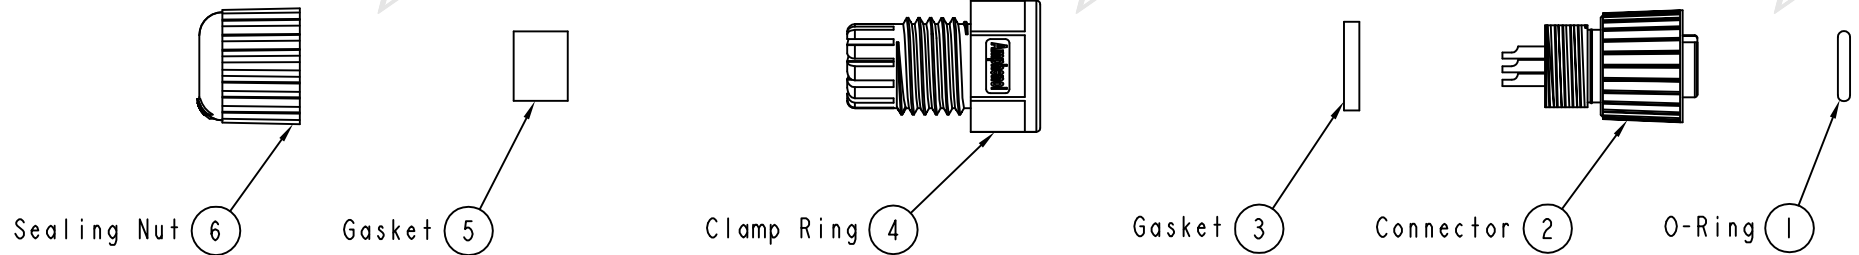

REV.	ECN NO.	DATE	SIGN	DESCRIPTION
B	LE3-6B0093	2006/11/09	Jerry	Remove the section & Change nut
C	LEN1340069	2013/04/18	Yulong	Update The Drawing
D	LEN1480602	2014/08/12	Rita	Update Logo

- Note:
- * Waterproof Rate: IP68
 - * Housing: Black, Nylon+GF
 - * Pin: Copper Alloy, Gold Plated
 - * Nut: Zinc Alloy, Nickel Plated
 - * Ring: Green, Viton
 - * Gasket: Black, EPDM
 - * Clamp Ring: Black, Nylon
 - * Sealing Nut: Black, Nylon
 - * Seals: Black, EPDM
 - * Seal For Cable OD: $\varnothing 4.5\text{mm} - \varnothing 6.5\text{mm}$

UNIT: mm	TITLE M12 D Code Assy Screw 5Pin F Conn F Pin			Amphenol LTW 安費諾亮泰企業股份有限公司	ITEM NO 12D-05BFFA-SL8001	DRAWN BY Rita	DATE 2014-08-12
	TOLERANCE .X ±0.25 .XX ±0.1 .XXX ±0.05 ANGLES ±1°	SCALE 1:1	SIZE A4		SHEET 1 OF 1	DWG NO 12D-05BFFA-SL8001	CHECKED BY Kris
	REV. D	WC-REV. A.5	☉: Inspection item		CUSTOMER ALTW	APPROVED BY Wenmao	DATE 2014-08-12