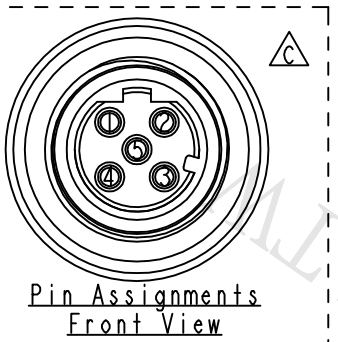

REV.	ECN NO.	DATE	SIGN	DESCRIPTION
B	LE3-6B0093	2006/11/09	Jerry	Remove the section & Change nut
C	LEN1340069	2013/04/18	Yulong	Update The Drawing
D	LEN1480602	2014/08/12	Rita	Update Logo

- Note:
- * Waterproof Rate: IP68
 - * Housing: Black, Nylon+GF
 - * Pin: Copper Alloy, Gold Plated
 - * Nut: Zinc Alloy, Nickel Plated
 - * Ring: Green, Viton
 - * Gasket: Black, EPDM
 - * Clamp Ring: Black, Nylon
 - * Sealing Nut: Black, Nylon
 - * Seals: Black, EPDM
 - * Seal For Cable OD: $\varnothing 4.5\text{mm} - \varnothing 6.5\text{mm}$

UNIT: mm	TITLE M12 D Code Assy Screw 5Pin F Conn F Pin			Amphenol LTW 安費諾亮泰企業股份有限公司	ITEM NO 12D-05BFFA-SL8001	DRAWN BY Rita	DATE 2014-08-12
	TOLERANCE .X ±0.25 .XX ±0.1 .XXX ±0.05 ANGLES ±1°	SCALE 1:1	SIZE A4		SHEET 1 OF 1	DWG NO 12D-05BFFA-SL8001	CHECKED BY Kris
	REV. D	WC-REV. A.5	☉: Inspection item		CUSTOMER ALTW	APPROVED BY Wenmao	DATE 2014-08-12