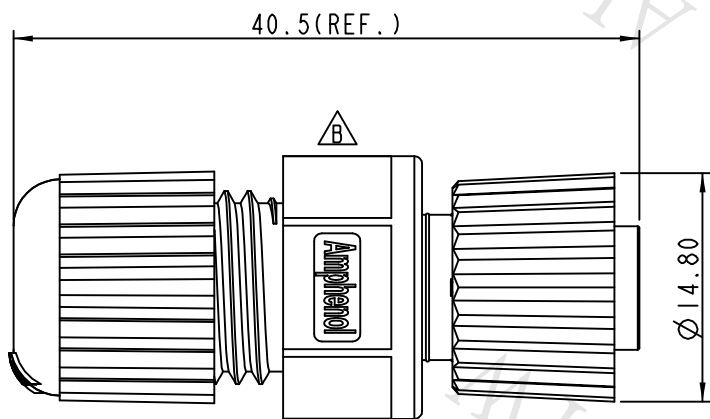

ALTW  
CONFIDENTIAL  
2014-08-12  
R&D DEPT.

REV.	ECN NO.	DATE	SIGN	DESCRIPTION
B	LEN1480604	2014/08/12	Rita	Update Logo

Pin Assignments  
Front View

Conn.

- Note:
- \*  $\varnothing$  Important Dimension To Check.
  - \* Waterproof Rate: IP68
  - \* Housing: Black, Nylon+GF
  - \* Pin: Copper Alloy, Gold Plated
  - \* Nut: Black, Nylon+GF
  - \* Ring: Green, Viton
  - \* Gasket: Black, EPDM
  - \* Clamp Ring: Black, Nylon
  - \* Sealing Nut: Black, Nylon
  - \* Seal: Black, EPDM
  - \* Seal For Cable OD:  $\varnothing 4.5\text{mm} - \varnothing 6.5\text{mm}$

UNIT: mm

TOLERANCE	
.X	±0.25
.XX	±0.1
.XXX	±0.05
ANGLES	±1°

TITLE M12 Conn, Assy Screw 3Pin F Conn. F Pin			
SCALE 2:1	SIZE A4	SHEET 1 OF 1	
REV. B	WC-REV. A.4	Ⓞ: Inspection item	

**Amphenol LTW**  
安費諾亮泰企業股份有限公司