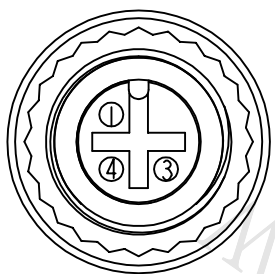

ALTW  
CONFIDENTIAL  
2014-08-12  
R&D DEPT.

REV.	ECN NO.	DATE	SIGN	DESCRIPTION
B	LEN1480604	2014/08/12	Rita	Update Logo

Pin Assignments  
Front View

Conn.

- Note:
- \*  $\varnothing$  Important Dimension To Check.
  - \* Waterproof Rate: IP68
  - \* Housing: Black, Nylon+GF
  - \* Pin: Copper Alloy, Gold Plated
  - \* Nut: Black, Nylon+GF
  - \* Ring: Green, Viton
  - \* Gasket: Black, EPDM
  - \* Clamp Ring: Black, Nylon
  - \* Sealing Nut: Black, Nylon
  - \* Seal: Black, EPDM
  - \* Seal For Cable OD:  $\varnothing 4.5\text{mm} - \varnothing 6.5\text{mm}$

UNIT: mm

TOLERANCE	
.X	±0.25
.XX	±0.1
.XXX	±0.05
ANGLES	±1°

TITLE M12 Conn, Assy Screw 3Pin F Conn. F Pin			
SCALE 2:1	SIZE A4	SHEET 1 OF 1	
REV. B	WC-REV. A.4	Ⓞ: Inspection item	

**Amphenol LTW**  
安費諾亮泰企業股份有限公司