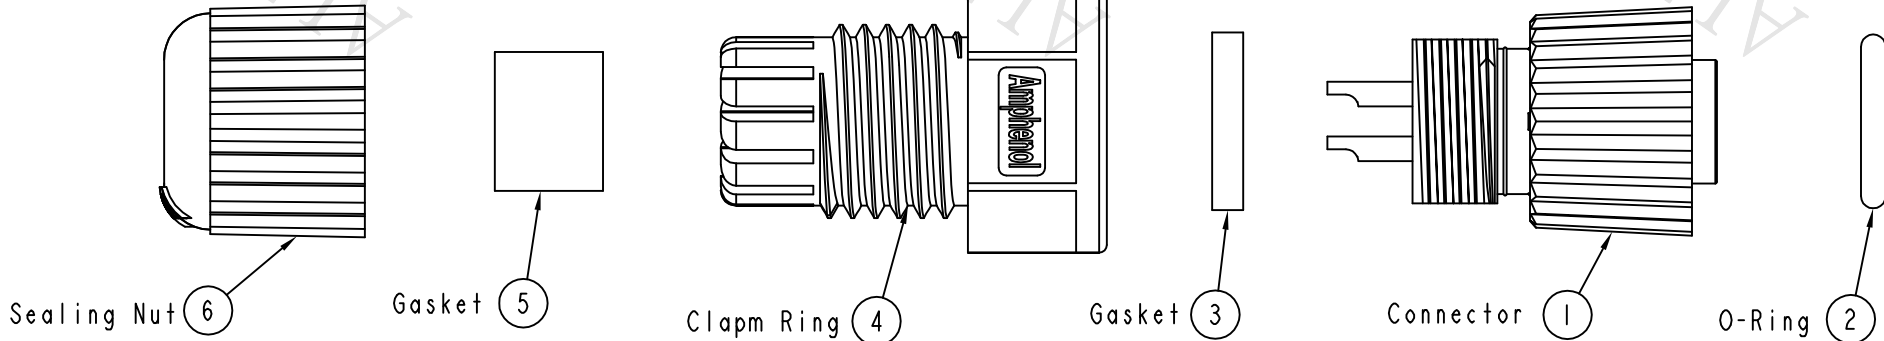

ALTW  
CONFIDENTIAL  
2014-08-12  
R&D DEPT.

REV.	ECN NO.	DATE	SIGN	DESCRIPTION
B	LEN1480604	2014/08/12	Rita	Update Logo

Pin Assignments  
Front View

Conn.

- Note:
- \*  $\varnothing$  Important Dimension To Check.
  - \* Waterproof Rate: IP68
  - \* Housing: Black, Nylon+GF
  - \* Pin: Copper Alloy, Gold Plated
  - \* Nut: Black, Nylon+GF
  - \* Ring: Green, Viton
  - \* Gasket: Black, EPDM
  - \* Clamp Ring: Black, Nylon
  - \* Sealing Nut: Black, Nylon
  - \* Seal: Black, EPDM
  - \* Seal For Cable OD:  $\varnothing 4.5\text{mm} - \varnothing 6.5\text{mm}$

UNIT: mm

TOLERANCE	
.X	±0.25
.XX	±0.1
.XXX	±0.05
ANGLES	±1°

TITLE M12 Conn, Assy Screw 3Pin F Conn. F Pin			
SCALE 2:1	SIZE A4	SHEET 1 OF 1	
REV. B	WC-REV. A.4	Ⓞ: Inspection item	

**Amphenol LTW**  
安費諾亮泰企業股份有限公司