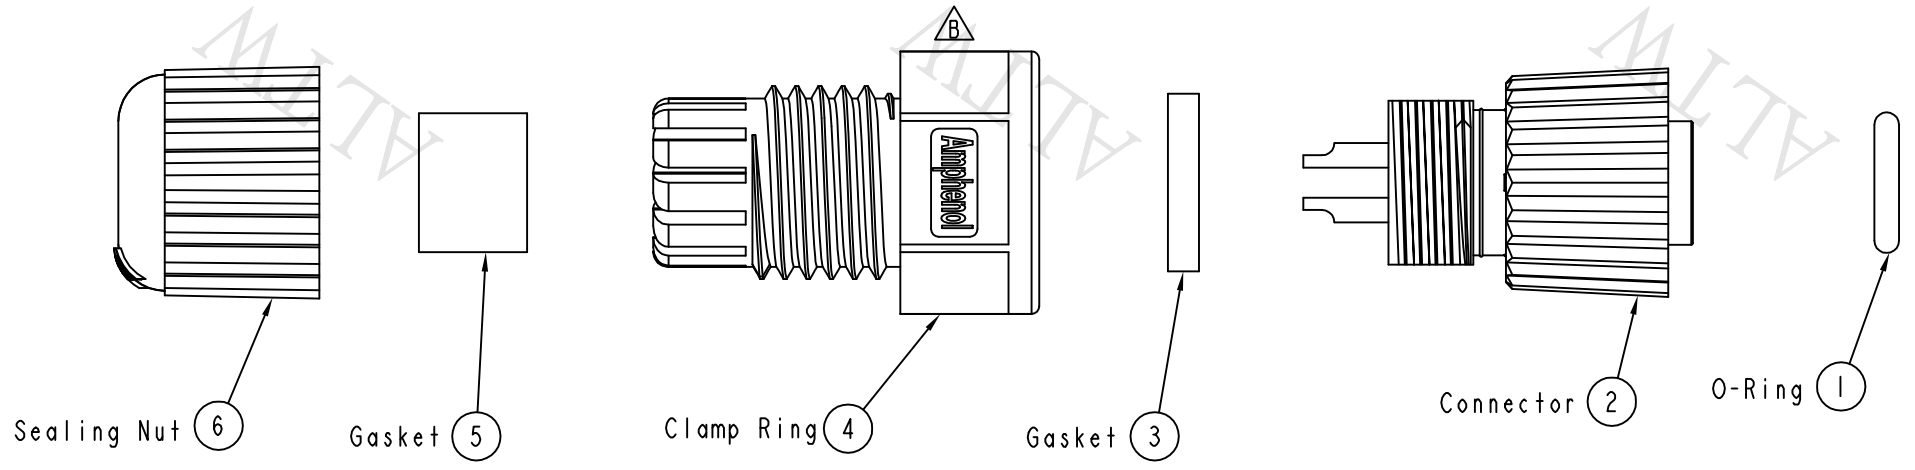

REV.	ECN NO.	DATE	SIGN	DESCRIPTION
B	LEN1480606	2014/08/12	Rita	Update Logo

- Note:
- * \varnothing Important Dimension To Check.
 - * Waterproof Rate: IP68
 - * Housing: Black, Nylon+GF
 - * Pin: Copper Alloy, Gold Plated
 - * Nut: Black, Nylon+GF
 - * Ring: Green, Viton
 - * Gasket: Black, EPDM
 - * Clamp Ring: Black, Nylon
 - * Sealing Nut: Black, Nylon
 - * Seal: Black, EPDM
 - * Seal For Cable OD: $\varnothing 4.5\text{mm} - \varnothing 6.5\text{mm}$

UNIT: mm		
TOLERANCE	.X ±0.25	.XX ±0.1
	.XXX ±0.05	ANGLES ±1°

TITLE M12 Conn, Assy Screw 4Pin F Conn. F Pin			
SCALE 1:1	SIZE A4	SHEET 1 OF 1	
REV. B	WC-REV. A.3	\varnothing : Inspection item	

Amphenol LTW
安費諾亮泰企業股份有限公司