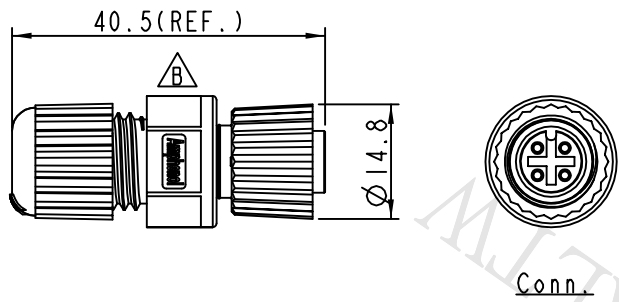

REV.	ECN NO.	DATE	SIGN	DESCRIPTION
B	LEN1480606	2014/08/12	Rita	Update Logo

- Note:
- * \varnothing Important Dimension To Check.
 - * Waterproof Rate: IP68
 - * Housing: Black, Nylon+GF
 - * Pin: Copper Alloy, Gold Plated
 - * Nut: Black, Nylon+GF
 - * Ring: Green, Viton
 - * Gasket: Black, EPDM
 - * Clamp Ring: Black, Nylon
 - * Sealing Nut: Black, Nylon
 - * Seal: Black, EPDM
 - * Seal For Cable OD: $\varnothing 4.5\text{mm} - \varnothing 6.5\text{mm}$

UNIT: mm		
TOLERANCE	.X ±0.25	.XX ±0.1
	.XXX ±0.05	ANGLES ±1°

TITLE M12 Conn, Assy Screw 4Pin F Conn. F Pin			
SCALE 1:1	SIZE A4	SHEET 1 OF 1	
REV. B	WC-REV. A.3	\varnothing : Inspection item	

Amphenol LTW
安費諾亮泰企業股份有限公司