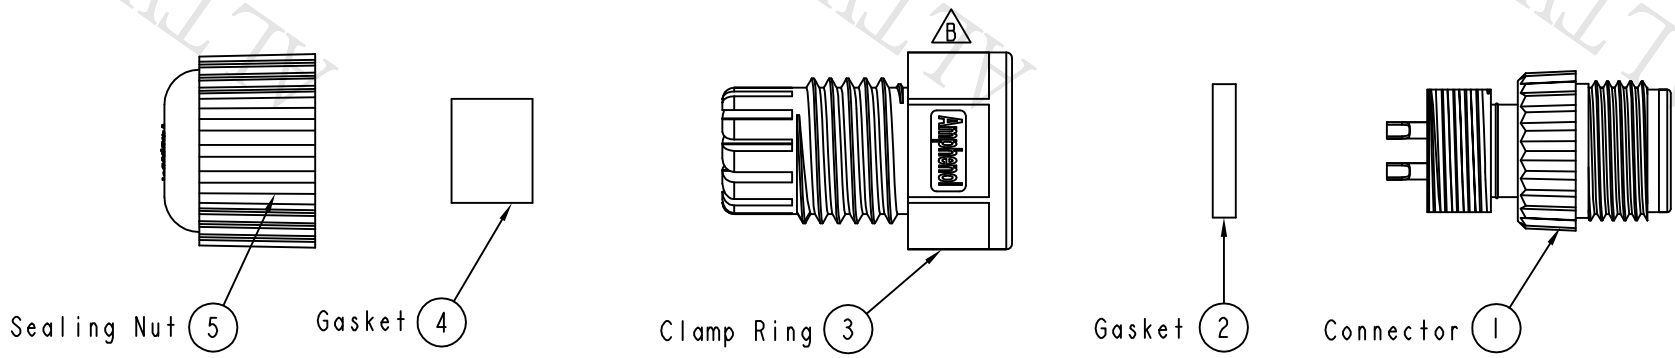

REV.	ECN NO.	DATE	SIGN	DESCRIPTION
B	LENI480607	2014/08/12	Rita	Update Logo

- Note:
- * \varnothing Important Dimension To Check.
 - * Waterproof Rate: IP68
 - * Housing: Black, Nylon+GF
 - * Pin: Copper Alloy, Gold Plated
 - * Nut: Black, Nylon+GF
 - * Gasket: Black, EPDM
 - * Clamp Ring: Black, Nylon
 - * Sealing Nut: Black, Nylon
 - * Seal: Black, EPDM
 - * Seal For Cable OD: \varnothing 4.5mm~ \varnothing 6.5mm

UNIT: mm		TITLE M12 Conn Assy Screw 4Pin M Conn M Pin			Amphenol LTW 安費諾亮泰企業股份有限公司	ITEM NO 12P-04BMMA-SL8001	DRAWN BY Rita	DATE 2014-08-12
		SCALE 3:2	SIZE A4	SHEET 1 OF 1		DWG NO 12P-04BMMA-SL8001	CHECKED BY Kris	DATE 2014-08-12
		REV. B	WC-REV. A.3	\varnothing : Inspection item		CUSTOMER ALTW	APPROVED BY Wenmao	DATE 2014-08-12
TOLERANCE .X ±0.25 .XX ±0.1 .XXX ±0.05 ANGLES ±1°		2	3	4	5	6	7	8