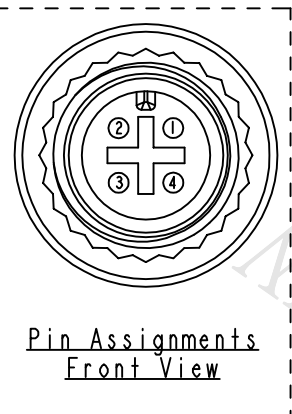

REV.	ECN NO.	DATE	SIGN	DESCRIPTION
B	LENI480607	2014/08/12	Rita	Update Logo

- Note:
- * \varnothing Important Dimension To Check.
 - * Waterproof Rate: IP68
 - * Housing: Black, Nylon+GF
 - * Pin: Copper Alloy, Gold Plated
 - * Nut: Black, Nylon+GF
 - * Gasket: Black, EPDM
 - * Clamp Ring: Black, Nylon
 - * Sealing Nut: Black, Nylon
 - * Seal: Black, EPDM
 - * Seal For Cable OD: \varnothing 4.5mm~ \varnothing 6.5mm

UNIT: mm		TITLE M12 Conn Assy Screw 4Pin M Conn M Pin			Amphenol LTW 安費諾亮泰企業股份有限公司	ITEM NO 12P-04BMMA-SL8001	DRAWN BY Rita	DATE 2014-08-12
		SCALE 3:2	SIZE A4	SHEET 1 OF 1		DWG NO 12P-04BMMA-SL8001	CHECKED BY Kris	DATE 2014-08-12
		REV. B	WC-REV. A.3	\varnothing : Inspection item		CUSTOMER ALTW	APPROVED BY Wenmao	DATE 2014-08-12
TOLERANCE .X ±0.25 .XX ±0.1 .XXX ±0.05 ANGLES ±1°		2	3	4	5	6	7	8