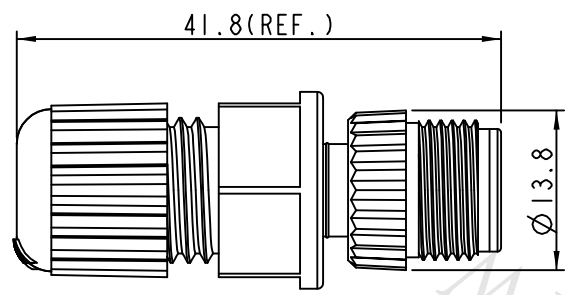

REV.	ECN NO.	DATE	SIGN	DESCRIPTION
B	LENI480607	2014/08/12	Rita	Update Logo

- Note:
- * \varnothing Important Dimension To Check.
 - * Waterproof Rate: IP68
 - * Housing: Black, Nylon+GF
 - * Pin: Copper Alloy, Gold Plated
 - * Nut: Black, Nylon+GF
 - * Gasket: Black, EPDM
 - * Clamp Ring: Black, Nylon
 - * Sealing Nut: Black, Nylon
 - * Seal: Black, EPDM
 - * Seal For Cable OD: \varnothing 4.5mm~ \varnothing 6.5mm

UNIT: mm		TITLE M12 Conn Assy Screw 4Pin M Conn M Pin			Amphenol LTW 安費諾亮泰企業股份有限公司	ITEM NO 12P-04BMMA-SL8001	DRAWN BY Rita	DATE 2014-08-12
		SCALE 3:2	SIZE A4	SHEET 1 OF 1		DWG NO 12P-04BMMA-SL8001	CHECKED BY Kris	DATE 2014-08-12
		REV. B	WC-REV. A.3	\varnothing : Inspection item		CUSTOMER ALTW	APPROVED BY Wenmao	DATE 2014-08-12
TOLERANCE .X ±0.25 .XX ±0.1 .XXX ±0.05 ANGLES ±1°		2	3	4	5	6	7	8