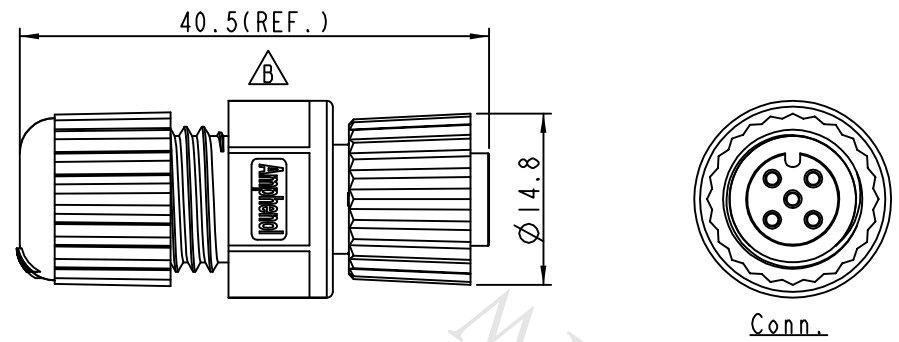

REV.	ECN NO.	DATE	SIGN	DESCRIPTION
B	LEN1480608	2014/08/12	Rita	Update Logo

ALTW  
CONFIDENTIAL  
2014-08-12  
R&D DEPT.

- Note:
- \*  $\text{Ⓢ}$  Important Dimension To Check.
  - \* Waterproof Rate: IP68
  - \* Housing: Black, Nylon+GF
  - \* Pin: Copper Alloy, Gold Plated
  - \* Nut: Black, Nylon+GF
  - \* Ring: Green, Viton
  - \* Gasket: Black, EPDM
  - \* Clamp Ring: Black, Nylon
  - \* Sealing Nut: Black, Nylon
  - \* Seal: Black, EPDM
  - \* Seal For Cable OD:  $\text{Ø}4.5\text{mm} \sim \text{Ø}6.5\text{mm}$

UNIT: mm

TOLERANCE	
.X	±0.25
.XX	±0.1
.XXX	±0.05
ANGLES	±1°

TITLE M12 Conn, Assy Screw 5Pin F Conn. F Pin			
SCALE	SIZE	SHEET	OF
3:2	A4	1	1
REV.	WC-REV.	$\text{Ⓢ}$ : Inspection item	
B	A.3		

**Amphenol LTW**  
安費諾亮泰企業股份有限公司