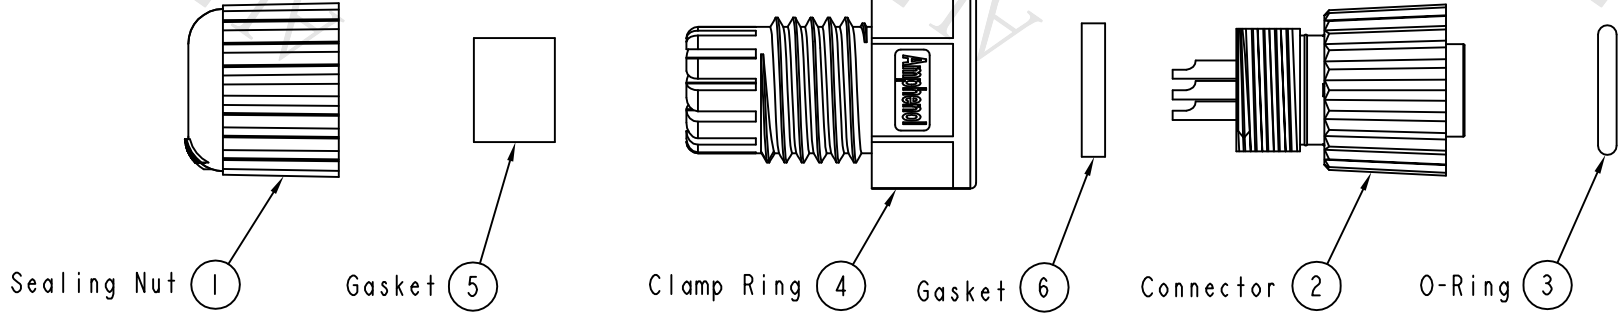

REV.	ECN NO.	DATE	SIGN	DESCRIPTION
B	LEN1480608	2014/08/12	Rita	Update Logo

ALTW  
CONFIDENTIAL  
2014-08-12  
R&D DEPT.

- Note:
- \*  $\text{Ⓢ}$  Important Dimension To Check.
  - \* Waterproof Rate: IP68
  - \* Housing: Black, Nylon+GF
  - \* Pin: Copper Alloy, Gold Plated
  - \* Nut: Black, Nylon+GF
  - \* Ring: Green, Viton
  - \* Gasket: Black, EPDM
  - \* Clamp Ring: Black, Nylon
  - \* Sealing Nut: Black, Nylon
  - \* Seal: Black, EPDM
  - \* Seal For Cable OD:  $\text{Ø}4.5\text{mm} \sim \text{Ø}6.5\text{mm}$

UNIT: mm

TOLERANCE	
.X	±0.25
.XX	±0.1
.XXX	±0.05
ANGLES	±1°

TITLE M12 Conn, Assy Screw 5Pin F Conn. F Pin			
SCALE	SIZE	SHEET	OF
3:2	A4	1	1
REV.	WC-REV.	$\text{Ⓢ}$ : Inspection item	
B	A.3		

**Amphenol LTW**  
安費諾亮泰企業股份有限公司