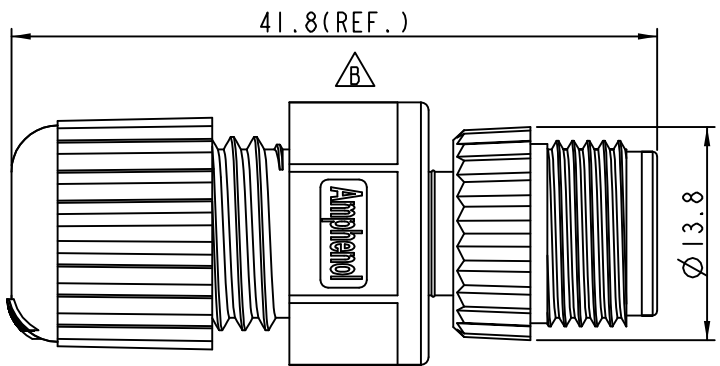

REV.	ECN NO.	DATE	SIGN	DESCRIPTION
B	LENI480613	2014/08/12	Rita	Update Logo

Sealing Nut (5)

Gasket (4)

Clamp Ring (3)

Gasket (2)

Connector (1)

Pin Assignments Front View

Conn.

- Note:
- \*  $\varnothing$  Important Dimension To Check.
  - \* Waterproof Rate: IP68
  - \* Housing: Black, Nylon+GF
  - \* Pin: Copper Alloy, Gold Plated
  - \* Nut: Black, Nylon+GF
  - \* Gasket: Black, EPDM
  - \* Clamp Ring: Black, Nylon
  - \* Sealing Nut: Black, Nylon
  - \* Seals: Black, EPDM
  - \* Seal For Cable OD:  $\varnothing$ 4.5mm~ $\varnothing$ 6.5mm

UNIT: mm	
TOLERANCE	
.X	±0.25
.XX	±0.1
.XXX	±0.05
ANGLES	±1°

TITLE M12 Conn Assy Screw 8Pin M Conn M Pin			
SCALE 2:1	SIZE A4	SHEET 1 OF 1	
REV. B	WC-REV. A.3	$\varnothing$ : Inspection item	

**Amphenol LTW**  
安費諾亮泰企業股份有限公司