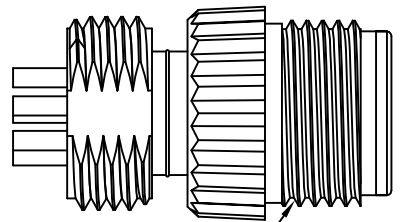

REV.	ECN NO.	DATE	SIGN	DESCRIPTION
B	LENI480613	2014/08/12	Rita	Update Logo

Sealing Nut (5)

Gasket (4)

Clamp Ring (3)

Gasket (2)

Connector (1)

Pin Assignments Front View

Conn.

- Note:
- \*  $\varnothing$  Important Dimension To Check.
  - \* Waterproof Rate: IP68
  - \* Housing: Black, Nylon+GF
  - \* Pin: Copper Alloy, Gold Plated
  - \* Nut: Black, Nylon+GF
  - \* Gasket: Black, EPDM
  - \* Clamp Ring: Black, Nylon
  - \* Sealing Nut: Black, Nylon
  - \* Seals: Black, EPDM
  - \* Seal For Cable OD:  $\varnothing$ 4.5mm~ $\varnothing$ 6.5mm

UNIT: mm	
TOLERANCE	
.X	±0.25
.XX	±0.1
.XXX	±0.05
ANGLES	±1°

TITLE M12 Conn Assy Screw 8Pin M Conn M Pin			
SCALE 2:1	SIZE A4	SHEET 1 OF 1	
REV. B	WC-REV. A.3	$\varnothing$ : Inspection item	

**Amphenol LTW**  
安費諾亮泰企業股份有限公司