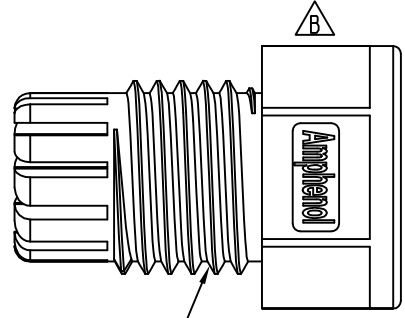

REV.	ECN NO.	DATE	SIGN	DESCRIPTION
B	LENI480613	2014/08/12	Rita	Update Logo

Sealing Nut (5)

Gasket (4)

Clamp Ring (3)

Gasket (2)

Connector (1)

Pin Assignments Front View

Conn.

- Note:
- \*  $\varnothing$  Important Dimension To Check.
  - \* Waterproof Rate: IP68
  - \* Housing: Black, Nylon+GF
  - \* Pin: Copper Alloy, Gold Plated
  - \* Nut: Black, Nylon+GF
  - \* Gasket: Black, EPDM
  - \* Clamp Ring: Black, Nylon
  - \* Sealing Nut: Black, Nylon
  - \* Seals: Black, EPDM
  - \* Seal For Cable OD:  $\varnothing$ 4.5mm~ $\varnothing$ 6.5mm

UNIT: mm	
TOLERANCE	
.X	±0.25
.XX	±0.1
.XXX	±0.05
ANGLES	±1°

TITLE M12 Conn Assy Screw 8Pin M Conn M Pin			
SCALE 2:1	SIZE A4	SHEET 1 OF 1	
REV. B	WC-REV. A.3	$\varnothing$ : Inspection item	

**Amphenol LTW**  
安費諾亮泰企業股份有限公司