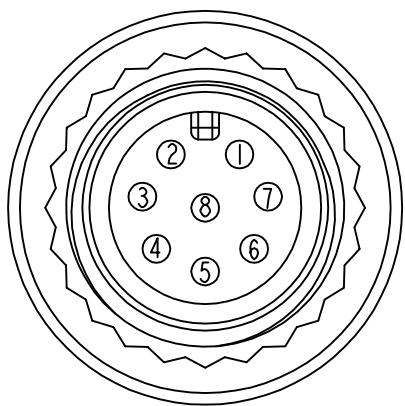

REV.	ECN NO.	DATE	SIGN	DESCRIPTION
B	LENI480613	2014/08/12	Rita	Update Logo

Sealing Nut (5)

Gasket (4)

Clamp Ring (3)

Gasket (2)

Connector (1)

Pin Assignments Front View

Conn.

- Note:
- \*  $\varnothing$  Important Dimension To Check.
  - \* Waterproof Rate: IP68
  - \* Housing: Black, Nylon+GF
  - \* Pin: Copper Alloy, Gold Plated
  - \* Nut: Black, Nylon+GF
  - \* Gasket: Black, EPDM
  - \* Clamp Ring: Black, Nylon
  - \* Sealing Nut: Black, Nylon
  - \* Seals: Black, EPDM
  - \* Seal For Cable OD:  $\varnothing$ 4.5mm~ $\varnothing$ 6.5mm

UNIT: mm	
TOLERANCE	
.X	±0.25
.XX	±0.1
.XXX	±0.05
ANGLES	±1°

TITLE M12 Conn Assy Screw 8Pin M Conn M Pin			
SCALE 2:1	SIZE A4	SHEET 1 OF 1	
REV. B	WC-REV. A.3	$\varnothing$ : Inspection item	

**Amphenol LTW**  
安費諾亮泰企業股份有限公司