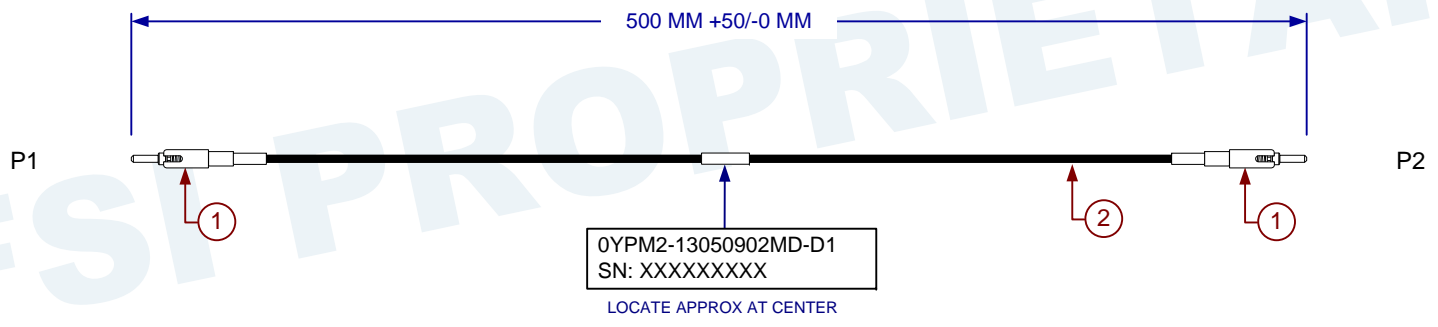

NOTES:

- 1) LABELS ARE M23053/5 ,WHITE. ACCEPTABLE SUBSTITUTION IS DAT-38-292 OR TRANSVINYL (DAT-63-292-2.5).
- 2) TERMINUS ENFACE REQUIREMENTS SHALL MEET GR-326 AND IEC 61300-3-35.
- 3) MAX IL @ 850 nm SHALL BE 0.5 dB PER CONNECTION.

REVISION HISTORY - ALL SHEETS ARE AT THE SAME REVISION			
REV	DESCRIPTION	DATE	APPROVED
-	INITIAL RELEASE	2017/11/13	

3	AFSI-PRE T BOX	BOX, SMALL FIBER CABLE 10X10X2 W/AFSI GRAPHICS	1
2	S012T-01-62X	CABLE, SIMPLEX FIBER, 62.5/125	2 FEET
1	M801-MS1N	ARINC 801 TERMINI, MM127, NON-PULL PROOF	2
ITEM NO.	PART NO.	DESCRIPTION	QTY/ LENGTH

MATERIAL:		DFTR/Designer: C. Hoang 2017/10/23	Amphenol FSI
		Check By: B. Waite 2017/10/24	
		Manufacturing: B. Waite 2017/10/24	
		Market Manager/PLM: Q. Abraham 2017/10/25	
DRILLED HOLE DIAMETER TOLERANCE		Configuration Management: L. Brown 2017/11/13	TITLE: ARINC PIN TO PIN PATCHCORD, MM,62.5/125um
DO NOT SCALE DRAWING UNLESS OTHERWISE SPECIFIED DIMENSIONS ARE IN INCHES TOL ON ANGLES ±3° 1 PL ±.1 2 PL ±.02 3 PL ±.010 INTERPRET DIM AND TOL PER ASME 14.5M-1994		This Document contains proprietary information and such information is prohibited from disclosure to others, publication or duplication in whole or in part without written permission from Amphenol Fiber Systems International. Copyright © 2017 Amphenol Fiber Systems International. Non published work. All rights reserved.	SIZE A
NEXT ASSY	USED ON	CAGE CODE 0YPM2	DWG NO 13050902MD-D1
APPLICATION		SCALE: NONE	REV -
		SHEET 1 OF 1	