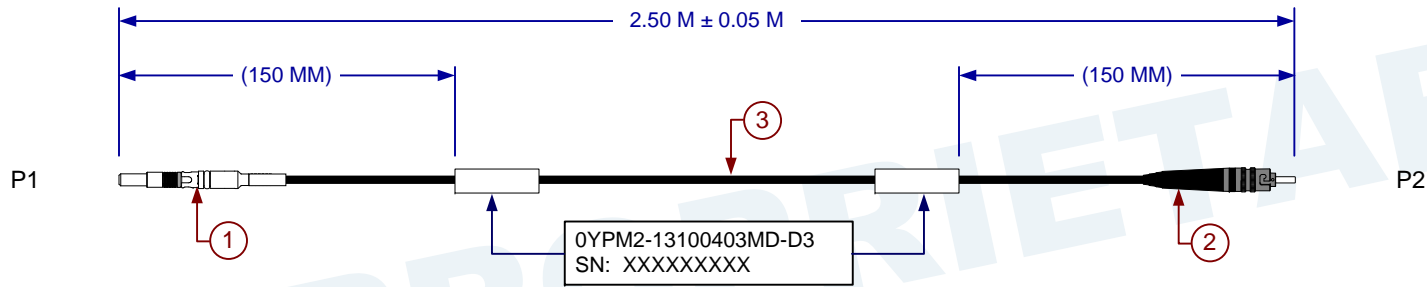

NOTES:

- 1) LABELS ARE M23053/5 ,WHITE. ACCEPTABLE SUBSTITUTION IS DAT-38-292 OR TRANSVINYL (DAT-63-292-2.5).
- 2) TERMINUS ENFACE REQUIREMENTS SHALL MEET GR-326 AND IEC 61300-3-35.
- 3) MAX IL @ 1310 nm SHALL BE 0.5 dB PER CONNECTION.

REVISION HISTORY - ALL SHEETS ARE AT THE SAME REVISION			
REV	DESCRIPTION	DATE	APPROVED
-	INITIAL RELEASE	2017/11/13	

AFSI PROPRIETARY

4	AFSI-PRE T BOX	BOX, SMALL FIBER CABLE 10X10X2 W/AFSI GRAPHICS	1
3	M85045/16-02	SIMPLEX CABLE, MIL-SPEC SHIPBRD, SM, 8.3/125, YELLOW	8.6 FEET
2	MSTC2000	ST,CONNECTOR,SM 126UM(MIL-SPEC)	1
1	M29504/14-4141C	QPL PIN TERM, SM, 126UM,+CRIMP SYMBOLIZED 4141	1
ITEM NO.	PART NO.	DESCRIPTION	QTY/ LENGTH

MATERIAL:		DFTR/Designer: C. Hoang 2017/10/20					
		Check By: B. Waite 2017/10/24					
		Manufacturing: B. Waite 2017/10/24					
		Market Manager/PLM: Q. Abraham 2017/10/25					
		Configuration Management: L. Brown 2017/11/13	TITLE: SIMPLEX /14 TERMINI TO MIL ST ASSEMBLY, SM				
DRILLED HOLE DIAMETER TOLERANCE Ø.000 TO Ø.125 ^{+0.001} / _{-.001} Ø.251 TO Ø.500 ^{+0.002} / _{-.002} Ø.126 TO Ø.250 ^{+0.002} / _{-.002} Ø.501 TO Ø.750 ^{+0.003} / _{-.003}		DO NOT SCALE DRAWING UNLESS OTHERWISE SPECIFIED DIMENSIONS ARE IN INCHES TOL ON ANGLES ±3° 1 PL ±.1 2 PL ±.02 3 PL ±.010 INTERPRET DIM AND TOL PER ASME 14.2M-1994					
NEXT ASSY	USED ON	This Document contains proprietary information and such information is prohibited from disclosure to others, publication or duplication in whole or in part without written permission from Amphenol Fiber Systems International. Copyright © 2017 Amphenol Fiber Systems International. Non published work. All rights reserved.		SIZE A	CAGE CODE 0YPM2	DWG NO 13100403MD-D3	REV -
APPLICATION		SCALE: NONE		SHEET 1 OF 1			