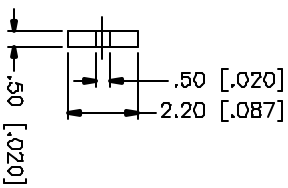

REV.	DATE	DESCRIPTION
NC	05/16/05	INITIAL RELEASE

REV.	DATE	DESCRIPTION
8		
7		
6		
5		
4		
3		
2		
1		

DESCRIPTION	MATERIAL	FINISH	QTY
GASKET	SILICONE	RED	1
CONTACT PIN	BRASS	GOLD	1
INSULATOR	TEFLON	NATURAL	1
BODY	BRASS	GOLD	1

UNLESS OTHERWISE SPECIFIED, DIMENSIONS ARE IN MILLIMETERS. DIMENSIONS IN [ ] ARE IN INCHES AND FOR CUSTOMER REFERENCE ONLY.
UNLESS OTHERWISE SPECIFIED, DIMENSIONS FOR MILLIMETERS ARE: 0.5 - 8mm ± 0.20mm 9 - 30mm ± 0.40mm 30 - 120mm ± 0.50mm
UNLESS OTHERWISE SPECIFIED, DIMENSIONS FOR INCHES ARE: .020 - .315 ± 0.007" .315 - 1.180 ± 0.016" 1.180 - 4.724 ± 0.020"
DO NOT SCALE DRAWING

APPROVALS	DATE
DRAWN G.R.S.	05/16/05
CHECKED	
DESIGNED	
SHEET 1 OF 1	

PART DESCRIPTION	DWG. NO.	REV.	NC	SIZE	SCALE
<b>Amphenol Connex</b> SMA REVERSE POLARITY SEMI-RIGID PLUG (FOR .085" , .086" CABLE)	132101RP.DWG			A	NA
PART NO.	132101RP				
CDW FILE	C:/132/132101RP.DWG				