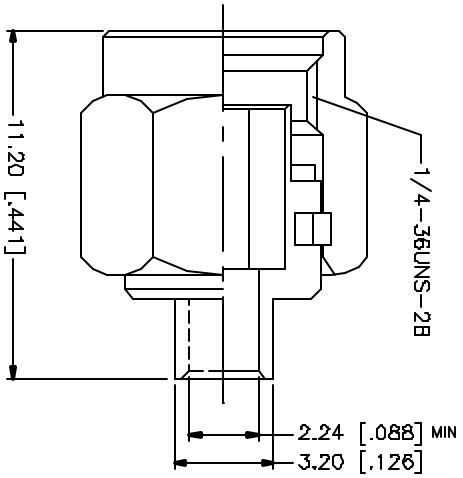

REV.	DATE	DESCRIPTION
NC	05/16/05	INITIAL RELEASE

REV.	DATE	DESCRIPTION
8		
7		
6		
5		
4		
3		
2		
1		

DESCRIPTION	MATERIAL	FINISH	QTY
GASKET	SILICONE	RED	1
CONTACT PIN	BRASS	GOLD	1
INSULATOR	TEFLON	NATURAL	1
BODY	BRASS	GOLD	1

UNLESS OTHERWISE SPECIFIED, DIMENSIONS ARE IN MILLIMETERS. DIMENSIONS IN [ ] ARE IN INCHES AND FOR CUSTOMER REFERENCE ONLY.
UNLESS OTHERWISE SPECIFIED, DIMENSIONS FOR MILLIMETERS ARE: 0.5 - 8mm ± 0.20mm 9 - 30mm ± 0.40mm 30 - 120mm ± 0.50mm
UNLESS OTHERWISE SPECIFIED, DIMENSIONS FOR INCHES ARE: .020 - .315 ± 0.007" .315 - 1.180 ± 0.016" 1.180 - 4.724 ± 0.020"
DO NOT SCALE DRAWING

APPROVALS	DATE
DRAWN G.R.S.	05/16/05
CHECKED	
DESIGNED	
SHEET 1 OF 1	

PART DESCRIPTION	DWG. NO.	REV.	NC	SIZE	SCALE
<b>Amphenol Connex</b> SMA REVERSE POLARITY SEMI-RIGID PLUG (FOR .085" , .086" CABLE)	132101RP.DWG			A	NA
PART NO.	132101RP				
CDW FILE	C:/132/132101RP.DWG				