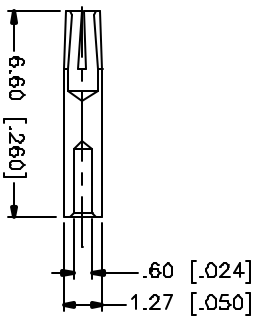

REV.	DATE	DESCRIPTION
NC	05/16/05	INITIAL RELEASE

REV.	DATE	DESCRIPTION
8		
7		
6		
5		
4		
3		
2		
1		

DESCRIPTION	MATERIAL	FINISH	QTY
GASKET	SILICONE	RED	1
CONTACT PIN	BRASS	GOLD	1
INSULATOR	TEFLON	NATURAL	1
BODY	BRASS	GOLD	1

UNLESS OTHERWISE SPECIFIED, DIMENSIONS ARE IN MILLIMETERS. DIMENSIONS IN [ ] ARE IN INCHES AND FOR CUSTOMER REFERENCE ONLY.
UNLESS OTHERWISE SPECIFIED, DIMENSIONS FOR MILLIMETERS ARE: 0.5 - 8mm ± 0.20mm 9 - 30mm ± 0.40mm 30 - 120mm ± 0.50mm
UNLESS OTHERWISE SPECIFIED, DIMENSIONS FOR INCHES ARE: .020 - .315 ± 0.007" .315 - 1.180 ± 0.016" 1.180 - 4.724 ± 0.020"
DO NOT SCALE DRAWING

APPROVALS	DATE
DRAWN G.R.S.	05/16/05
CHECKED	
DESIGNED	
SHEET 1 OF 1	

PART DESCRIPTION	DWG. NO.	REV.	NC	SIZE	SCALE
<b>Amphenol Connex</b> SMA REVERSE POLARITY SEMI-RIGID PLUG (FOR .085" , .086" CABLE)	132101RP.DWG			A	NA
PART NO.	132101RP				
CDW FILE	C:/132/132101RP.DWG				