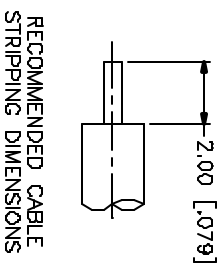

REV.	DATE	DESCRIPTION
NC	05/16/05	INITIAL RELEASE

REV.	DATE	DESCRIPTION
8		
7		
6		
5		
4		
3		
2		
1		

DESCRIPTION	MATERIAL	FINISH	QTY
GASKET	SILICONE	RED	1
CONTACT PIN	BRASS	GOLD	1
INSULATOR	TEFLON	NATURAL	1
BODY	BRASS	GOLD	1

UNLESS OTHERWISE SPECIFIED, DIMENSIONS ARE IN MILLIMETERS. DIMENSIONS IN [ ] ARE IN INCHES AND FOR CUSTOMER REFERENCE ONLY.
UNLESS OTHERWISE SPECIFIED, DIMENSIONS FOR MILLIMETERS ARE: 0.5 - 8mm ± 0.20mm 9 - 30mm ± 0.40mm 30 - 120mm ± 0.50mm
UNLESS OTHERWISE SPECIFIED, DIMENSIONS FOR INCHES ARE: .020 - .315 ± 0.007" .315 - 1.180 ± 0.016" 1.180 - 4.724 ± 0.020"
DO NOT SCALE DRAWING

APPROVALS	DATE
DRAWN G.R.S.	05/16/05
CHECKED	
DESIGNED	
SHEET 1 OF 1	

PART DESCRIPTION	DWG. NO.	REV.	NC	SIZE	SCALE
<b>Amphenol Connex</b> SMA REVERSE POLARITY SEMI-RIGID PLUG (FOR .085" , .086" CABLE)	132101RP.DWG			A	NA
PART NO.	132101RP				
CDW FILE	C:/132/132101RP.DWG				