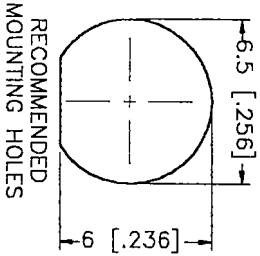

REV.	DATE	DESCRIPTION
NC	09/01/98	INITIAL RELEASE

RECOMMENDED MOUNTING HOLES

RECOMMENDED CABLE STRIPPING DIM'S

DESCRIPTION	MATERIAL	FINISH	UNLESS OTHERWISE SPECIFIED DIMENSIONS ARE IN MILLIMETERS FOR CUSTOMER REFERENCE ONLY	APPROVALS	DATE	TITLE
1 BODY	BRASS	GOLD	UNLESS OTHERWISE SPECIFIED DIMENSIONS ARE IN MILLIMETERS FOR CUSTOMER REFERENCE ONLY UNLESS OTHERWISE SPECIFIED TOLERANCES FOR MILLIMETERS ARE: 0.5-8 = ± 0.2 8-30 = ± 0.4 30-120 = ± 0.6 120-315 = ± 1 315-1000 = ± 1.6 1000-2000 = ± 2.4	DRAWN	09/01/98	SMA BULKHEAD CRIMP JACK REVERSE POLARIZED(FOR RG-58C, 58/U CABLE)
2 INSULATOR	TEFLON	NATURAL		CHECKED	G.R.S.	
3 CONTACT PIN	BER. COPPER	GOLD		ISSUED		
4 FERRULE	COPPER	GOLD				
5 LOCK WASHER	BRASS	GOLD				
6 HEX NUT	BRASS	GOLD				
7						
8						

SCALE	NA	PART NO.	132118-RP	SHEET	1 OF 1
-------	----	----------	-----------	-------	--------

X-ON Electronics

Largest Supplier of Electrical and Electronic Components

Click to view similar products for [RF Connectors / Coaxial Connectors](#) category: