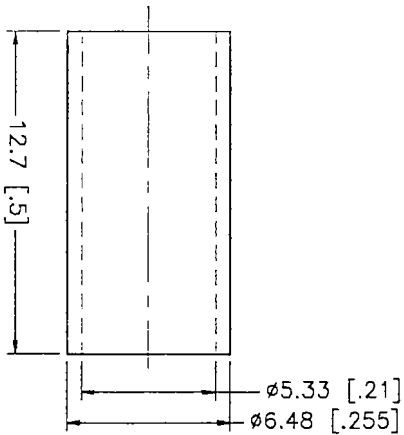

REV.	DATE	DESCRIPTION
NC	09/01/98	INITIAL RELEASE

RECOMMENDED MOUNTING HOLES

RECOMMENDED CABLE STRIPPING DIM'S

DESCRIPTION	MATERIAL	FINISH	UNLESS OTHERWISE SPECIFIED DIMENSIONS ARE IN MILLIMETERS FOR CUSTOMER REFERENCE ONLY	APPROVALS	DATE	TITLE
1 BODY	BRASS	GOLD	UNLESS OTHERWISE SPECIFIED DIMENSIONS ARE IN MILLIMETERS FOR CUSTOMER REFERENCE ONLY UNLESS OTHERWISE SPECIFIED TOLERANCES FOR MILLIMETERS ARE: 0.5-8 = ± 0.2 8-30 = ± 0.4 30-120 = ± 0.6 120-315 = ± 1 315-1000 = ± 1.6 1000-2000 = ± 2.4	DRAWN	09/01/98	SMA BULKHEAD CRIMP JACK REVERSE POLARIZED(FOR RG-58C, 58/U CABLE)
2 INSULATOR	TEFLON	NATURAL		CHECKED	G.R.S.	
3 CONTACT PIN	BER. COPPER	GOLD		ISSUED		
4 FERRULE	COPPER	GOLD				
5 LOCK WASHER	BRASS	GOLD				
6 HEX NUT	BRASS	GOLD				
7						
8						

SCALE	NA	PART NO.	132118-RP	SHEET	1 OF 1
-------	----	----------	-----------	-------	--------

X-ON Electronics

Largest Supplier of Electrical and Electronic Components

Click to view similar products for [RF Connectors / Coaxial Connectors](#) category: