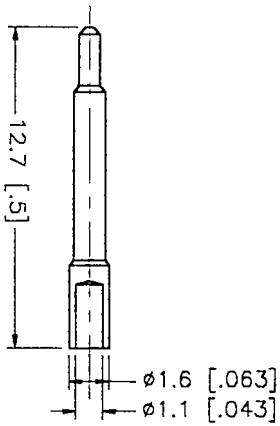

REV.	DATE	DESCRIPTION
NC	09/01/98	INITIAL RELEASE

RECOMMENDED MOUNTING HOLES

RECOMMENDED CABLE STRIPPING DIM'S

DESCRIPTION	MATERIAL	FINISH	UNLESS OTHERWISE SPECIFIED DIMENSIONS ARE IN MILLIMETERS FOR CUSTOMER REFERENCE ONLY	APPROVALS	DATE	TITLE
1 BODY	BRASS	GOLD	UNLESS OTHERWISE SPECIFIED DIMENSIONS ARE IN MILLIMETERS FOR CUSTOMER REFERENCE ONLY UNLESS OTHERWISE SPECIFIED TOLERANCES FOR MILLIMETERS ARE: 0.5-8 = ± 0.2 8-30 = ± 0.4 30-120 = ± 0.6 120-315 = ± 1 315-1000 = ± 1.6 1000-2000 = ± 2.4	DRAWN	09/01/98	SMA BULKHEAD CRIMP JACK REVERSE POLARIZED(FOR RG-58C, 58/U CABLE)
2 INSULATOR	TEFLON	NATURAL		CHECKED	G.R.S.	
3 CONTACT PIN	BER. COPPER	GOLD		ISSUED		
4 FERRULE	COPPER	GOLD				
5 LOCK WASHER	BRASS	GOLD				
6 HEX NUT	BRASS	GOLD				
7						
8						

SCALE	NA	PART NO.	132118-RP	SHEET	1 OF 1
-------	----	----------	-----------	-------	--------

X-ON Electronics

Largest Supplier of Electrical and Electronic Components

Click to view similar products for [RF Connectors / Coaxial Connectors](#) category: