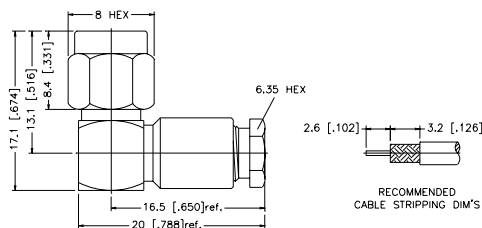

P.N.	Cable Group	Finish	Insulation	Impedance	Crimp Tool
132130	05	Gold	Teflon	50	N/A

RIGHT ANGLE CLAMP PLUG — STANDARD CABLE

P.N.	Cable Group	Finish	Insulation	Impedance	Crimp Tool
132132	01	Gold	Teflon	50	N/A

RIGHT ANGLE CLAMP PLUG — MINIATURE CABLE

P.N.	Cable Group	Finish	Insulation	Impedance	Crimp Tool
132131	05	Gold	Teflon	50	N/A

For Reverse Polarized connectors, add RP to standard part number. Contact Connex marketing for availability.
 For Reverse Threaded connectors, add RT to standard part number. Contact Connex marketing for availability.
 For Crimp Tool information, see page 183.