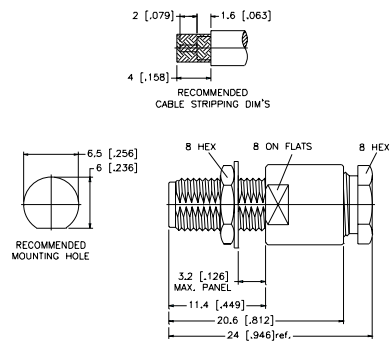

CLAMP TERMINATIONS FOR FLEXIBLE CABLE

For Cable Group Legend, see page 27

STRAIGHT CLAMP PLUG — STANDARD CABLE

P.N.	Cable Group	Finish	Insulation	Impedance	Crimp Tool
132125	01	Gold	Teflon	50	N/A

STRAIGHT CLAMP PLUG — MINIATURE CABLE

P.N.	Cable Group	Finish	Insulation	Impedance	Crimp Tool
132124	05	Gold	Teflon	50	N/A

CLAMP TERMINATIONS FOR FLEXIBLE CABLE

For Cable Group Legend, see page 27

STRAIGHT CLAMP JACK — STANDARD CABLE

P.N.	Cable Group	Finish	Insulation	Impedance	Crimp Tool
132127	01	Gold	Teflon	50	N/A

STRAIGHT CLAMP JACK — MINIATURE CABLE

P.N.	Cable Group	Finish	Insulation	Impedance	Crimp Tool
132126	05	Gold	Teflon	50	N/A

BULKHEAD CLAMP JACK — STANDARD CABLE

P.N.	Cable Group	Finish	Insulation	Impedance	Crimp Tool
132129	01	Gold	Teflon	50	N/A

RIGHT ANGLE CLAMP PLUG — MINIATURE CABLE

P.N.	Cable Group	Finish	Insulation	Impedance	Crimp Tool
132131	05	Gold	Teflon	50	N/A

For Reverse Polarized connectors, add RP to standard part number. Contact Connex marketing for availability.
 For Reverse Threaded connectors, add RT to standard part number. Contact Connex marketing for availability.
 For Crimp Tool information, see page 183.