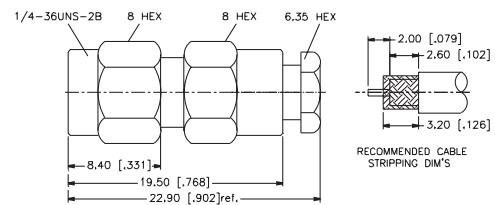

CLAMP TERMINATIONS FOR FLEXIBLE CABLE

For Cable Group Legend, see page 27

STRAIGHT CLAMP PLUG — STANDARD CABLE

P.N.	Cable Group	Finish	Insulation	Impedance	Crimp Tool
132125	01	Gold	Teflon	50	N/A

STRAIGHT CLAMP PLUG — MINIATURE CABLE

P.N.	Cable Group	Finish	Insulation	Impedance	Crimp Tool
132124	05	Gold	Teflon	50	N/A

CLAMP TERMINATIONS FOR FLEXIBLE CABLE

For Cable Group Legend, see page 27

STRAIGHT CLAMP JACK — STANDARD CABLE

P.N.	Cable Group	Finish	Insulation	Impedance	Crimp Tool
132127	01	Gold	Teflon	50	N/A

STRAIGHT CLAMP JACK — MINIATURE CABLE

P.N.	Cable Group	Finish	Insulation	Impedance	Crimp Tool
132126	05	Gold	Teflon	50	N/A

BULKHEAD CLAMP JACK — STANDARD CABLE

P.N.	Cable Group	Finish	Insulation	Impedance	Crimp Tool
132129	01	Gold	Teflon	50	N/A

RIGHT ANGLE CLAMP PLUG — MINIATURE CABLE

P.N.	Cable Group	Finish	Insulation	Impedance	Crimp Tool
132131	05	Gold	Teflon	50	N/A

For Reverse Polarized connectors, add RP to standard part number. Contact Connex marketing for availability.
 For Reverse Threaded connectors, add RT to standard part number. Contact Connex marketing for availability.
 For Crimp Tool information, see page 183.