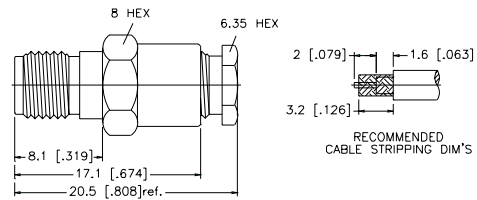

P.N.	Cable Group	Finish	Insulation	Impedance	Crimp Tool
132124	05	Gold	Teflon	50	N/A

CLAMP TERMINATIONS FOR FLEXIBLE CABLE

For Cable Group Legend, see page 27

STRAIGHT CLAMP JACK — STANDARD CABLE

P.N.	Cable Group	Finish	Insulation	Impedance	Crimp Tool
132127	01	Gold	Teflon	50	N/A

STRAIGHT CLAMP JACK — MINIATURE CABLE

P.N.	Cable Group	Finish	Insulation	Impedance	Crimp Tool
132126	05	Gold	Teflon	50	N/A

BULKHEAD CLAMP JACK — STANDARD CABLE

P.N.	Cable Group	Finish	Insulation	Impedance	Crimp Tool
132129	01	Gold	Teflon	50	N/A

RIGHT ANGLE CLAMP PLUG — MINIATURE CABLE

P.N.	Cable Group	Finish	Insulation	Impedance	Crimp Tool
132131	05	Gold	Teflon	50	N/A

For Reverse Polarized connectors, add RP to standard part number. Contact Connex marketing for availability.
 For Reverse Threaded connectors, add RT to standard part number. Contact Connex marketing for availability.
 For Crimp Tool information, see page 183.