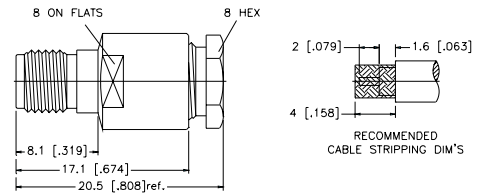

P.N.	Cable Group	Finish	Insulation	Impedance	Crimp Tool
132124	05	Gold	Teflon	50	N/A

CLAMP TERMINATIONS FOR FLEXIBLE CABLE

For Cable Group Legend, see page 27

STRAIGHT CLAMP JACK — STANDARD CABLE

P.N.	Cable Group	Finish	Insulation	Impedance	Crimp Tool
132127	01	Gold	Teflon	50	N/A

STRAIGHT CLAMP JACK — MINIATURE CABLE

P.N.	Cable Group	Finish	Insulation	Impedance	Crimp Tool
132126	05	Gold	Teflon	50	N/A

BULKHEAD CLAMP JACK — STANDARD CABLE

P.N.	Cable Group	Finish	Insulation	Impedance	Crimp Tool
132129	01	Gold	Teflon	50	N/A

RIGHT ANGLE CLAMP PLUG — MINIATURE CABLE

P.N.	Cable Group	Finish	Insulation	Impedance	Crimp Tool
132131	05	Gold	Teflon	50	N/A

For Reverse Polarized connectors, add RP to standard part number. Contact Connex marketing for availability.
 For Reverse Threaded connectors, add RT to standard part number. Contact Connex marketing for availability.
 For Crimp Tool information, see page 183.