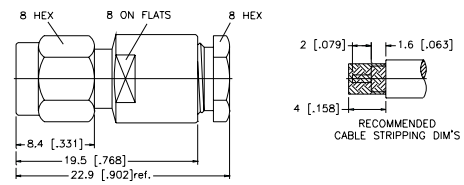

CLAMP TERMINATIONS FOR FLEXIBLE CABLE

For Cable Group Legend, see page 27

STRAIGHT CLAMP PLUG — STANDARD CABLE

P.N.	Cable Group	Finish	Insulation	Impedance	Crimp Tool
132125	01	Gold	Teflon	50	N/A

STRAIGHT CLAMP PLUG — MINIATURE CABLE

P.N.	Cable Group	Finish	Insulation	Impedance	Crimp Tool
132124	05	Gold	Teflon	50	N/A

CLAMP TERMINATIONS FOR FLEXIBLE CABLE

For Cable Group Legend, see page 27

STRAIGHT CLAMP JACK — STANDARD CABLE

P.N.	Cable Group	Finish	Insulation	Impedance	Crimp Tool
132127	01	Gold	Teflon	50	N/A

RIGHT ANGLE CLAMP PLUG — MINIATURE CABLE

P.N.	Cable Group	Finish	Insulation	Impedance	Crimp Tool
132131	05	Gold	Teflon	50	N/A

For Reverse Polarized connectors, add RP to standard part number. Contact Connex marketing for availability.
 For Reverse Threaded connectors, add RT to standard part number. Contact Connex marketing for availability.
 For Crimp Tool information, see page 183.