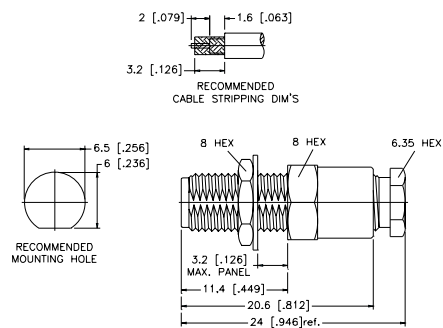

STRAIGHT CLAMP JACK — MINIATURE CABLE

P.N.	Cable Group	Finish	Insulation	Impedance	Crimp Tool
132126	05	Gold	Teflon	50	N/A

BULKHEAD CLAMP JACK — STANDARD CABLE

P.N.	Cable Group	Finish	Insulation	Impedance	Crimp Tool
132129	01	Gold	Teflon	50	N/A

BULKHEAD CLAMP JACK — MINIATURE CABLE

P.N.	Cable Group	Finish	Insulation	Impedance	Crimp Tool
132128	05	Gold	Teflon	50	N/A

CLAMP TERMINATIONS FOR FLEXIBLE CABLE

For Cable Group Legend, see page 27

PANEL CLAMP JACK — MINIATURE CABLE

RIGHT ANGLE CLAMP PLUG — MINIATURE CABLE

P.N.	Cable Group	Finish	Insulation	Impedance	Crimp Tool
132131	05	Gold	Teflon	50	N/A

For Reverse Polarized connectors, add RP to standard part number. Contact Connex marketing for availability.
 For Reverse Threaded connectors, add RT to standard part number. Contact Connex marketing for availability.
 For Crimp Tool information, see page 183.