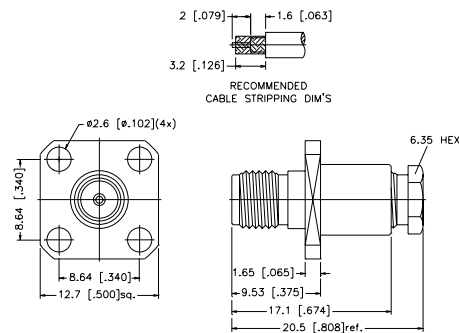

BULKHEAD CLAMP JACK — MINIATURE CABLE

P.N.	Cable Group	Finish	Insulation	Impedance	Crimp Tool
132128	05	Gold	Teflon	50	N/A

CLAMP TERMINATIONS FOR FLEXIBLE CABLE

For Cable Group Legend, see page 27

PANEL CLAMP JACK — MINIATURE CABLE

P.N.	Cable Group	Finish	Insulation	Impedance	Crimp Tool
132130	05	Gold	Teflon	50	N/A

RIGHT ANGLE CLAMP PLUG — STANDARD CABLE

P.N.	Cable Group	Finish	Insulation	Impedance	Crimp Tool
132132	01	Gold	Teflon	50	N/A

RIGHT ANGLE CLAMP PLUG — MINIATURE CABLE

P.N.	Cable Group	Finish	Insulation	Impedance	Crimp Tool
132131	05	Gold	Teflon	50	N/A

For Reverse Polarized connectors, add RP to standard part number. Contact Connex marketing for availability.
 For Reverse Threaded connectors, add RT to standard part number. Contact Connex marketing for availability.
 For Crimp Tool information, see page 183.