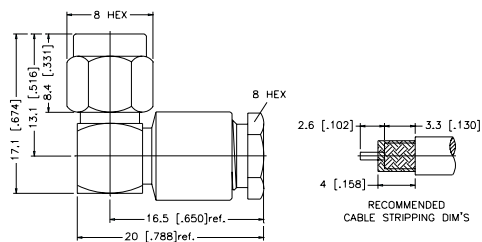

BULKHEAD CLAMP JACK — MINIATURE CABLE

P.N.	Cable Group	Finish	Insulation	Impedance	Crimp Tool
132128	05	Gold	Teflon	50	N/A

CLAMP TERMINATIONS FOR FLEXIBLE CABLE

For Cable Group Legend, see page 27

PANEL CLAMP JACK — MINIATURE CABLE

RIGHT ANGLE CLAMP PLUG — MINIATURE CABLE

P.N.	Cable Group	Finish	Insulation	Impedance	Crimp Tool
132131	05	Gold	Teflon	50	N/A

For Reverse Polarized connectors, add RP to standard part number. Contact Connex marketing for availability.
 For Reverse Threaded connectors, add RT to standard part number. Contact Connex marketing for availability.
 For Crimp Tool information, see page 183.