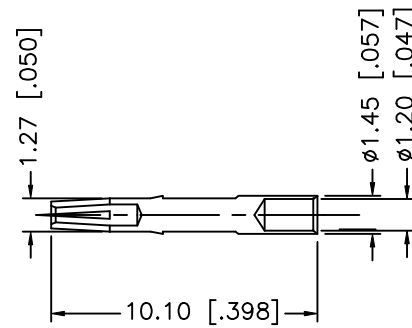

REV.	DATE	DESCRIPTION
NC	09/19/02	INITIAL RELEASE

RECOMMENDED
CABLE STRIPPING DIM'S

CRIMP NOTES:

1. CRIMPED FERRULE
HEX CRIMP SIZE .213"
2. CONTACT PIN TO SOLDER

8				UNLESS OTHERWISE SPECIFIED DIMENSIONS ARE IN MILLIMETERS	APPROVALS	DATE	<h1 style="text-align: center;">Amphenol - Connex</h1> <p style="text-align: center;">CONNECTOR CORPORATION</p>					
7					DRAWN	G.R.S.					09/19/02	
6					DIMENSIONS IN [] ARE IN INCHES FOR CUSTOMER REFERENCE ONLY	CHECKED		TITLE SMA CRIMP JACK (FOR TIMES LMR-200)				
5						ISSUED						
4	FERRULE	COPPER	GOLD	UNLESS OTHERWISE SPECIFIED TOLERANCES FOR INCHES ARE: .XXX = ± 0.005" .XX = ± 0.010" .X = ± 0.020"			SIZE	FSCM NO.	DWG. NO.	REV.		
3	CONTACT PIN	BER. COPPER	GOLD		A	99001	132236.DWG	NC				
2	INSULATOR	TEFLON	NATURAL									
1	BODY	BRASS	GOLD									
	DESCRIPTION	MATERIAL	FINISH	DO NOT SCALE DRAWING			SCALE	NA	PART NO.	132236	SHEET	1 OF 1