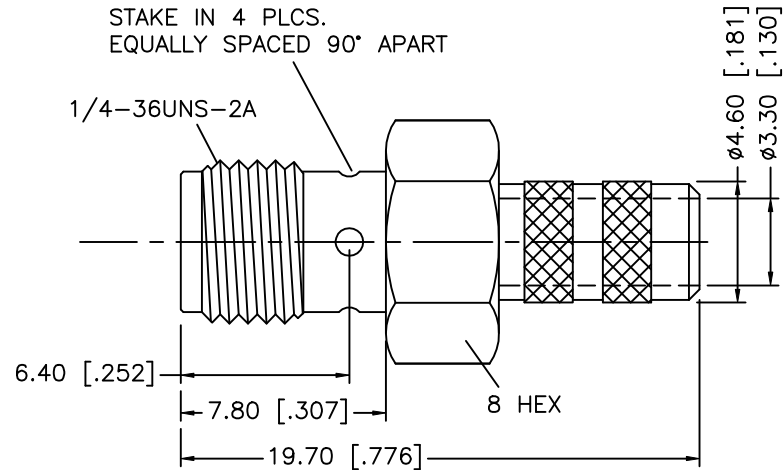

REV.	DATE	DESCRIPTION
NC	09/19/02	INITIAL RELEASE

RECOMMENDED
CABLE STRIPPING DIM'S

CRIMP NOTES:

1. CRIMPED FERRULE
HEX CRIMP SIZE .213"
2. CONTACT PIN TO SOLDER

8				UNLESS OTHERWISE SPECIFIED DIMENSIONS ARE IN MILLIMETERS	APPROVALS	DATE	<h1 style="text-align: center;">Amphenol - Connex</h1> <p style="text-align: center;">CONNECTOR CORPORATION</p>					
7					DRAWN	G.R.S.					09/19/02	
6					DIMENSIONS IN [] ARE IN INCHES FOR CUSTOMER REFERENCE ONLY	CHECKED		TITLE SMA CRIMP JACK (FOR TIMES LMR-200)				
5						ISSUED						
4	FERRULE	COPPER	GOLD	UNLESS OTHERWISE SPECIFIED TOLERANCES FOR INCHES ARE: .XXX = ± 0.005" .XX = ± 0.010" .X = ± 0.020"			SIZE	FSCM NO.	DWG. NO.	REV.		
3	CONTACT PIN	BER. COPPER	GOLD		A	99001	132236.DWG	NC				
2	INSULATOR	TEFLON	NATURAL									
1	BODY	BRASS	GOLD									
	DESCRIPTION	MATERIAL	FINISH	DO NOT SCALE DRAWING			SCALE	NA	PART NO.	132236	SHEET	1 OF 1