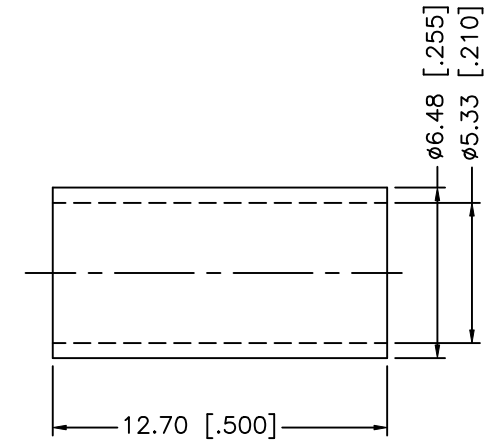

REV.	DATE	DESCRIPTION
NC	09/19/02	INITIAL RELEASE

RECOMMENDED
CABLE STRIPPING DIM'S

CRIMP NOTES:

1. CRIMPED FERRULE
HEX CRIMP SIZE .213"
2. CONTACT PIN TO SOLDER

8				UNLESS OTHERWISE SPECIFIED DIMENSIONS ARE IN MILLIMETERS	APPROVALS	DATE	<h1 style="text-align: center;">Amphenol - Connex</h1> <p style="text-align: center;">CONNECTOR CORPORATION</p>					
7					DRAWN	G.R.S.					09/19/02	
6					DIMENSIONS IN [] ARE IN INCHES FOR CUSTOMER REFERENCE ONLY	CHECKED		TITLE SMA CRIMP JACK (FOR TIMES LMR-200)				
5						ISSUED						
4	FERRULE	COPPER	GOLD	UNLESS OTHERWISE SPECIFIED TOLERANCES FOR INCHES ARE: .XXX = ± 0.005" .XX = ± 0.010" .X = ± 0.020"			SIZE	FSCM NO.	DWG. NO.	REV.		
3	CONTACT PIN	BER. COPPER	GOLD		A	99001	132236.DWG	NC				
2	INSULATOR	TEFLON	NATURAL									
1	BODY	BRASS	GOLD									
	DESCRIPTION	MATERIAL	FINISH	DO NOT SCALE DRAWING			SCALE	NA	PART NO.	132236	SHEET	1 OF 1