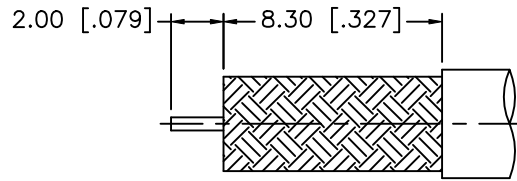

REV.	DATE	DESCRIPTION
NC	09/19/02	INITIAL RELEASE

RECOMMENDED
CABLE STRIPPING DIM'S

CRIMP NOTES:

1. CRIMPED FERRULE
HEX CRIMP SIZE .213"
2. CONTACT PIN TO SOLDER

8				UNLESS OTHERWISE SPECIFIED DIMENSIONS ARE IN MILLIMETERS	APPROVALS	DATE	<h1 style="text-align: center;">Amphenol - Connex</h1> <p style="text-align: center;">CONNECTOR CORPORATION</p>					
7					DRAWN	G.R.S.					09/19/02	
6					DIMENSIONS IN [] ARE IN INCHES FOR CUSTOMER REFERENCE ONLY	CHECKED		TITLE SMA CRIMP JACK (FOR TIMES LMR-200)				
5						ISSUED						
4	FERRULE	COPPER	GOLD	UNLESS OTHERWISE SPECIFIED TOLERANCES FOR INCHES ARE: .XXX = ± 0.005" .XX = ± 0.010" .X = ± 0.020"			SIZE	FSCM NO.	DWG. NO.	REV.		
3	CONTACT PIN	BER. COPPER	GOLD		A	99001	132236.DWG	NC				
2	INSULATOR	TEFLON	NATURAL									
1	BODY	BRASS	GOLD									
	DESCRIPTION	MATERIAL	FINISH	DO NOT SCALE DRAWING			SCALE	NA	PART NO.	132236	SHEET	1 OF 1