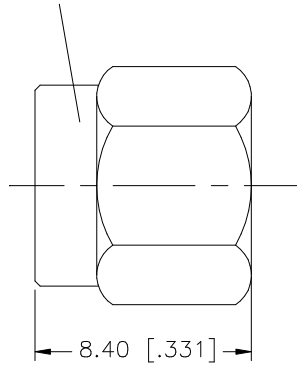

REV.	DATE	DESCRIPTION
NC	05/11/99	INITIAL RELEASE
A	12/18/06	UPDATE DRAWING FORMAT

1/4-36UNS-2B

RECOMMENDED
CABLE STRIPPING DIM'S

8					<small>UNLESS OTHERWISE SPECIFIED DIMENSIONS ARE IN MILLIMETERS. DIMENSIONS IN [] ARE IN INCHES AND FOR CUSTOMER REFERENCE ONLY.</small> <small>UNLESS OTHERWISE SPECIFIED TOLERANCES FOR MILLIMETERS ARE: 0.5 - 8mm ± 0.20mm 8 - 30mm ± 0.40mm 30 - 120mm ± 0.50mm</small> <small>UNLESS OTHERWISE SPECIFIED TOLERANCES FOR INCHES ARE: .020 - .315 = ± 0.007" .315 - 1.180 = ± 0.015" 1.180 - 4.724 = ± 0.020"</small>	APPROVALS	DATE	<h1 style="color: blue; text-align: center;">Amphenol Connex</h1>		
7				DRAWN		G.R.S.	12/18/06			
6				CHECKED				PART NO. 132266		
5				ISSUED						
4				SHEET	1 OF 1					
3	RETAINER RING	BER. COPPER	NATURAL	1	DO NOT SCALE DRAWING					
2	GASKET	SILICONE	RED	1						
1	BODY	BRASS	NICKEL	1						
	DESCRIPTION	MATERIAL	FINISH	QTY						