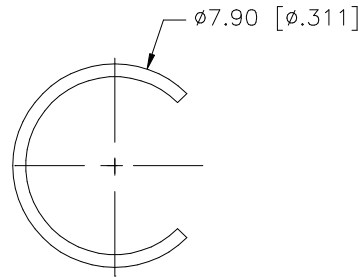

REV.	DATE	DESCRIPTION
NC	05/11/99	INITIAL RELEASE
A	12/18/06	UPDATE DRAWING FORMAT

1/4-36UNS-2B

RECOMMENDED
CABLE STRIPPING DIM'S

8					<small>UNLESS OTHERWISE SPECIFIED DIMENSIONS ARE IN MILLIMETERS. DIMENSIONS IN [] ARE IN INCHES AND FOR CUSTOMER REFERENCE ONLY.</small> <small>UNLESS OTHERWISE SPECIFIED TOLERANCES FOR MILLIMETERS ARE: 0.5 - 8mm ± 0.20mm 8 - 30mm ± 0.40mm 30 - 120mm ± 0.50mm</small> <small>UNLESS OTHERWISE SPECIFIED TOLERANCES FOR INCHES ARE: .020 - .315 = ± 0.007" .315 - 1.180 = ± 0.015" 1.180 - 4.724 = ± 0.020"</small>	APPROVALS	DATE	<h1 style="color: blue; text-align: center;">Amphenol Connex</h1>		
7				DRAWN		G.R.S.	12/18/06			
6				CHECKED				PART NO. 132266		
5				ISSUED						
4				SHEET	1 OF 1					
3	RETAINER RING	BER. COPPER	NATURAL	1	DO NOT SCALE DRAWING					
2	GASKET	SILICONE	RED	1						
1	BODY	BRASS	NICKEL	1						
	DESCRIPTION	MATERIAL	FINISH	QTY						