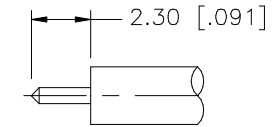

REV.	DATE	DESCRIPTION
NC	05/11/99	INITIAL RELEASE
A	12/18/06	UPDATE DRAWING FORMAT

1/4-36UNS-2B

RECOMMENDED
CABLE STRIPPING DIM'S

8					<small>UNLESS OTHERWISE SPECIFIED DIMENSIONS ARE IN MILLIMETERS. DIMENSIONS IN [] ARE IN INCHES AND FOR CUSTOMER REFERENCE ONLY.</small> <small>UNLESS OTHERWISE SPECIFIED TOLERANCES FOR MILLIMETERS ARE: 0.5 - 8mm ± 0.20mm 8 - 30mm ± 0.40mm 30 - 120mm ± 0.50mm</small> <small>UNLESS OTHERWISE SPECIFIED TOLERANCES FOR INCHES ARE: .020 - .315 = ± 0.007" .315 - 1.180 = ± 0.015" 1.180 - 4.724 = ± 0.020"</small>	APPROVALS	DATE	<h1 style="color: blue; text-align: center;">Amphenol Connex</h1>		
7				DRAWN		G.R.S.	12/18/06			
6				CHECKED				PART NO. 132266		
5				ISSUED						
4				SHEET	1 OF 1					
3	RETAINER RING	BER. COPPER	NATURAL	1	DO NOT SCALE DRAWING					
2	GASKET	SILICONE	RED	1						
1	BODY	BRASS	NICKEL	1						
	DESCRIPTION	MATERIAL	FINISH	QTY						