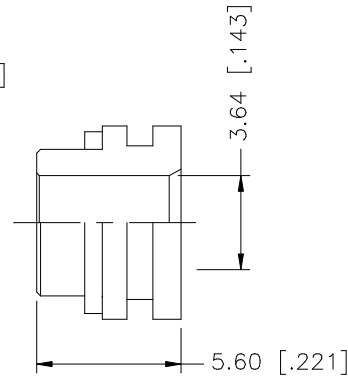

REV.	DATE	DESCRIPTION
NC	05/11/99	INITIAL RELEASE
A	12/18/06	UPDATE DRAWING FORMAT

1/4-36UNS-2B

RECOMMENDED
CABLE STRIPPING DIM'S

8					<small>UNLESS OTHERWISE SPECIFIED DIMENSIONS ARE IN MILLIMETERS. DIMENSIONS IN [] ARE IN INCHES AND FOR CUSTOMER REFERENCE ONLY.</small> <small>UNLESS OTHERWISE SPECIFIED TOLERANCES FOR MILLIMETERS ARE: 0.5 - 8mm ± 0.20mm 8 - 30mm ± 0.40mm 30 - 120mm ± 0.50mm</small> <small>UNLESS OTHERWISE SPECIFIED TOLERANCES FOR INCHES ARE: .020 - .315 = ± 0.007" .315 - 1.180 = ± 0.015" 1.180 - 4.724 = ± 0.020"</small>	APPROVALS	DATE	<h1 style="color: blue; text-align: center;">Amphenol Connex</h1>		
7				DRAWN		G.R.S.	12/18/06			
6				CHECKED				PART NO. 132266		
5				ISSUED						
4				SHEET	1 OF 1					
3	RETAINER RING	BER. COPPER	NATURAL	1	DO NOT SCALE DRAWING					
2	GASKET	SILICONE	RED	1						
1	BODY	BRASS	NICKEL	1						
	DESCRIPTION	MATERIAL	FINISH	QTY						