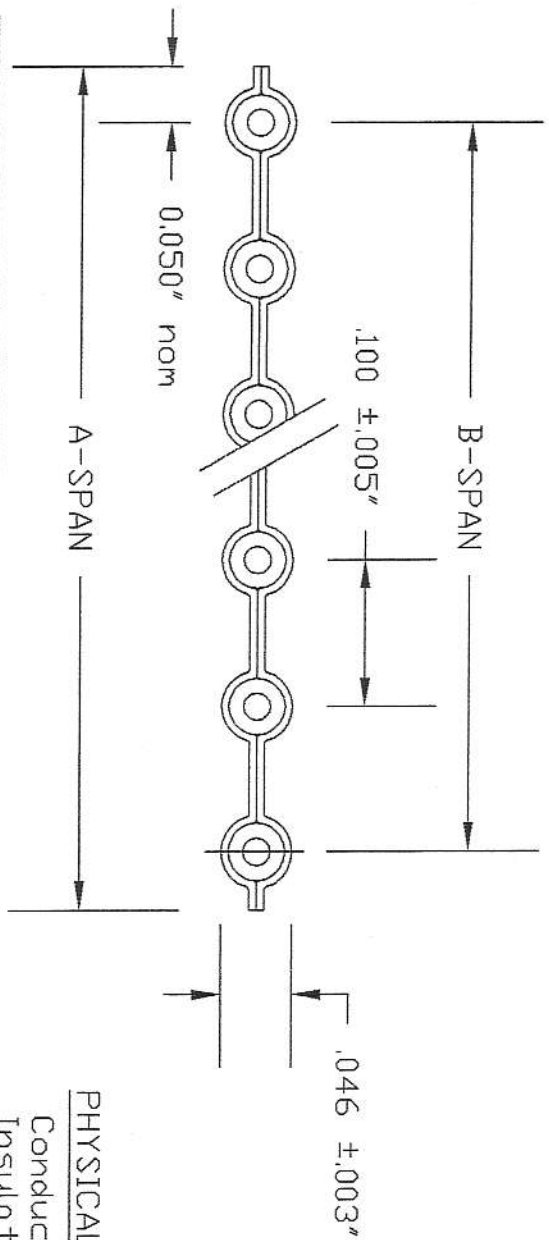

PRELIMINARY

Part Number	Count	A-Span, Nominal Inches (mm)	B-Span Inches (mm)
135-2607-304	4	0.40 10,16	0.300 ±.015 7,62 ±.38
135-2607-306	6	0.60 15,24	0.500 ±.015 12,70 ±.38
135-2607-307	7	0.70 17,78	0.600 ±.015 15,24 ±.38
135-2607-308	8	0.80 20,32	0.700 ±.015 17,78 ±.38
135-2607-310	10	1.00 25,40	0.900 ±.015 22,86 ±.38
135-2607-312	12	1.20 30,48	1.100 ±.015 27,94 ±.38
135-2607-314	14	1.40 35,56	1.300 ±.015 33,02 ±.38
135-2607-316	16	1.60 40,64	1.500 ±.015 38,10 ±.38
135-2607-318	18	1.80 45,72	1.700 ±.015 43,18 ±.38
135-2607-320	20	2.00 50,80	1.900 ±.020 48,26 ±.51
135-2607-324	24	2.40 60,96	2.300 ±.020 58,42 ±.51

PHYSICAL

Conductors: 26 awg 7/34 Tinned Copper
 Insulation: .010" PVC
 Color Code: Brn,Red,Drq,Yel,Grn,Blu,Vio,GrY, Wht,Blk, and repeat.
 Laminate: (2) .005" Clr PVC
 Temperature: 105° C

ELECTRICAL

Impedance: 140 Ohms
 Capacitance: 10 pF/ft @ 1MHz
 Prop Delay: 1.4 ns/ft
 Current Rating: 1.7 A
 Insulation Res: 10¹⁰ Ohms - 10 ft minimum
 Voltage: 300 V

APPROVALS
 UL Style 20130

ORIGINAL

ISS.	DATE	CMTE	SIG.
B	20/08/07	EDDN 1446	JAC
A	20/08/07	ORIGINAL	JAC

Q. NO.	CUSTOMER	TITLE	DRAWING NO.	MM
	AMPHENDL LTD, RONSEY MIL EST, GREATBRIDGE RD, RONSEY, HANTS, SO51 0HK	3-C Colour Coded Cable 0.100" Pitch 26-7 awg	135-2607-3XX	SCALE N.T.S.
	LIMITS UNLESS OTHERWISE STATED: .XXX ± X ± .XX ± ANGLES ±	FOR EXPLANATION OF DIMENSIONS TOLERANCES, NOTES ETC. SEE BS308.	AS SPECIFICATION	SHEET 1 OF 1
	CUSTOMER REF:			