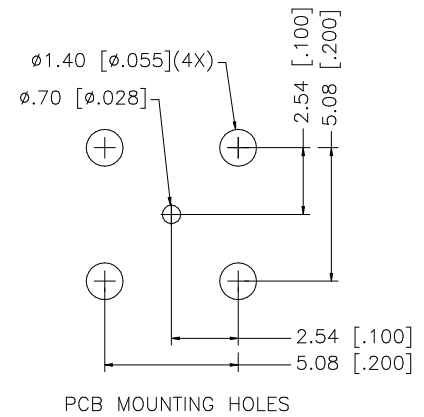

REV.	DATE	DESCRIPTION
A	01/30/04	UPDATE DRAWING FORMAT

8					<p>UNLESS OTHERWISE SPECIFIED DIMENSIONS ARE IN MILLIMETERS. DIMENSIONS IN [] ARE IN INCHES AND FOR CUSTOMER REFERENCE ONLY.</p> <p>UNLESS OTHERWISE SPECIFIED TOLERANCES FOR MILLIMETERS ARE: 0.5 - 8mm ± 0.20mm 8 - 30mm ± 0.40mm 30 - 120mm ± 0.50mm</p> <p>UNLESS OTHERWISE SPECIFIED TOLERANCES FOR INCHES ARE: .020 - .315 = ± 0.007" .315 - 1.180 = ± 0.015" 1.180 - 4.724 = ± 0.020"</p> <p>DO NOT SCALE DRAWING</p>	APPROVALS	DATE	<h1 style="color: blue;">Amphenol Connex</h1>			
7				DRAWN		G.R.S.	01/30/04				
6				CHECKED				PART DESCRIPTION MINI 75 OHM SMB R/A P.C.B. JACK			
5				ISSUED							
4				SHEET		1 OF 1		PART NO. 142146-75			
3	CONTACT PIN	BRASS	GOLD	1							
2	INSULATOR	TEFLON	NATURAL	2				DWG. NO. 142146-75.DWG			
1	BODY	BRASS	GOLD	1							
	DESCRIPTION	MATERIAL	FINISH	QTY	C:/142/142146-75.DWG		REV. A	SIZE A	SCALE NA		