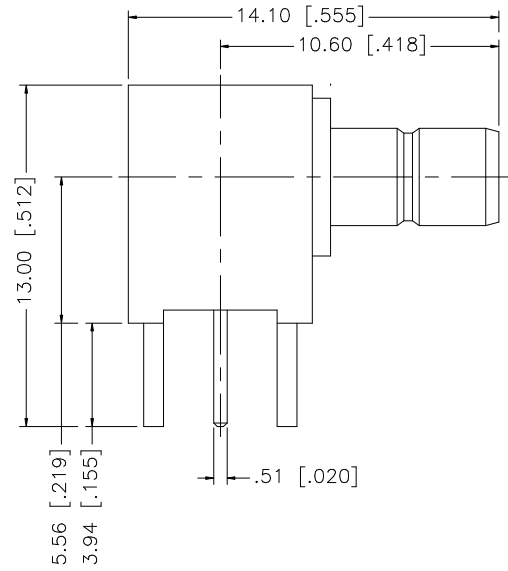

REV.	DATE	DESCRIPTION
A	01/30/04	UPDATE DRAWING FORMAT

8					<p>UNLESS OTHERWISE SPECIFIED DIMENSIONS ARE IN MILLIMETERS. DIMENSIONS IN [] ARE IN INCHES AND FOR CUSTOMER REFERENCE ONLY.</p> <p>UNLESS OTHERWISE SPECIFIED TOLERANCES FOR MILLIMETERS ARE: 0.5 - 8mm ± 0.20mm 8 - 30mm ± 0.40mm 30 - 120mm ± 0.50mm</p> <p>UNLESS OTHERWISE SPECIFIED TOLERANCES FOR INCHES ARE: .020 - .315 = ± 0.007" .315 - 1.180 = ± 0.015" 1.180 - 4.724 = ± 0.020"</p> <p>DO NOT SCALE DRAWING</p>	APPROVALS	DATE	<h1 style="color: blue;">Amphenol Connex</h1>			
7				DRAWN		G.R.S.	01/30/04				
6				CHECKED				PART DESCRIPTION MINI 75 OHM SMB R/A P.C.B. JACK			
5				ISSUED							
4				SHEET		1 OF 1		PART NO. 142146-75			
3	CONTACT PIN	BRASS	GOLD	1							
2	INSULATOR	TEFLON	NATURAL	2				DWG. NO. 142146-75.DWG			
1	BODY	BRASS	GOLD	1							
	DESCRIPTION	MATERIAL	FINISH	QTY	C:/142/142146-75.DWG		REV. A	SIZE A	SCALE NA		