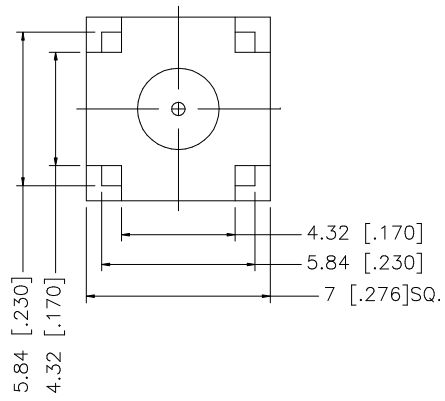

REV.	DATE	DESCRIPTION
A	01/30/04	UPDATE DRAWING FORMAT

8					<p>UNLESS OTHERWISE SPECIFIED DIMENSIONS ARE IN MILLIMETERS. DIMENSIONS IN [] ARE IN INCHES AND FOR CUSTOMER REFERENCE ONLY.</p> <p>UNLESS OTHERWISE SPECIFIED TOLERANCES FOR MILLIMETERS ARE: 0.5 - 8mm ± 0.20mm 8 - 30mm ± 0.40mm 30 - 120mm ± 0.50mm</p> <p>UNLESS OTHERWISE SPECIFIED TOLERANCES FOR INCHES ARE: .020 - .315 = ± 0.007" .315 - 1.180 = ± 0.015" 1.180 - 4.724 = ± 0.020"</p> <p>DO NOT SCALE DRAWING</p>	APPROVALS	DATE	<h1 style="color: blue;">Amphenol Connex</h1>			
7				DRAWN		G.R.S.	01/30/04				
6				CHECKED				PART DESCRIPTION MINI 75 OHM SMB R/A P.C.B. JACK			
5				ISSUED							
4				SHEET		1 OF 1		PART NO. 142146-75			
3	CONTACT PIN	BRASS	GOLD	1							
2	INSULATOR	TEFLON	NATURAL	2				DWG. NO. 142146-75.DWG			
1	BODY	BRASS	GOLD	1							
	DESCRIPTION	MATERIAL	FINISH	QTY	C:/142/142146-75.DWG		REV. A	SIZE A	SCALE NA		