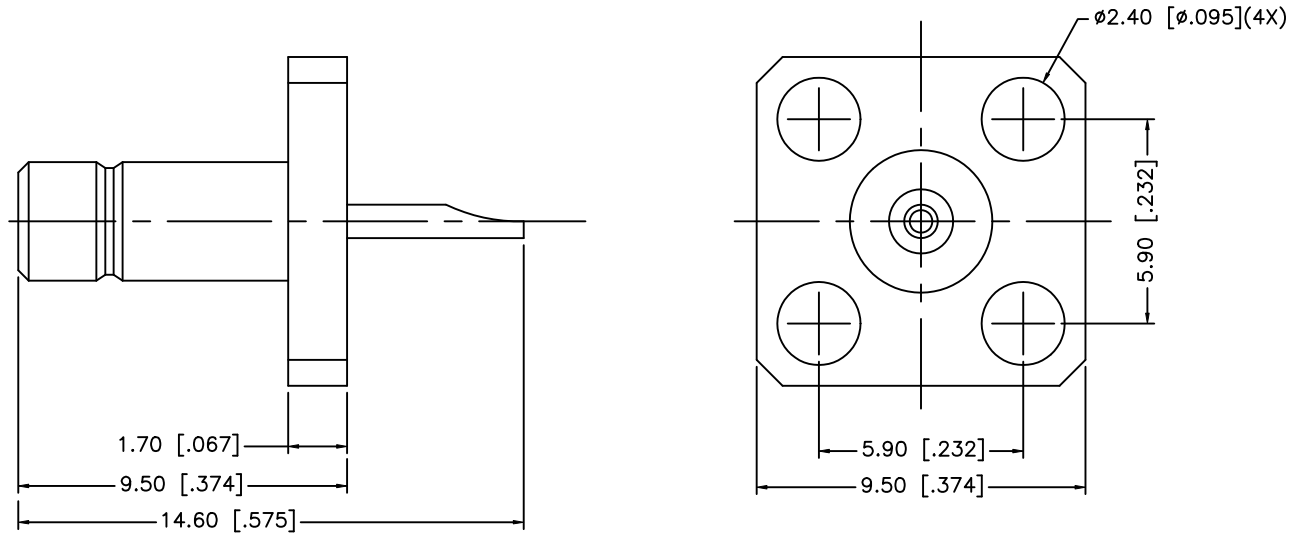

REV.	DATE	ECR NO.	DESCRIPTION
A	07/20/05	-	UPDATE DRAWING FORMAT
B	08/04/08	-	REVISE PART DESCRIPTION FROM "SMA" TO "SMB"

8					<small>UNLESS OTHERWISE SPECIFIED DIMENSIONS ARE IN MILLIMETERS. DIMENSIONS IN [] ARE IN INCHES AND FOR CUSTOMER REFERENCE ONLY.</small> <small>UNLESS OTHERWISE SPECIFIED TOLERANCES FOR MILLIMETERS ARE:</small> 0.5 - 8mm ± 0.20mm 8 - 30mm ± 0.40mm 30 - 120mm ± 0.50mm <small>UNLESS OTHERWISE SPECIFIED TOLERANCES FOR INCHES ARE:</small> .020 - .315 = ± 0.007" .315 - 1.180 = ± 0.015" 1.180 - 4.724 = ± 0.020"	APPROVALS	DATE	<h1 style="color: blue;">Amphenol Connex</h1>			
7				DRAWN		GRS	08/04/08				
6				CHECKED				PART DESCRIPTION SMB PANEL MOUNT RECEPT. JACK			
5				ISSUED							
4				SHEET	1 OF 1		PART NO. 142162				
3	CONTACT PIN	BRASS	GOLD	1							
2	INSULATOR	PTFE	NATURAL	1			DWG. NO. 142162.DWG				
1	BODY	BRASS	GOLD	1							REV. B
	DESCRIPTION	MATERIAL	FINISH	QTY	DO NOT SCALE DRAWING		CAD FILE		C:/142/142162.DWG		