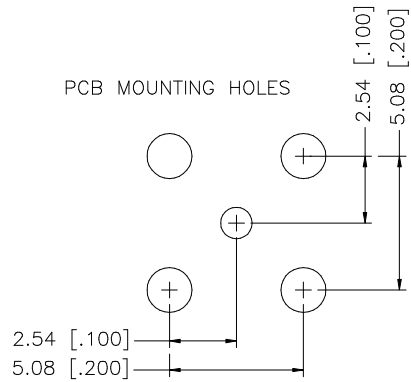

REV.	DATE	DESCRIPTION
NC	01/29/98	INITIAL RELEASE
A	07/20/05	UPDATE DRAWING FORMAT

8				
7				
6				
5	HEX NUT	BRASS	GOLD	1
4	LOCK WASHER	BRASS	GOLD	1
3	CONTACT PIN	BER. COPPER	GOLD	1
2	INSULATOR	TEFLON	NATURAL	1
1	BODY	BRASS	GOLD	1
	DESCRIPTION	MATERIAL	FINISH	QTY

UNLESS OTHERWISE SPECIFIED TOLERANCES FOR MILLIMETERS ARE:
0.5 - 8mm $\pm$ 0.20mm
8 - 30mm $\pm$ 0.40mm
30 - 120mm $\pm$ 0.50mm

UNLESS OTHERWISE SPECIFIED TOLERANCES FOR INCHES ARE:
.020 - .315 = $\pm$ 0.007"
.315 - 1.180 = $\pm$ 0.015"
1.180 - 4.724 = $\pm$ 0.020"

DO NOT SCALE DRAWING

APPROVALS		DATE
DRAWN	G.R.S.	07/20/05
CHECKED		
ISSUED		
SHEET	1 OF 1	
CAD FILE	C:/142/142210-75.DWG	

Amphenol Connex

PART DESCRIPTION			
SMB MINI P.C.B. BULKHEAD RECEPTACLE (75 ohm)			
PART NO.		142210-75	
DWG. NO.	142210-75.DWG	REV.	A
SIZE	A	SCALE	NA