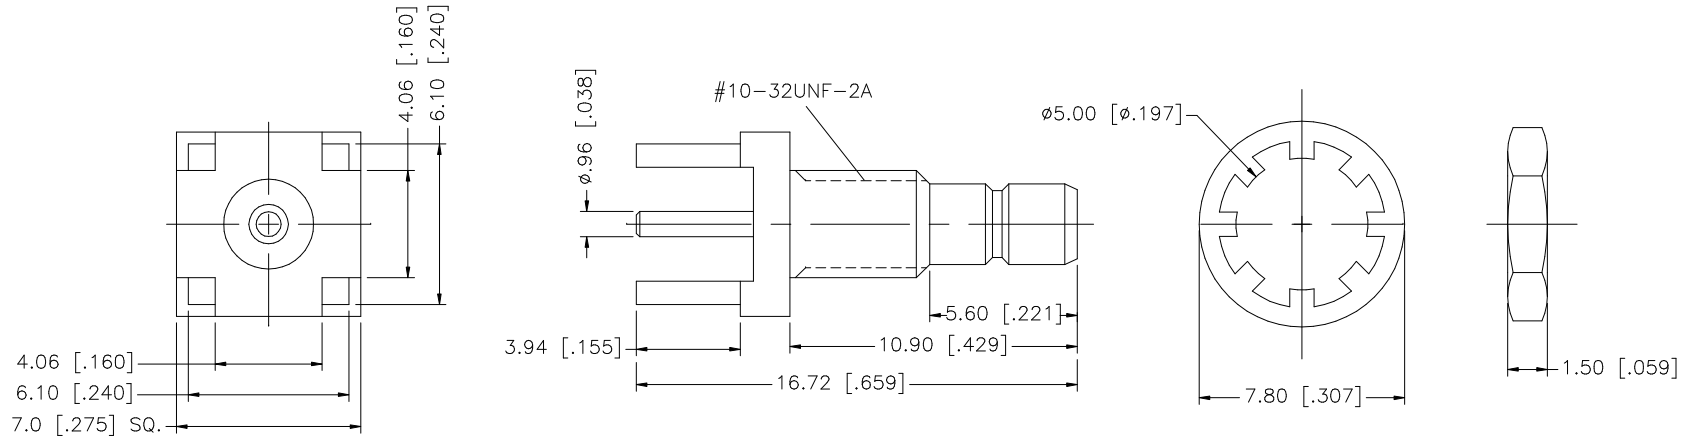

REV.	DATE	DESCRIPTION
NC	01/29/98	INITIAL RELEASE
A	07/20/05	UPDATE DRAWING FORMAT

8				
7				
6				
5	HEX NUT	BRASS	GOLD	1
4	LOCK WASHER	BRASS	GOLD	1
3	CONTACT PIN	BER. COPPER	GOLD	1
2	INSULATOR	TEFLON	NATURAL	1
1	BODY	BRASS	GOLD	1
	DESCRIPTION	MATERIAL	FINISH	QTY

UNLESS OTHERWISE SPECIFIED TOLERANCES FOR MILLIMETERS ARE:
0.5 - 8mm $\pm$ 0.20mm
8 - 30mm $\pm$ 0.40mm
30 - 120mm $\pm$ 0.50mm

UNLESS OTHERWISE SPECIFIED TOLERANCES FOR INCHES ARE:
.020 - .315 = $\pm$ 0.007"
.315 - 1.180 = $\pm$ 0.015"
1.180 - 4.724 = $\pm$ 0.020"

DO NOT SCALE DRAWING

APPROVALS		DATE
DRAWN	G.R.S.	07/20/05
CHECKED		
ISSUED		
SHEET	1 OF 1	
CAD FILE	C:/142/142210-75.DWG	

Amphenol Connex

PART DESCRIPTION			
SMB MINI P.C.B. BULKHEAD RECEPTACLE (75 ohm)			
PART NO.		142210-75	
DWG. NO.	142210-75.DWG	REV.	A
SIZE	A	SCALE	NA