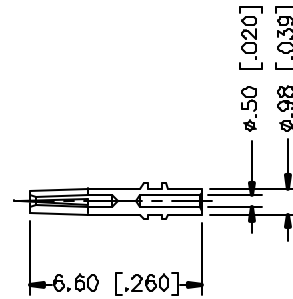

8				
7				
6				
5				
4	FERRULE	BRASS	GOLD	1
3	CONTACT PIN	BER. COPPER	GOLD	1
2	INSULATOR	TEFLON	NATURAL	1
1	BODY	BRASS	GOLD	1
	DESCRIPTION	MATERIAL	FINISH	QTY

UNLESS OTHERWISE SPECIFIED TOLERANCES FOR MILLIMETERS ARE:
0.5 - 8mm ± 0.20mm
8 - 30mm ± 0.40mm
30 - 120mm ± 0.50mm

UNLESS OTHERWISE SPECIFIED TOLERANCES FOR INCHES ARE:
.020 - .315 = ± 0.007"
.315 - 1.180 = ± 0.015"
1.180 - 4.724 = ± 0.020"

DO NOT SCALE DRAWING

APPROVALS		DATE
DRAWN	G.R.S.	03/27/05
CHECKED		
ISSUED		
SHEET	1 OF 1	
DWG. FILE	C:/142/142215.DWG	

Amphenol Connex

PART DESCRIPTION			
SMB CRIMP PLUG (FOR AT&T 735A CABLE)			
PART NO.			
142215			
DWG. NO.	142215.DWG	REV.	A
SIZE	A	SCALE	NA