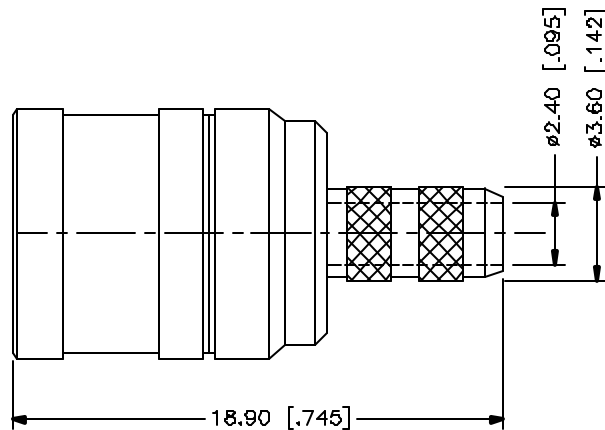

8				
7				
6				
5				
4	FERRULE	BRASS	GOLD	1
3	CONTACT PIN	BER. COPPER	GOLD	1
2	INSULATOR	TEFLON	NATURAL	1
1	BODY	BRASS	GOLD	1
	DESCRIPTION	MATERIAL	FINISH	QTY

UNLESS OTHERWISE SPECIFIED TOLERANCES FOR MILLIMETERS ARE:
0.5 - 8mm ± 0.20mm
8 - 30mm ± 0.40mm
30 - 120mm ± 0.50mm

UNLESS OTHERWISE SPECIFIED TOLERANCES FOR INCHES ARE:
.020 - .315 = ± 0.007"
.315 - 1.180 = ± 0.015"
1.180 - 4.724 = ± 0.020"

DO NOT SCALE DRAWING

APPROVALS		DATE
DRAWN	G.R.S.	03/27/05
CHECKED		
ISSUED		
SHEET	1 OF 1	
DWG. FILE	C:/142/142215.DWG	

Amphenol Connex

PART DESCRIPTION			
SMB CRIMP PLUG (FOR AT&T 735A CABLE)			
PART NO.			
142215			
DWG. NO.	142215.DWG	REV.	A
SIZE	A	SCALE	NA