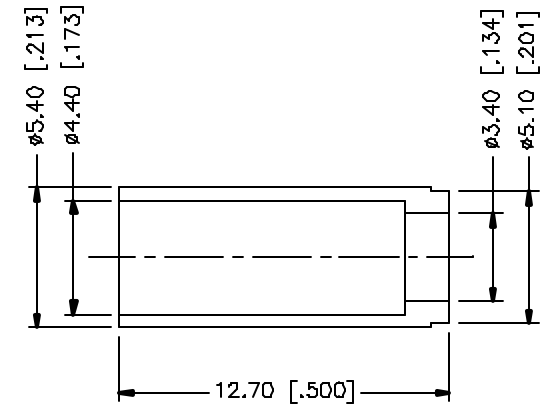

8				
7				
6				
5				
4	FERRULE	BRASS	GOLD	1
3	CONTACT PIN	BER. COPPER	GOLD	1
2	INSULATOR	TEFLON	NATURAL	1
1	BODY	BRASS	GOLD	1
	DESCRIPTION	MATERIAL	FINISH	QTY

UNLESS OTHERWISE SPECIFIED TOLERANCES FOR MILLIMETERS ARE:
0.5 - 8mm ± 0.20mm
8 - 30mm ± 0.40mm
30 - 120mm ± 0.50mm

UNLESS OTHERWISE SPECIFIED TOLERANCES FOR INCHES ARE:
.020 - .315 = ± 0.007"
.315 - 1.180 = ± 0.015"
1.180 - 4.724 = ± 0.020"

DO NOT SCALE DRAWING

APPROVALS		DATE
DRAWN	G.R.S.	03/27/05
CHECKED		
ISSUED		
SHEET	1 OF 1	
DWG. FILE	C:/142/142215.DWG	

Amphenol Connex

PART DESCRIPTION			
SMB CRIMP PLUG (FOR AT&T 735A CABLE)			
PART NO.			
142215			
DWG. NO.	142215.DWG	REV.	A
SIZE	A	SCALE	NA