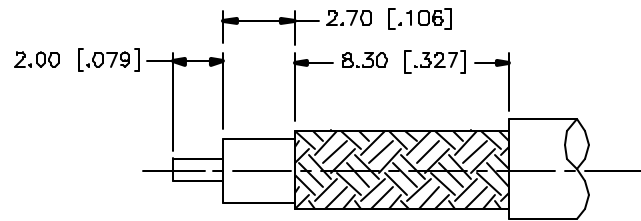

REV.	DATE	DESCRIPTION
A	03/27/05	UPDATE DRAWING FORMAT

RECOMMENDED
CABLE STRIPPING DIM'S