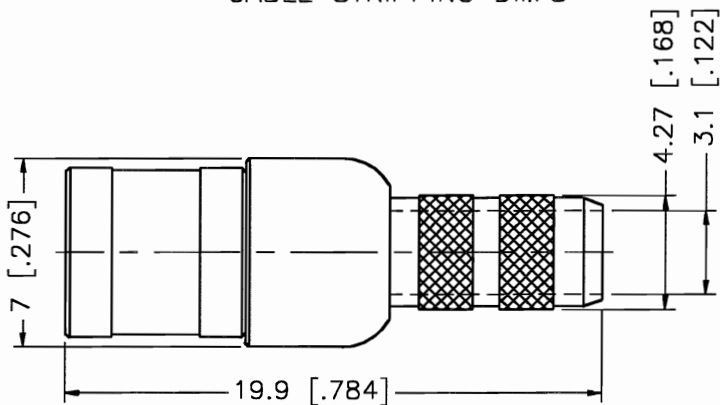

REV.	DATE	DESCRIPTION
NC	03/13/00	INITIAL RELEASE

RECOMMENDED
CABLE STRIPPING DIM'S

CRIMP NOTE:

1. CRIMPED FERRULE
HEX CRIMP SIZE .213"

DESCRIPTION	MATERIAL	FINISH	UNLESS OTHERWISE SPECIFIED DIMENSIONS ARE IN MILLIMETERS	APPROVALS	DATE							
1	BODY	BRASS	NICKEL	<small>DIMENSIONS IN [] ARE IN INCHES FOR CUSTOMER REFERENCE ONLY</small>	DRAWN					G.R.S.	03/13/00	TITLE SMB CRIMP PLUG (FOR RG-142A/U, 223/U, 400/U CABLE)
2	INSULATOR	TEFLON	NATURAL		CHECKED				SIZE FSCM NO. DWG. NO. REV. A 99001 142219.DWG NC			
3	CONTACT PIN	BER. COPPER	GOLD	<small>UNLESS OTHERWISE SPECIFIED TOLERANCES FOR MILLIMETERS ARE: 0.5-6 = ± 0.2 6-30 = ± 0.4 30-120 = ± 0.6 120-315 = ± 1 315-1000 = ± 1.6 1000-2000 = ± 2.4</small>	ISSUED			SCALE NA PART NO. 142219 SHEET 1 OF 1				
4	FERRULE	COPPER	NICKEL									
5												
6												
7												
8												