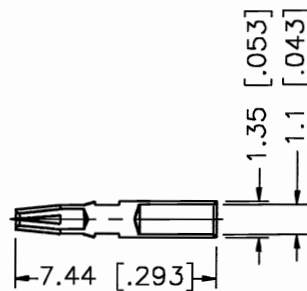

REV.	DATE	DESCRIPTION
NC	03/13/00	INITIAL RELEASE

RECOMMENDED
CABLE STRIPPING DIM'S

CRIMP NOTE:

1. CRIMPED FERRULE
HEX CRIMP SIZE .213"

DESCRIPTION	MATERIAL	FINISH	UNLESS OTHERWISE SPECIFIED DIMENSIONS ARE IN MILLIMETERS	APPROVALS	DATE							
1	BODY	BRASS	NICKEL	<small>DIMENSIONS IN [] ARE IN INCHES FOR CUSTOMER REFERENCE ONLY</small>	DRAWN					G.R.S.	03/13/00	TITLE SMB CRIMP PLUG (FOR RG-142A/U, 223/U, 400/U CABLE)
2	INSULATOR	TEFLON	NATURAL		CHECKED				SIZE FSCM NO. DWG. NO. REV. A 99001 142219.DWG NC			
3	CONTACT PIN	BER. COPPER	GOLD	<small>UNLESS OTHERWISE SPECIFIED TOLERANCES FOR MILLIMETERS ARE: 0.5-6 = ± 0.2 6-30 = ± 0.4 30-120 = ± 0.6 120-315 = ± 1 315-1000 = ± 1.6 1000-2000 = ± 2.4</small>	ISSUED			SCALE NA PART NO. 142219 SHEET 1 OF 1				
4	FERRULE	COPPER	NICKEL									
5												
6												
7												
8												