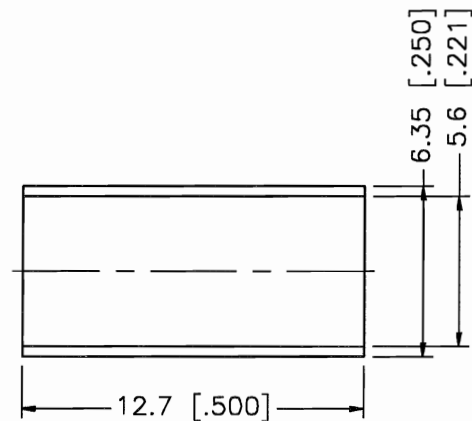

REV.	DATE	DESCRIPTION
NC	03/13/00	INITIAL RELEASE

RECOMMENDED
CABLE STRIPPING DIM'S

CRIMP NOTE:

1. CRIMPED FERRULE
HEX CRIMP SIZE .213"

DESCRIPTION	MATERIAL	FINISH	UNLESS OTHERWISE SPECIFIED DIMENSIONS ARE IN MILLIMETERS	APPROVALS	DATE							
1	BODY	BRASS	NICKEL	<small>DIMENSIONS IN [] ARE IN INCHES FOR CUSTOMER REFERENCE ONLY</small>	DRAWN					G.R.S.	03/13/00	TITLE SMB CRIMP PLUG (FOR RG-142A/U, 223/U, 400/U CABLE)
2	INSULATOR	TEFLON	NATURAL		CHECKED				SIZE FSCM NO. DWG. NO. REV. A 99001 142219.DWG NC			
3	CONTACT PIN	BER. COPPER	GOLD	<small>UNLESS OTHERWISE SPECIFIED TOLERANCES FOR MILLIMETERS ARE: 0.5-6 = ± 0.2 6-30 = ± 0.4 30-120 = ± 0.6 120-315 = ± 1 315-1000 = ± 1.6 1000-2000 = ± 2.4</small>	ISSUED			SCALE NA PART NO. 142219 SHEET 1 OF 1				
4	FERRULE	COPPER	NICKEL									
5												
6												
7												
8												