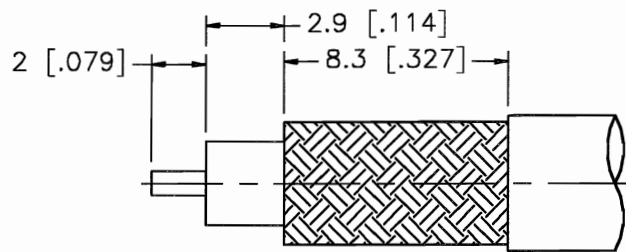

REV.	DATE	DESCRIPTION
NC	03/13/00	INITIAL RELEASE

RECOMMENDED
CABLE STRIPPING DIM'S

CRIMP NOTE:

1. CRIMPED FERRULE
HEX CRIMP SIZE .213"

DESCRIPTION	MATERIAL	FINISH	UNLESS OTHERWISE SPECIFIED DIMENSIONS ARE IN MILLIMETERS	APPROVALS	DATE							
1	BODY	BRASS	NICKEL	<small>DIMENSIONS IN [] ARE IN INCHES FOR CUSTOMER REFERENCE ONLY</small>	DRAWN					G.R.S.	03/13/00	TITLE SMB CRIMP PLUG (FOR RG-142A/U, 223/U, 400/U CABLE)
2	INSULATOR	TEFLON	NATURAL		CHECKED				SIZE FSCM NO. DWG. NO. REV. A 99001 142219.DWG NC			
3	CONTACT PIN	BER. COPPER	GOLD	<small>UNLESS OTHERWISE SPECIFIED TOLERANCES FOR MILLIMETERS ARE: 0.5-6 = ± 0.2 6-30 = ± 0.4 30-120 = ± 0.6 120-315 = ± 1 315-1000 = ± 1.6 1000-2000 = ± 2.4</small>	ISSUED			SCALE NA PART NO. 142219 SHEET 1 OF 1				
4	FERRULE	COPPER	NICKEL									
5												
6												
7												
8												