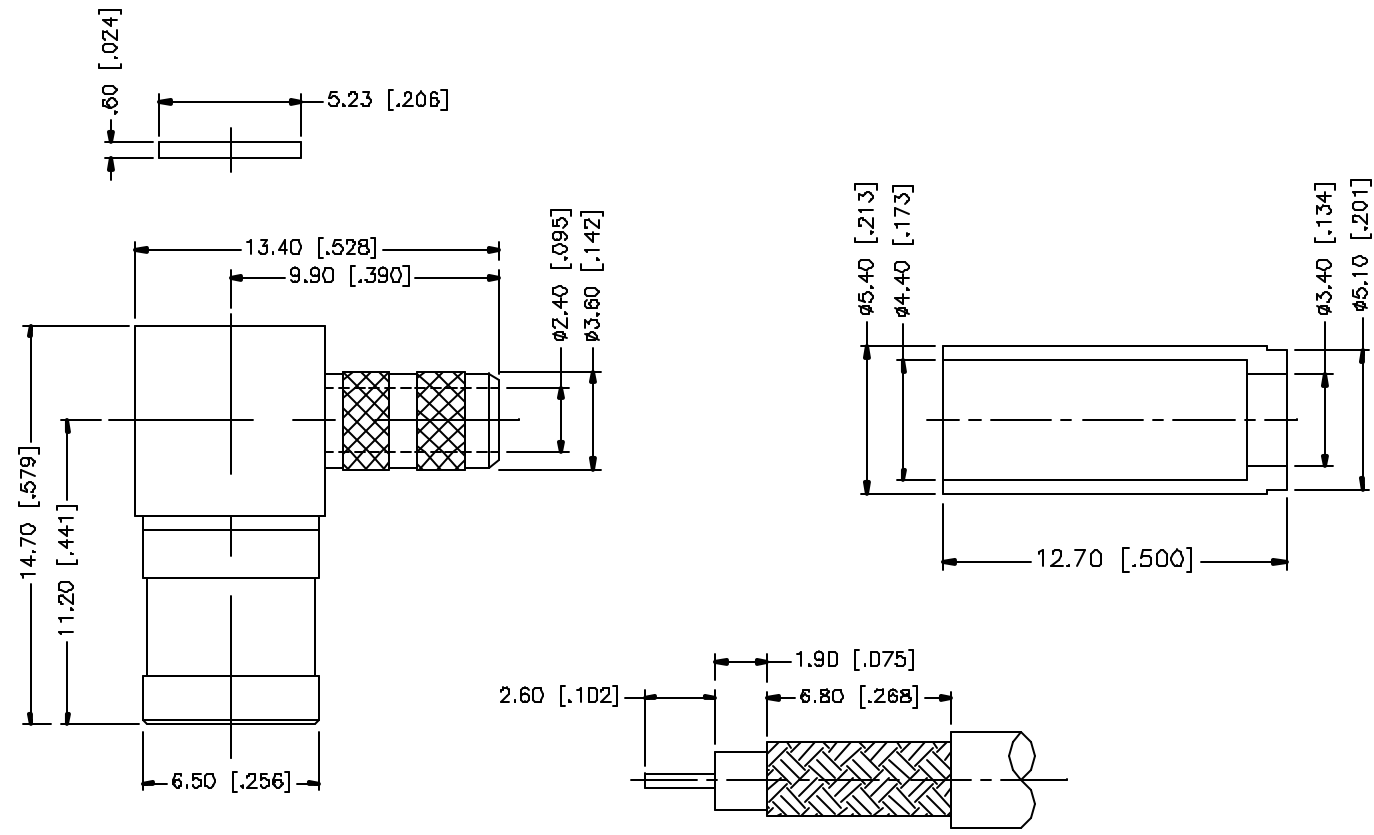

REV.	DATE	DESCRIPTION
A	03/27/05	UPDATE DRAWING FORMAT

RECOMMENDED
CABLE STRIPPING DIM'S

8				
7				
6				
5				
4	FERRULE	BRASS	GOLD	1
3	CONTACT PIN	BER. COPPER	GOLD	1
2	INSULATOR	TEFLON	NATURAL	1
1	BODY	BRASS	GOLD	1
	DESCRIPTION	MATERIAL	FINISH	QTY

UNLESS OTHERWISE SPECIFIED DIMENSIONS ARE IN MILLIMETERS DIMENSIONS IN [] ARE IN INCHES AND FOR CUSTOMER REFERENCE ONLY.

UNLESS OTHERWISE SPECIFIED TOLERANCES FOR MILLIMETERS ARE:
0.5 - 8mm ± 0.20mm
8 - 30mm ± 0.40mm
30 - 120mm ± 0.50mm

UNLESS OTHERWISE SPECIFIED TOLERANCES FOR INCHES ARE:
.020 - .315 = ± 0.007"
.315 - 1.180 = ± 0.015"
1.180 - 4.724 = ± 0.020"

DO NOT SCALE DRAWING

APPROVALS		DATE
DRAWN	G.R.S.	03/27/05
CHECKED		
ISSUED		
SHEET	1 OF 1	
CAD FILE	C:/142/142221-75.DWG	

Amphenol Connex

PART DESCRIPTION
**MINI 75ohm SMB R/A CRIMP PLUG
(FOR AT&T 735A CABLE)**

PART NO.
142221-75

DWG. NO.	142221-75.DWG	REV.	A	SIZE	A	SCALE	NA
----------	---------------	------	---	------	---	-------	----