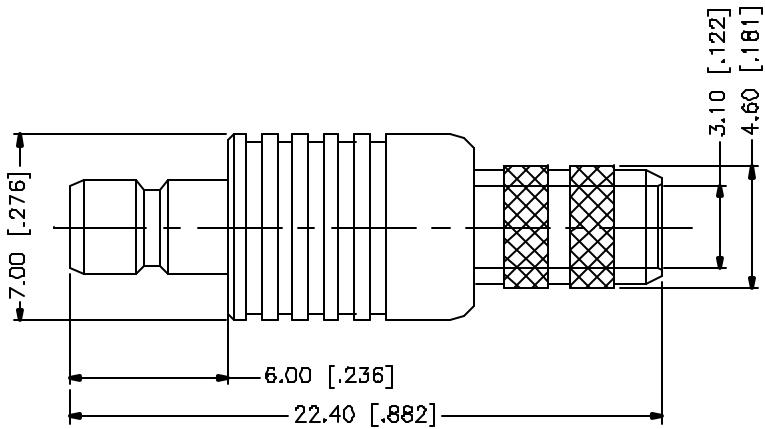

8				
7				
6				
5				
4	FERRULE	COPPER	GOLD	1
3	CONTACT PIN	BRASS	GOLD	1
2	INSULATOR	TEFLON	NATURAL	1
1	BODY	BRASS	GOLD	1
	DESCRIPTION	MATERIAL	FINISH	QTY

UNLESS OTHERWISE SPECIFIED TOLERANCES FOR MILLIMETERS ARE:
0.5 - 0mm ± 0.20mm
0 - 30mm ± 0.40mm
30 - 120mm ± 0.50mm

UNLESS OTHERWISE SPECIFIED TOLERANCES FOR INCHES ARE:
.020 - .315 = ± 0.007"
.315 - 1.180 = ± 0.015"
1.180 - 4.724 = ± 0.020"

DO NOT SCALE DRAWING

APPROVALS	DATE
DRAWN G.R.S.	04/03/05
CHECKED	
ISSUED	
SHEET 1 OF 1	
CAD FILE C:/142/142330.DWG	

Amphenol Connex			
PART DESCRIPTION SMB CRIMP JACK (RG-58/U, 58B/U CABLE)			
PART NO. 142330			
DWG. NO.	142330.DWG	REV.	NC
SIZE	A	SCALE	NA