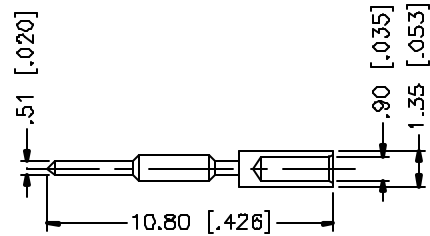

8				
7				
6				
5				
4	FERRULE	COPPER	GOLD	1
3	CONTACT PIN	BRASS	GOLD	1
2	INSULATOR	TEFLON	NATURAL	1
1	BODY	BRASS	GOLD	1
	DESCRIPTION	MATERIAL	FINISH	QTY

UNLESS OTHERWISE SPECIFIED TOLERANCES FOR MILLIMETERS ARE:
0.5 - 0mm ± 0.20mm
0 - 30mm ± 0.40mm
30 - 120mm ± 0.50mm

UNLESS OTHERWISE SPECIFIED TOLERANCES FOR INCHES ARE:
.020 - .315 = ± 0.007"
.315 - 1.180 = ± 0.015"
1.180 - 4.724 = ± 0.020"

DO NOT SCALE DRAWING

APPROVALS	DATE
DRAWN G.R.S.	04/03/05
CHECKED	
ISSUED	
SHEET 1 OF 1	
CAD FILE C:/142/142330.DWG	

Amphenol Connex			
PART DESCRIPTION SMB CRIMP JACK (RG-58/U, 58B/U CABLE)			
PART NO. 142330			
DWG. NO.	142330.DWG	REV.	NC
SIZE	A	SCALE	NA