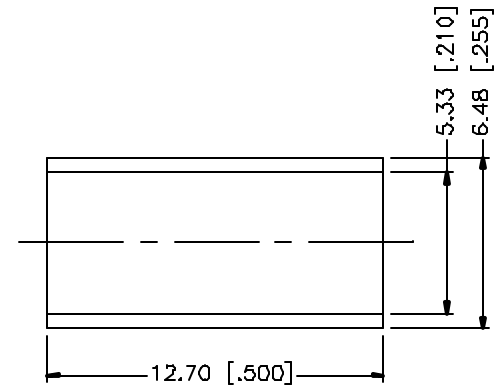

8				
7				
6				
5				
4	FERRULE	COPPER	GOLD	1
3	CONTACT PIN	BRASS	GOLD	1
2	INSULATOR	TEFLON	NATURAL	1
1	BODY	BRASS	GOLD	1
	DESCRIPTION	MATERIAL	FINISH	QTY

UNLESS OTHERWISE SPECIFIED TOLERANCES FOR MILLIMETERS ARE:
0.5 - 0mm ± 0.20mm
0 - 30mm ± 0.40mm
30 - 120mm ± 0.50mm

UNLESS OTHERWISE SPECIFIED TOLERANCES FOR INCHES ARE:
.020 - .315 = ± 0.007"
.315 - 1.180 = ± 0.015"
1.180 - 4.724 = ± 0.020"

DO NOT SCALE DRAWING

APPROVALS	DATE
DRAWN G.R.S.	04/03/05
CHECKED	
ISSUED	
SHEET 1 OF 1	
CAD FILE C:/142/142330.DWG	

Amphenol Connex			
PART DESCRIPTION SMB CRIMP JACK (RG-58/U, 58B/U CABLE)			
PART NO. 142330			
DWG. NO.	142330.DWG	REV.	NC
SIZE	A	SCALE	NA