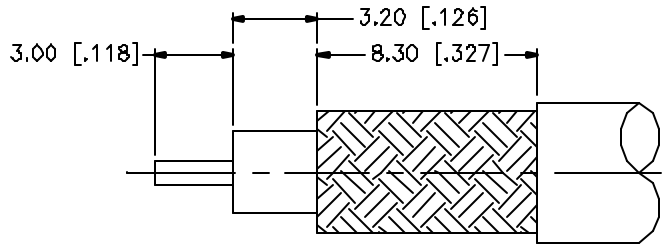

REV.	DATE	DESCRIPTION
NC	04/03/05	INITIAL RELEASE

RECOMMENDED
CABLE STRIPPING DIM'S