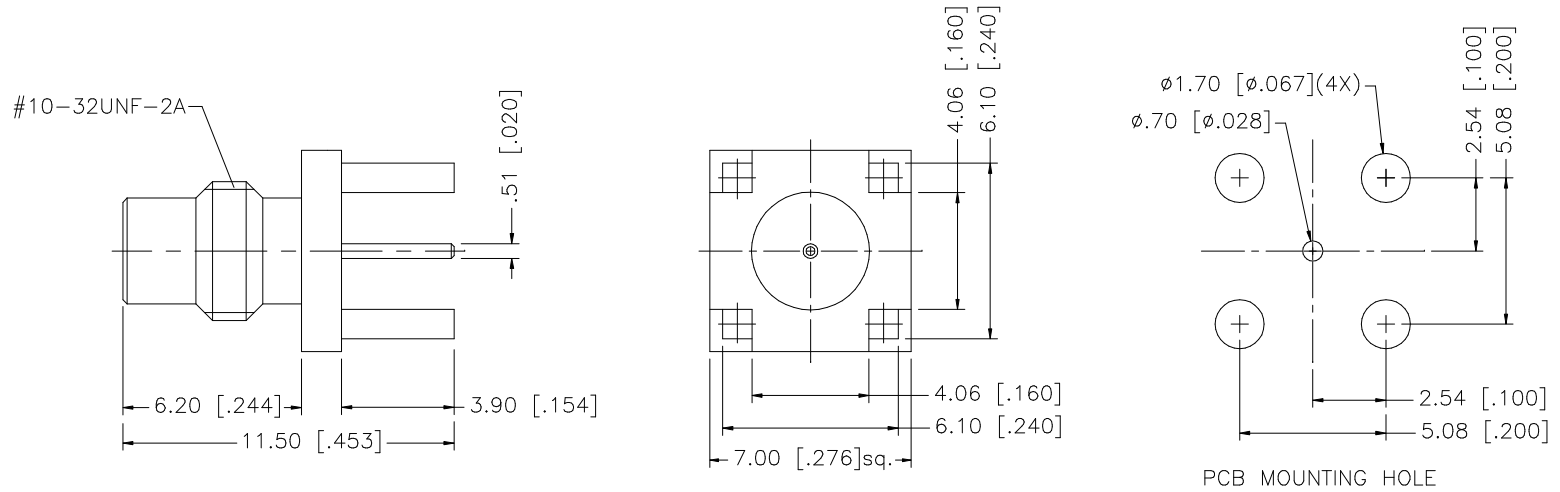

REV.	DATE	DESCRIPTION
NC	07/15/03	INITIAL RELEASE

REV.	DATE	DESCRIPTION
NC	07/15/03	INITIAL RELEASE

8					<small>UNLESS OTHERWISE SPECIFIED DIMENSIONS ARE IN MILLIMETERS. DIMENSIONS IN [] ARE IN INCHES AND FOR CUSTOMER REFERENCE ONLY.</small> <small>UNLESS OTHERWISE SPECIFIED TOLERANCES FOR MILLIMETERS ARE: 0.5 - 8mm ± 0.20mm 8 - 30mm ± 0.40mm 30 - 120mm ± 0.50mm</small> <small>UNLESS OTHERWISE SPECIFIED TOLERANCES FOR INCHES ARE: .020 - .315 = ± 0.007" .315 - 1.180 = ± 0.015" 1.180 - 4.724 = ± 0.020"</small>	APPROVALS	DATE	<h1 style="color: blue;">Amphenol Connex</h1>							
7				DRAWN		G.R.S.	07/15/03								
6				CHECKED											
5				ISSUED											
4				SHEET		1 OF 1									
3	CONTACT PIN	BRASS	GOLD	1											
2	INSULATOR	TEFLON	NATURAL	1											
1	BODY	BRASS	GOLD	1											
	DESCRIPTION	MATERIAL	FINISH	QTY	DO NOT SCALE DRAWING	CAD FILE	C:/152/152119-75.DWG	DWG. NO.	152119-75.DWG	REV.	NC	SIZE	A	SCALE	NA