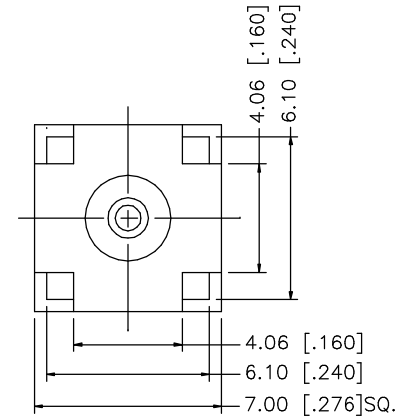

8				
7				
6				
5	HEX NUT	BRASS	GOLD	1
4	LOCK WASHER	BRASS	GOLD	1
3	CONTACT PIN	BRASS	GOLD	1
2	INSULATOR	TEFLON	NATURAL	1
1	BODY	BRASS	GOLD	1
	DESCRIPTION	MATERIAL	FINISH	QTY

UNLESS OTHERWISE SPECIFIED TOLERANCES FOR MILLIMETERS ARE:
0.5 - 8mm ± 0.20mm
8 - 30mm ± 0.40mm
30 - 120mm ± 0.50mm

UNLESS OTHERWISE SPECIFIED TOLERANCES FOR INCHES ARE:
.020 - .315 = ± 0.007"
.315 - 1.180 = ± 0.015"
1.180 - 4.724 = ± 0.020"

DO NOT SCALE DRAWING

APPROVALS	DATE
DRAWN G.R.S.	06/09/03
CHECKED	
ISSUED	
SHEET 1 OF 1	
CAD FILE	C:/152/152140.DWG

Amphenol Connex			
PART DESCRIPTION			
SMC P.C. MOUNT BULKHEAD RECEPTACLE			
PART NO. 152140			
DWG. NO.	152140.DWG	REV.	NC
SIZE	A	SCALE	NA