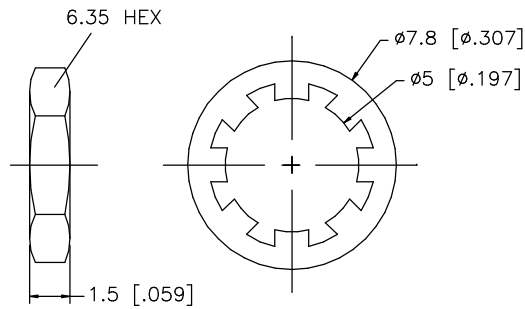

8				
7				
6				
5	HEX NUT	BRASS	GOLD	1
4	LOCK WASHER	BRASS	GOLD	1
3	CONTACT PIN	BRASS	GOLD	1
2	INSULATOR	TEFLON	NATURAL	1
1	BODY	BRASS	GOLD	1
	DESCRIPTION	MATERIAL	FINISH	QTY

UNLESS OTHERWISE SPECIFIED TOLERANCES FOR MILLIMETERS ARE:
0.5 - 8mm ± 0.20mm
8 - 30mm ± 0.40mm
30 - 120mm ± 0.50mm

UNLESS OTHERWISE SPECIFIED TOLERANCES FOR INCHES ARE:
.020 - .315 = ± 0.007"
.315 - 1.180 = ± 0.015"
1.180 - 4.724 = ± 0.020"

DO NOT SCALE DRAWING

APPROVALS	DATE
DRAWN G.R.S.	06/09/03
CHECKED	
ISSUED	
SHEET 1 OF 1	
CAD FILE	C:/152/152140.DWG

Amphenol Connex			
PART DESCRIPTION			
SMC P.C. MOUNT BULKHEAD RECEPTACLE			
PART NO. 152140			
DWG. NO.	152140.DWG	REV.	NC
SIZE	A	SCALE	NA