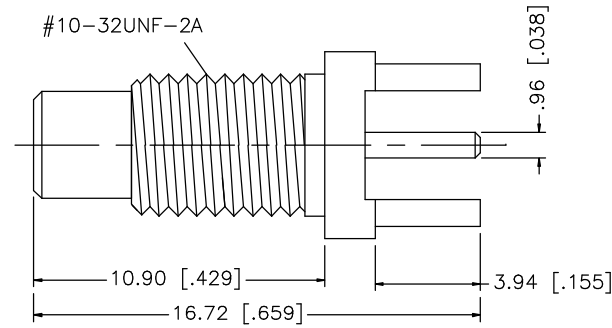

8				
7				
6				
5	HEX NUT	BRASS	GOLD	1
4	LOCK WASHER	BRASS	GOLD	1
3	CONTACT PIN	BRASS	GOLD	1
2	INSULATOR	TEFLON	NATURAL	1
1	BODY	BRASS	GOLD	1
	DESCRIPTION	MATERIAL	FINISH	QTY

UNLESS OTHERWISE SPECIFIED TOLERANCES FOR MILLIMETERS ARE:
0.5 - 8mm ± 0.20mm
8 - 30mm ± 0.40mm
30 - 120mm ± 0.50mm

UNLESS OTHERWISE SPECIFIED TOLERANCES FOR INCHES ARE:
.020 - .315 = ± 0.007"
.315 - 1.180 = ± 0.015"
1.180 - 4.724 = ± 0.020"

DO NOT SCALE DRAWING

APPROVALS	DATE
DRAWN G.R.S.	06/09/03
CHECKED	
ISSUED	
SHEET 1 OF 1	
CAD FILE	C:/152/152140.DWG

Amphenol Connex			
PART DESCRIPTION			
SMC P.C. MOUNT BULKHEAD RECEPTACLE			
PART NO. 152140			
DWG. NO.	152140.DWG	REV.	NC
SIZE	A	SCALE	NA