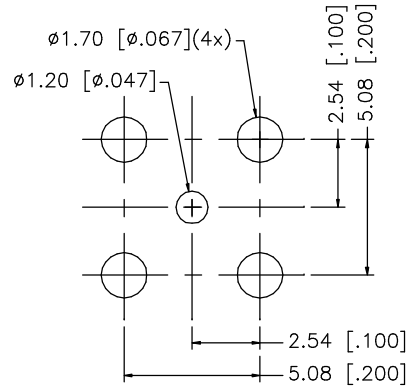

REV.	DATE	DESCRIPTION
NC	06/03/03	INITIAL RELEASE

PCB MOUNTING HOLE