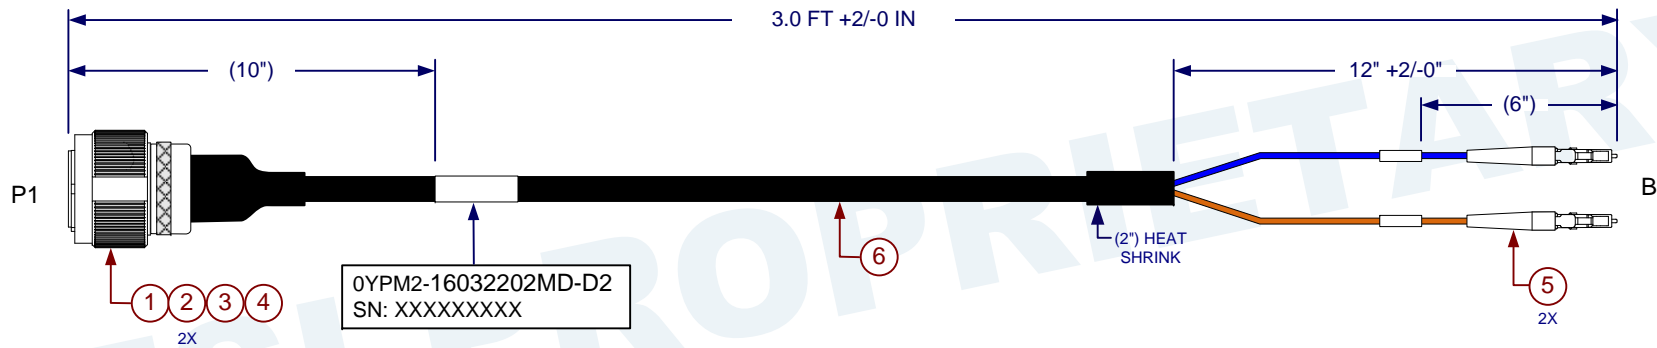

NOTES:

- 1) LABEL REQUIREMENT:
LABELS ARE M23053/5, WHITE. ACCEPTABLE SUBSTITUTION IS DAT-38-292 OR TRANSVINYL (DAT-63-292-2.5).
LOCATE APPROXIMATELY AS SHOWN.
- 2) TERMINUS ENDFACE REQUIREMENTS SHALL MEET GR-326 AND IEC 61300-3-35.
- 3) MAX IL @ 1310 nm SHALL BE 0.5 dB PER CONNECTION.

REVISION HISTORY - ALL SHEETS ARE AT THE SAME REVISION

REV	DESCRIPTION	DATE	APPROVED
-	INITIAL RELEASE	2017/11/13	

ITEM NO.	PART NO.	DESCRIPTION	QTY/ LENGTH
7	AFSI-PRE T BOX	BOX, SMALL FIBER CABLE 10X10X2 W/AFSI GRAPHICS	1
6	WTRO-0200	CABLE, 2 FIBER 9/125 TACTICAL BREAKOUT	3.25 FEET
5	BLCC1588709-1	CONNECTOR KIT, LC, SIMPLEX, SM JUMPER, 1.6-2.0MM	2
4	202K121-25-0	SHRINK BOOT, RAYCHEM	1
3	M85049/69-11W	BACKSHELL SHRINK BOOT ADAPTER	1
2	M801-SU2N	ARINC 801 TERMINI, UPC, NON-PULL PROOF	2
1	FS801-11P02ACN	PLUG ASSEMBLY, ARINC, SH 11	1

P1	PINOUT DIAGRAM	B LABEL INFORMATION
A		A
B		B

MATERIAL:		DFTR/Designer: C. Hoang 2017/10/20	
		Check By: B. Waite 2017/10/24	
		Manufacturing: B. Waite 2017/10/24	
		Market Manager/PLM: Q. Abraham 2017/10/25	
DRILLED HOLE DIAMETER TOLERANCE		Configuration Management: L. Brown 2017/11/13	TITLE: 2 CHANNEL ARINC PLUG TO LC ASSEMBLY, SM
DO NOT SCALE DRAWING UNLESS OTHERWISE SPECIFIED DIMENSIONS ARE IN INCHES TOL ON ANGLES ±3° 1 PL ±.1 2 PL ±.02 3 PL ±.010 INTERPRET DIM AND TOL PER ASME 14.5M-1994		This Document contains proprietary information and such information is prohibited from disclosure to others, publication or duplication in whole or in part without written permission from Amphenol Fiber Systems International. Copyright © 2017 Amphenol Fiber Systems International. Non published work. All rights reserved.	
NEXT ASSY	USED ON	SIZE A	CAGE CODE 0YPM2
APPLICATION		DWG NO 16032202MD-D2	REV -
		SCALE: NONE	SHEET 1 OF 1