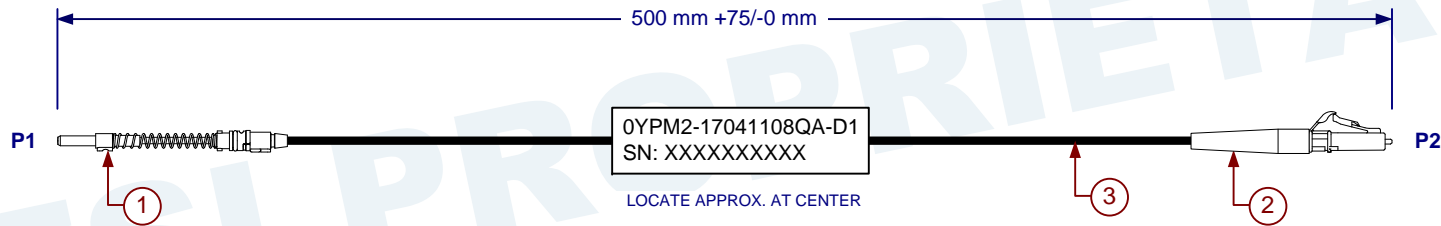

NOTES:

1) LABEL REQUIREMENT:

LABELS ARE M23053/5 ,WHITE. ACCEPTABLE SUBSTITUTION IS DAT-38-292 OR TRANSVINYL (DAT-63-292-2.5).

2) ASSEMBLY REQUIREMENT:

USE ND353 EPOXY FOR TERMINATION.

REVISION HISTORY - ALL SHEETS ARE AT THE SAME REVISION

REV	DESCRIPTION	DATE	APPROVED
-	INITIAL RELEASE	2019/04/17	

AFSI PROPRIETARY

3	C22251	SIMPLEX FLIGHTLINK CABLE 62.5/125	2 FEET
2	961-251-2C1	SIMPLEX LC, MM, BEIGE HOUSING, 2MM MINI BOOT	1
1	AOT 4531-1	TERMINI, LUMIERE SHORT BOOT SEALED	1
ITEM NO.	PART NO.	DESCRIPTION	QTY/ LENGTH

MATERIAL:		DFTR/Designer: C. Hoang 2019/04/12				
		Check By: S. McEwan 2019/04/15				
		Manufacturing: S. McEwan 2019/04/15				
		Market Manager/PLM: Q. Abraham 2019/04/16				
		Configuration Management: L. Brown 2019/04/17	TITLE: AOT TERMINI TO LC ASSEMBLY, MM, 62.5/125um			
NEXT ASSY	USED ON	DO NOT SCALE THIS DRAWING UNLESS OTHERWISE SPECIFIED ALL DIMENSIONS ARE IN INCHES. TOLERANCES ON 3 PL = ±.010 2 PL = ±.020 ANGLES = ±3° INTERPRET DIM AND TOL PER ASME 14.5M-1994	SIZE A	CAGE CODE 0YPM2	DWG NO 17041108QA-D1	REV -
APPLICATION		This Document contains proprietary information and such information is prohibited from disclosure to others, publication or duplication in whole or in part without written permission from Fiber Systems International. Copyright © 2017 Fiber Systems International. Non published work. All rights reserved.		SCALE: NONE	SHEET 1 OF 1	