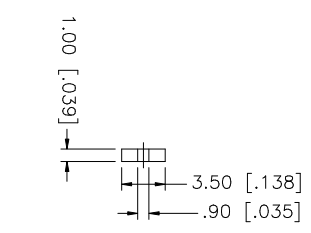

REV.	DATE	DESCRIPTION
A	12/09/03	UPDATE DRAWING FORMAT

NOTE:  
 1. CRIMPED CONTACT PIN,  
 HEX CRIMP SIZE .100"

QTY	DESCRIPTION	MATERIAL	FINISH	QTY	DO NOT SCALE DRAWING	CAD FILE	DWG. NO.	REV.	SIZE	SCALE
1	HEX NUT	BRASS	NEXCOTE	1		C:/172/172137.DWG	172137.DWG	A	A	NA
1	LOCK WASHER	BRASS	NEXCOTE	1						
1	GASKET	SILICONE	RED	1						
1	SOLDER NUT	BRASS	GOLD	1						
1	INSULATOR	TEFLON	NATURAL	1						
1	CONTACT PIN	PHOS. BRONZE	GOLD	1						
1	INNER BODY	BRASS	NEXCOTE	1						
1	INSULATOR	TEFLON	NATURAL	1						
1	OUTER BODY	BRASS	NEXCOTE	1						
	DESCRIPTION	MATERIAL	FINISH	QTY	DO NOT SCALE DRAWING	CAD FILE	DWG. NO.	REV.	SIZE	SCALE

**Amphenol** **Comnex**

N BULKHEAD DIRECT SOLDER JACK  
 (FOR .141 SEMI RIGID CABLE)

172137

APPROVALS	DATE
DRAWN G.R.S.	12/09/03
CHECKED	
ISSUED	
SHEET 1 OF 1	

PART DESCRIPTION	PART NO.
N BULKHEAD DIRECT SOLDER JACK (FOR .141 SEMI RIGID CABLE)	172137