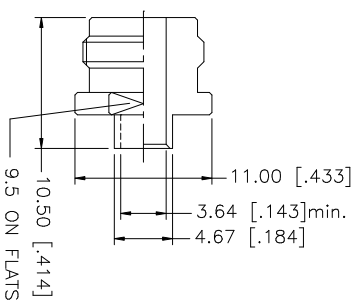

REV.	DATE	DESCRIPTION
A	12/09/03	UPDATE DRAWING FORMAT

NOTE:  
 1. CRIMPED CONTACT PIN,  
 HEX CRIMP SIZE .100"

QTY	DESCRIPTION	MATERIAL	FINISH	QTY	DO NOT SCALE DRAWING	CAD FILE	DWG. NO.	REV.	SIZE	SCALE
1	HEX NUT	BRASS	NEXCOTE	1		C:/172/172137.DWG	172137.DWG	A	A	NA
1	LOCK WASHER	BRASS	NEXCOTE	1						
1	GASKET	SILICONE	RED	1						
1	SOLDER NUT	BRASS	GOLD	1						
1	INSULATOR	TEFLON	NATURAL	1						
1	CONTACT PIN	PHOS. BRONZE	GOLD	1						
1	INNER BODY	BRASS	NEXCOTE	1						
1	INSULATOR	TEFLON	NATURAL	1						
1	OUTER BODY	BRASS	NEXCOTE	1						
	DESCRIPTION	MATERIAL	FINISH	QTY	DO NOT SCALE DRAWING	CAD FILE	DWG. NO.	REV.	SIZE	SCALE

**Amphenol** **Comnex**

N BULKHEAD DIRECT SOLDER JACK  
 (FOR .141 SEMI RIGID CABLE)

172137

APPROVALS	DATE
DRAWN G.R.S.	12/09/03
CHECKED	
ISSUED	
SHEET 1 OF 1	

PART DESCRIPTION	PART NO.
N BULKHEAD DIRECT SOLDER JACK (FOR .141 SEMI RIGID CABLE)	172137