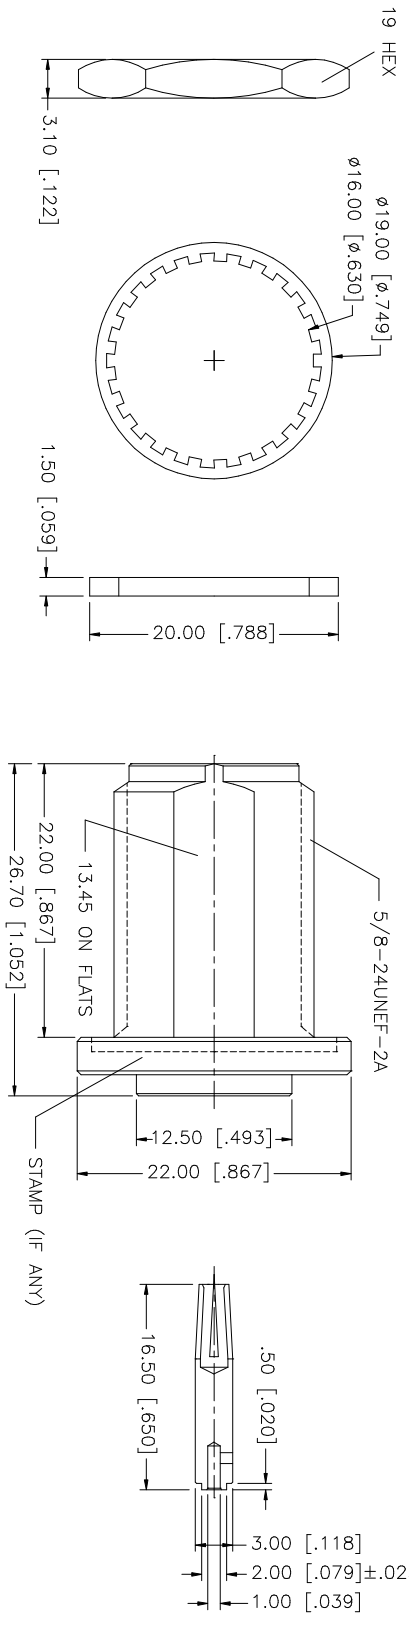

REV.	DATE	DESCRIPTION
A	12/09/03	UPDATE DRAWING FORMAT

NOTE:  
 1. CRIMPED CONTACT PIN,  
 HEX CRIMP SIZE .100"

QTY	DESCRIPTION	MATERIAL	FINISH	QTY	DO NOT SCALE DRAWING	CAD FILE	DWG. NO.	REV.	SIZE	SCALE
1	HEX NUT	BRASS	NEXCOTE	1		C:/172/172137.DWG	172137.DWG	A	A	NA
1	LOCK WASHER	BRASS	NEXCOTE	1						
1	GASKET	SILICONE	RED	1						
1	SOLDER NUT	BRASS	GOLD	1						
1	INSULATOR	TEFLON	NATURAL	1						
1	CONTACT PIN	PHOS. BRONZE	GOLD	1						
1	INNER BODY	BRASS	NEXCOTE	1						
1	INSULATOR	TEFLON	NATURAL	1						
1	OUTER BODY	BRASS	NEXCOTE	1						
	DESCRIPTION	MATERIAL	FINISH	QTY	DO NOT SCALE DRAWING	CAD FILE	DWG. NO.	REV.	SIZE	SCALE

**Amphenol** **Comnex**

N BULKHEAD DIRECT SOLDER JACK  
 (FOR .141 SEMI RIGID CABLE)

172137

APPROVALS	DATE
DRAWN G.R.S.	12/09/03
CHECKED	
ISSUED	
SHEET 1 OF 1	

PART DESCRIPTION	PART NO.
N BULKHEAD DIRECT SOLDER JACK (FOR .141 SEMI RIGID CABLE)	172137