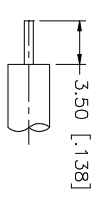

REV.	DATE	DESCRIPTION
A	12/09/03	UPDATE DRAWING FORMAT

NOTE:  
 1. CRIMPED CONTACT PIN,  
 HEX CRIMP SIZE .100"

QTY	DESCRIPTION	MATERIAL	FINISH	QTY	DO NOT SCALE DRAWING	CAD FILE	DWG. NO.	REV.	SIZE	SCALE
1	HEX NUT	BRASS	NEXCOTE	1		C:/172/172137.DWG	172137.DWG	A	A	NA
1	LOCK WASHER	BRASS	NEXCOTE	1						
1	GASKET	SILICONE	RED	1						
1	SOLDER NUT	BRASS	GOLD	1						
1	INSULATOR	TEFLON	NATURAL	1						
1	CONTACT PIN	PHOS. BRONZE	GOLD	1						
1	INNER BODY	BRASS	NEXCOTE	1						
1	INSULATOR	TEFLON	NATURAL	1						
1	OUTER BODY	BRASS	NEXCOTE	1						
	DESCRIPTION	MATERIAL	FINISH	QTY	DO NOT SCALE DRAWING	CAD FILE	DWG. NO.	REV.	SIZE	SCALE

**Amphenol** **Comnex**

N BULKHEAD DIRECT SOLDER JACK  
 (FOR .141 SEMI RIGID CABLE)

172137

APPROVALS	DATE
DRAWN G.R.S.	12/09/03
CHECKED	
ISSUED	
SHEET 1 OF 1	

PART DESCRIPTION	PART NO.
N BULKHEAD DIRECT SOLDER JACK (FOR .141 SEMI RIGID CABLE)	172137