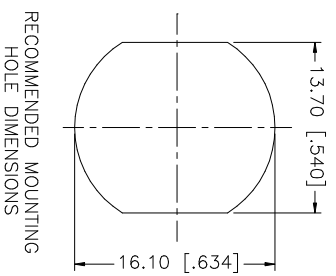

REV.	DATE	DESCRIPTION
A	12/09/03	UPDATE DRAWING FORMAT

NOTE:  
 1. CRIMPED CONTACT PIN,  
 HEX CRIMP SIZE .100"

QTY	DESCRIPTION	MATERIAL	FINISH	QTY	DO NOT SCALE DRAWING	CAD FILE	DWG. NO.	REV.	SIZE	SCALE
1	HEX NUT	BRASS	NEXCOTE	1		C:/172/172137.DWG	172137.DWG	A	A	NA
1	LOCK WASHER	BRASS	NEXCOTE	1						
1	GASKET	SILICONE	RED	1						
1	SOLDER NUT	BRASS	GOLD	1						
1	INSULATOR	TEFLON	NATURAL	1						
1	CONTACT PIN	PHOS. BRONZE	GOLD	1						
1	INNER BODY	BRASS	NEXCOTE	1						
1	INSULATOR	TEFLON	NATURAL	1						
1	OUTER BODY	BRASS	NEXCOTE	1						
	DESCRIPTION	MATERIAL	FINISH	QTY	DO NOT SCALE DRAWING	CAD FILE	DWG. NO.	REV.	SIZE	SCALE

**Amphenol** **Comnex**

N BULKHEAD DIRECT SOLDER JACK  
 (FOR .141 SEMI RIGID CABLE)

172137

APPROVALS	DATE
DRAWN G.R.S.	12/09/03
CHECKED	
ISSUED	
SHEET 1 OF 1	

PART DESCRIPTION	PART NO.
N BULKHEAD DIRECT SOLDER JACK (FOR .141 SEMI RIGID CABLE)	172137