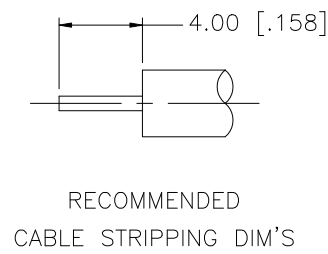

REV.	DATE	DESCRIPTION
NC	03/23/99	INITIAL RELEASE
A	05/22/07	UPDATE DRAWING FORMAT
B	09/20/07	REVISE BODY PLATING TO NEXCOTE

8				
7				
6				
5				
4	BARREL	BRASS	GOLD	1
3	CONTACT PIN	BRASS	GOLD	1
2	INSULATOR	TEFLON	NATURAL	1
1	BODY	BRASS	NEXCOTE	1
	DESCRIPTION	MATERIAL	FINISH	QTY

UNLESS OTHERWISE SPECIFIED DIMENSIONS ARE IN MILLIMETERS, DIMENSIONS IN [] ARE IN INCHES AND FOR CUSTOMER REFERENCE ONLY.

UNLESS OTHERWISE SPECIFIED TOLERANCES FOR MILLIMETERS ARE:
0.5 - 8mm ± 0.20mm
8 - 30mm ± 0.40mm
30 - 120mm ± 0.50mm

Amphenol Connex			
PART DESCRIPTION N R/A DIRECT SOLDER PLUG (FOR .085", .086" SEMI RIGID CABLE)			
PART NO. 172235			
DWG. NO.	172235.DWG	REV. B	SIZE A SCALE NA

X-ON Electronics

Largest Supplier of Electrical and Electronic Components