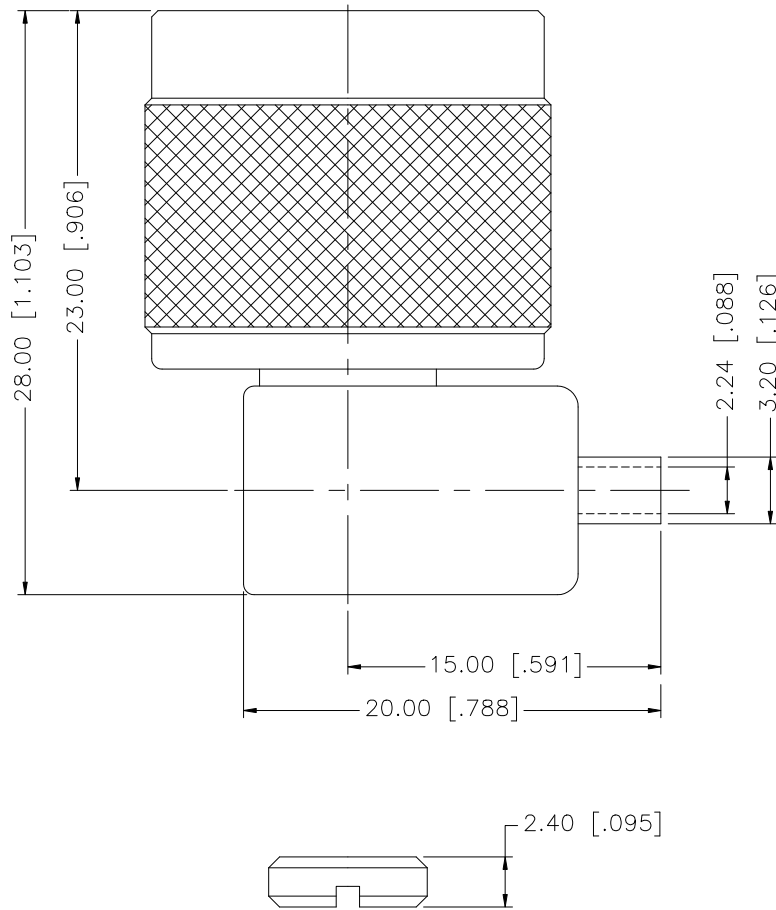

REV.	DATE	DESCRIPTION
NC	03/23/99	INITIAL RELEASE
A	05/22/07	UPDATE DRAWING FORMAT
B	09/20/07	REVISE BODY PLATING TO NEXCOTE

8				
7				
6				
5				
4	BARREL	BRASS	GOLD	1
3	CONTACT PIN	BRASS	GOLD	1
2	INSULATOR	TEFLON	NATURAL	1
1	BODY	BRASS	NEXCOTE	1
	DESCRIPTION	MATERIAL	FINISH	QTY

UNLESS OTHERWISE SPECIFIED DIMENSIONS ARE IN MILLIMETERS, DIMENSIONS IN [] ARE IN INCHES AND FOR CUSTOMER REFERENCE ONLY.

UNLESS OTHERWISE SPECIFIED TOLERANCES FOR MILLIMETERS ARE:
0.5 - 8mm ± 0.20mm
8 - 30mm ± 0.40mm
30 - 120mm ± 0.50mm

UNLESS OTHERWISE SPECIFIED TOLERANCES FOR INCHES ARE:
.020 - .315 ± 0.007"
.315 - 1.180 ± 0.015"
1.180 - 4.724 ± 0.020"

DO NOT SCALE DRAWING

APPROVALS		DATE
DRAWN	G.R.S.	09/20/07
CHECKED		
ISSUED		
SHEET	1 OF 1	
CAD FILE	C:/172/172235.DWG	

Amphenol Connex			
PART DESCRIPTION N R/A DIRECT SOLDER PLUG (FOR .085", .086" SEMI RIGID CABLE)			
PART NO. 172235			
DWG. NO.	172235.DWG	REV. B	SIZE A SCALE NA

X-ON Electronics

Largest Supplier of Electrical and Electronic Components