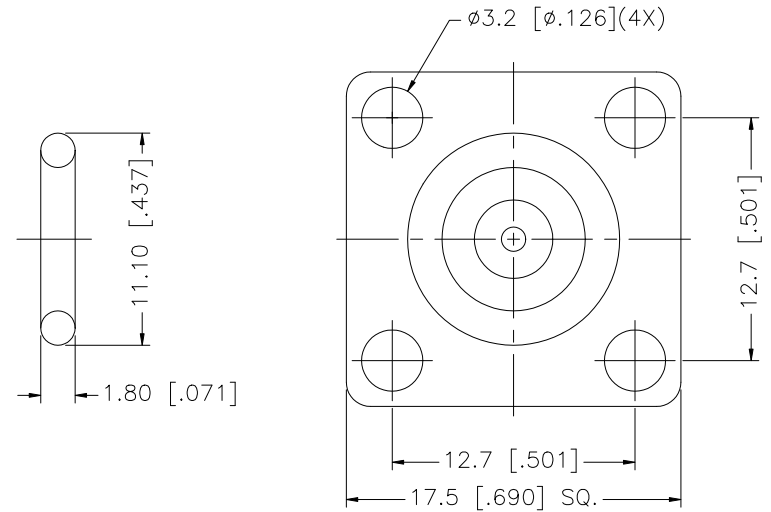

REV.	DATE	DESCRIPTION
NC	02/08/00	INITIAL RELEASE
A	11/02/06	UPDATE DRAWING FORMAT
B	01/31/08	REVISE BODY PLATING TO NEXCOTE

8				
7				
6				
5				
4	GASKET	SILICONE	RED	1
3	CONTACT PIN	BRASS	GOLD	1
2	INSULATOR	TEFLON	NATURAL	1
1	BODY	BRASS	NEXCOTE	1
	DESCRIPTION	MATERIAL	FINISH	QTY

UNLESS OTHERWISE SPECIFIED TOLERANCES FOR MILLIMETERS ARE:
0.5 - 8mm ± 0.20mm
8 - 30mm ± 0.40mm
30 - 120mm ± 0.50mm

UNLESS OTHERWISE SPECIFIED TOLERANCES FOR INCHES ARE:
.020 - .315 = ± 0.007"
.315 - 1.180 = ± 0.015"
1.180 - 4.724 = ± 0.020"

DO NOT SCALE DRAWING

APPROVALS	DATE
DRAWN G.R.S.	01/31/08
CHECKED	
ISSUED	
SHEET 1 OF 1	
CAD FILE	
C:/172/172260.DWG	

Amphenol Connex			
PART DESCRIPTION N PANEL RECEPTACLE PLUG			
PART NO. 172260			
DWG. NO.	172260.DWG	REV.	B
SIZE	A	SCALE	NA