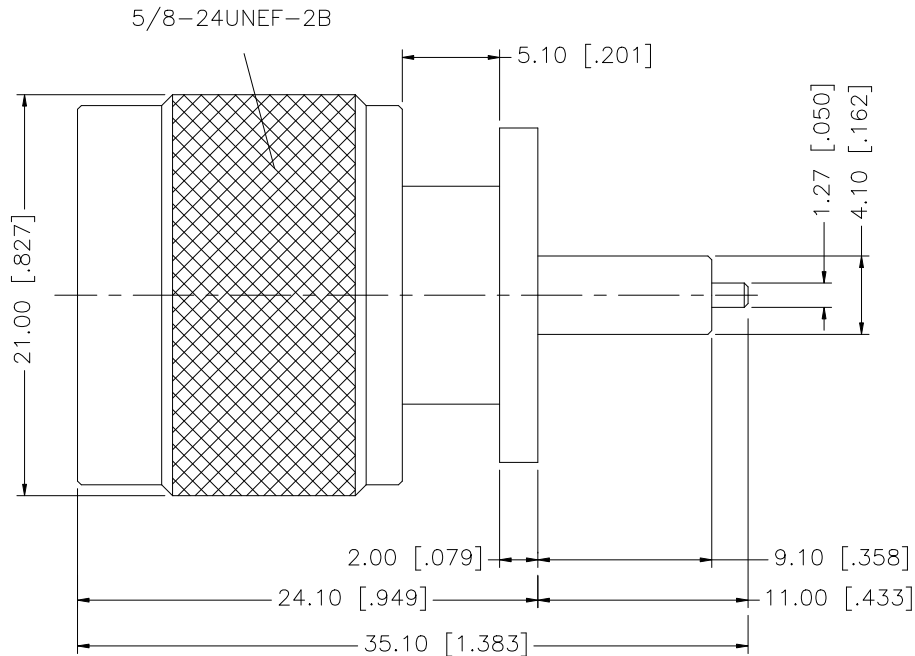

REV.	DATE	DESCRIPTION
NC	02/08/00	INITIAL RELEASE
A	11/02/06	UPDATE DRAWING FORMAT
B	01/31/08	REVISE BODY PLATING TO NEXCOTE

8				
7				
6				
5				
4	GASKET	SILICONE	RED	1
3	CONTACT PIN	BRASS	GOLD	1
2	INSULATOR	TEFLON	NATURAL	1
1	BODY	BRASS	NEXCOTE	1
	DESCRIPTION	MATERIAL	FINISH	QTY

UNLESS OTHERWISE SPECIFIED TOLERANCES FOR MILLIMETERS ARE:
0.5 - 8mm ± 0.20mm
8 - 30mm ± 0.40mm
30 - 120mm ± 0.50mm

UNLESS OTHERWISE SPECIFIED TOLERANCES FOR INCHES ARE:
.020 - .315 = ± 0.007"
.315 - 1.180 = ± 0.015"
1.180 - 4.724 = ± 0.020"

DO NOT SCALE DRAWING

APPROVALS	DATE
DRAWN G.R.S.	01/31/08
CHECKED	
ISSUED	
SHEET 1 OF 1	
CAD FILE	
C:/172/172260.DWG	

Amphenol Connex			
PART DESCRIPTION N PANEL RECEPTACLE PLUG			
PART NO. 172260			
DWG. NO.	172260.DWG	REV.	B
SIZE	A	SCALE	NA