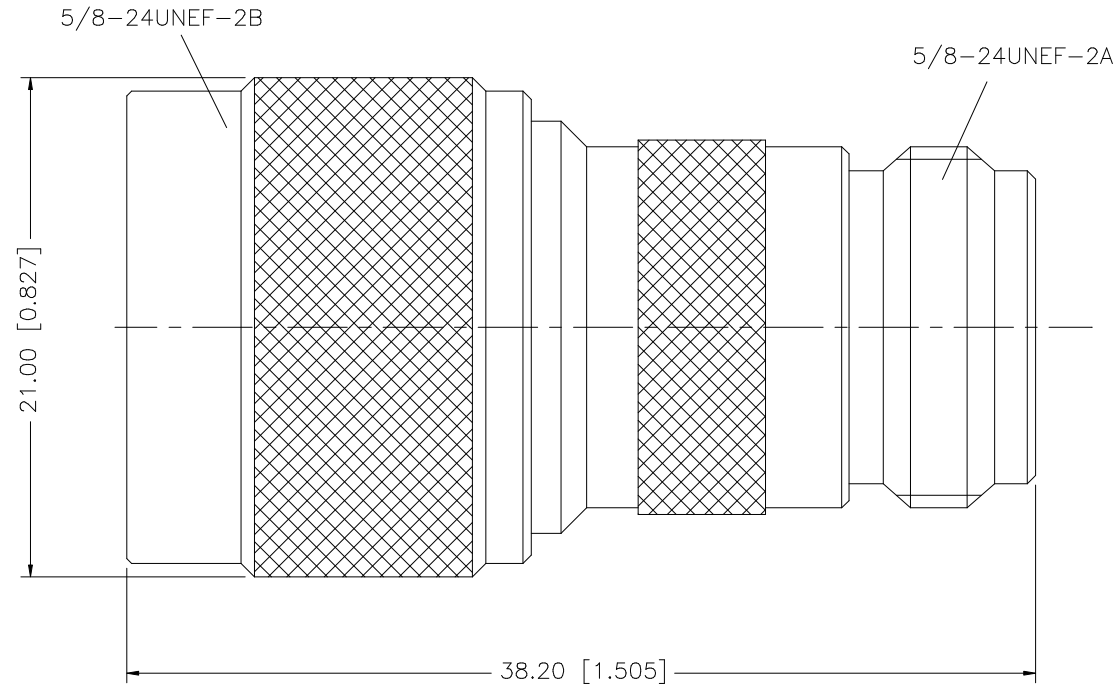

REV.	DATE	DESCRIPTION
NC	08/28/00	INITIAL RELEASE
A	11/30/06	REVISE PLATING TO NEXCOTE / UPDATE DRAWING FORMAT

8					<small>UNLESS OTHERWISE SPECIFIED DIMENSIONS ARE IN MILLIMETERS. DIMENSIONS IN [] ARE IN INCHES AND FOR CUSTOMER REFERENCE ONLY.</small> <small>UNLESS OTHERWISE SPECIFIED TOLERANCES FOR MILLIMETERS ARE:</small> 0.5 - 8mm ± 0.20mm 8 - 30mm ± 0.40mm 30 - 120mm ± 0.50mm <small>UNLESS OTHERWISE SPECIFIED TOLERANCES FOR INCHES ARE:</small> .020 - .315 = ± 0.007" .315 - 1.180 = ± 0.015" 1.180 - 4.724 = ± 0.020"	APPROVALS	DATE	<h1 style="color: blue; text-align: center;">Amphenol Connex</h1>	
7				DRAWN		G.R.S.	11/30/06		PART DESCRIPTION N MALE TO FEMALE ADAPTER -
6				CHECKED					
5				ISSUED					
4	CONTACT PIN	PHOS. BRONZE	GOLD	1		SHEET	1 OF 1		
3	INSULATOR	TEFLON	NATURAL	1	CAD FILE	C:/172/172276.DWG	DWG. NO. 172276.DWG		
2	SHELL	BRASS	NEXCOTE	1			REV. A	SIZE A	SCALE NA
1	BODY	BRASS	NEXCOTE	1					
	DESCRIPTION	MATERIAL	FINISH	QTY	DO NOT SCALE DRAWING				