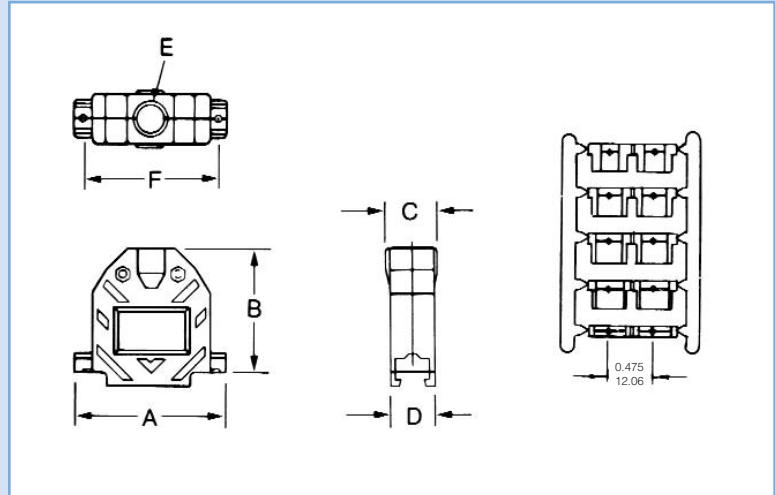

Amphenol's black plastic backshell accommodates most standard and high-density D-Subminiature connectors and is appropriate for most cable assemblies. This version is economical and highly durable. The split-grommet insert provides cable strain relief while making it easy to assemble.

**SPECIFICATIONS:**

**Housing Material:** Styrene (UL 94 VO)  
**Grommet Material:** Polypropylene  
**Mounting Hardware:** Steel, clear zinc finish

\*All materials are RoHS Compliant

**DIMENSIONS AND ORDERING INFORMATION**

Shell Size	Standard # of Contacts	Hi-Density # of Contacts	Part #	Dimensions						Cable Diameter Range	
				A	B	C	D	E	F	Minimum	Maximum
E	9	15	17E-1724-1	1.217 (30.91)	1.547 (39.29)	0.640 (16.26)	0.640 (16.26)	0.400 (10.16)	0.984 (24.99)	0.210 (5.33)	0.350 (8.89)
A	15	26	17E-1725-1	1.545 (39.24)	1.505 (38.23)	0.640 (16.26)	0.640 (16.26)	0.400 (10.16)	1.312 (33.32)	0.210 (5.33)	0.350 (8.89)
B	25	44	17E-1726-1	2.090 (53.08)	1.655 (42.04)	0.710 (18.03)	0.640 (16.26)	0.522 (13.26)	1.857 (47.17)	0.230 (5.84)	0.450 (11.43)
C	37	62	17E-1727-1	2.734 (69.44)	1.830 (46.48)	0.906 (23.01)	0.640 (16.26)	0.726 (18.44)	2.500 (63.50)	0.350 (8.89)	0.640 (16.26)
D	50	78	17E-1728-1	2.645 (67.18)	1.855 (47.12)	0.940 (23.88)	0.770 (19.56)	0.726 (18.44)	2.406 (61.11)	0.350 (8.89)	0.640 (16.26)